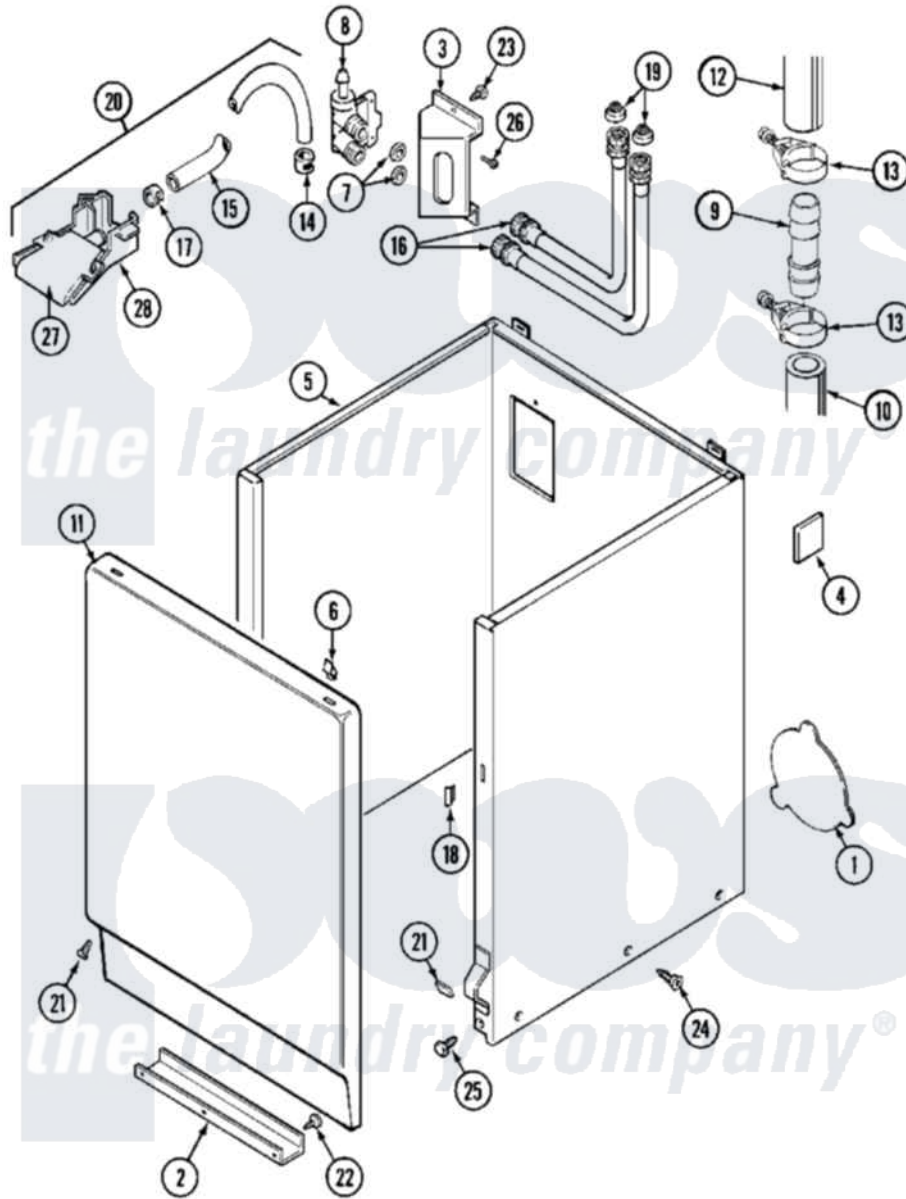

Maytag MAT10CSEGW 04 - CABINET

Maytag [Residential Maytag MAT10CSEGW Washer Parts](#) Parts Diagram 04 - CABINET
 Click on the part number to view part

Item	Original Part Number	Replaced By	Status	Part Description
001	211294	90767		Screw, 8A X 3/8 HeX Washer Head Tapping
"	212985	22002924		Plate, Access
"	NLA		Not Available	PLATE, ACCESS
002	213846			Guard, Belt
003	214812	22002361		Bracket, Water Valve
004	215058			Pad, Cabinet Bumper
005	NLA		Not Available	CABINET (WHT)
006	212982	22001650		Fastener, Spring
007	Y013783			Washer, Inlet Hose
008	205161	489503		Clamp
"	214337	96160		Screen
"	22001196			Valve, Water
"	22001605			Valve, Water 240V 50hz
009	211111	16272		Connector, Straight
010	214768	211704		Hose, Drain
011	216078		Not Available	PANEL, FRONT (WHT)

"	216078L		Not Available	PANEL, FRONT (ALM) SUB
012	215057	211704		Hose, Drain
013	200461	285655		Clamp, Hose
014	216169	596669		Clamp, Manifold
015	22001190			Hose, Injector
"	22001608	22001954		Injector Hose And Clamp Kit
"	22001900			Preventer, Back Flow
016	208100	76313		Hosefill
017	216170	489503		Clamp
018	214376	22002331		Spacer, Front Panel
019	200961	12001413		Strainer And Washer Kit
020	22001304			Water Injector Assembly
021	204439			Screw And Fstner Assembly
022	211294	90767		Screw, 8A X 3/8 HeX Washer Head Tapping
023	212276	W10116760		Screw
024	213007			Xfor Cabinet See Cabinet, Back
025	213121	3400111		Screw, 12-14 X 5/8
"	213122	27001200		Screw
026	Y313561			Screw----NA
027	22001187			Injector
028	22001186			Injector