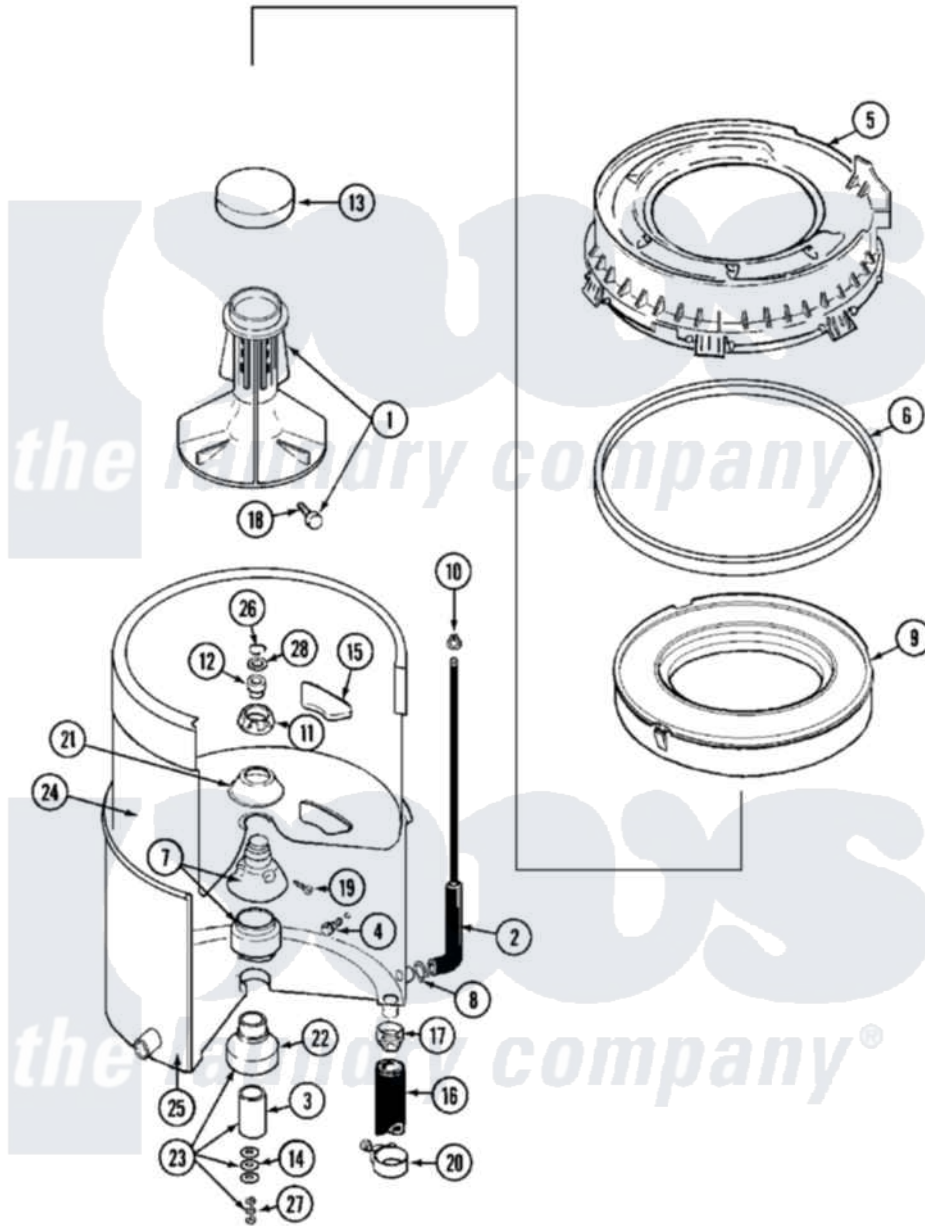

Maytag MAT10CSEGW 05 - TUB

Maytag [Residential Maytag MAT10CSEGW Washer Parts](#) Parts Diagram 05 - TUB
 Click on the part number to view part

Item	Original Part Number	Replaced By	Status	Part Description
001	208543			Agitator
002	212942	22001619		Tube, Water Level Switch
003	211130			Bearing Liner, Tub Bearing
004	200744	W10175939		Bolt
"	205254	W10175938		Bolt
005	22001299			Tub Cover And Gasket Assembly
"	22001606	12001270		Kit, Injector Acc.
006	Y22001201	22001007		Gasket, Cover To Tub
007	204012	6-2095720		Mounting S
008	211641			Clamp, 1-1/16"
009	22001142			Ring, Balance
010	410296	596669		Clamp, Manifold
011	211047	6-2110472		Nut- Clamp
012	Y0A4298	6-0A57420		Seal- Agitator
013	215532			Cap, Agitator
014	211100			Washer, Outer Tub

015	215980		Plug, Filter Hole
016	Y212989		Hose, Outer Tub To Pump
017	201011	285655	Clamp, Hose
018	206478	Not Available	SCREW & WASHER FOR AGITATOR
019	211618	22001423	Set Screw, Mounting Stem
020	202574	3367052	Clamp, Hose
021	211210		Washer, Clamping Nut
022	200824	6-2040130	Tub Bearin
023	204013	6-2040130	Tub Bearin
024	22001141	Y2201881	Tub, Inner Short White SP
025	22001115	22003312	Tub, Outer
026	Y015667		Retaining Ring
027	Y054867		Washer, Lock
028	Y015666		Washer, Retaining -