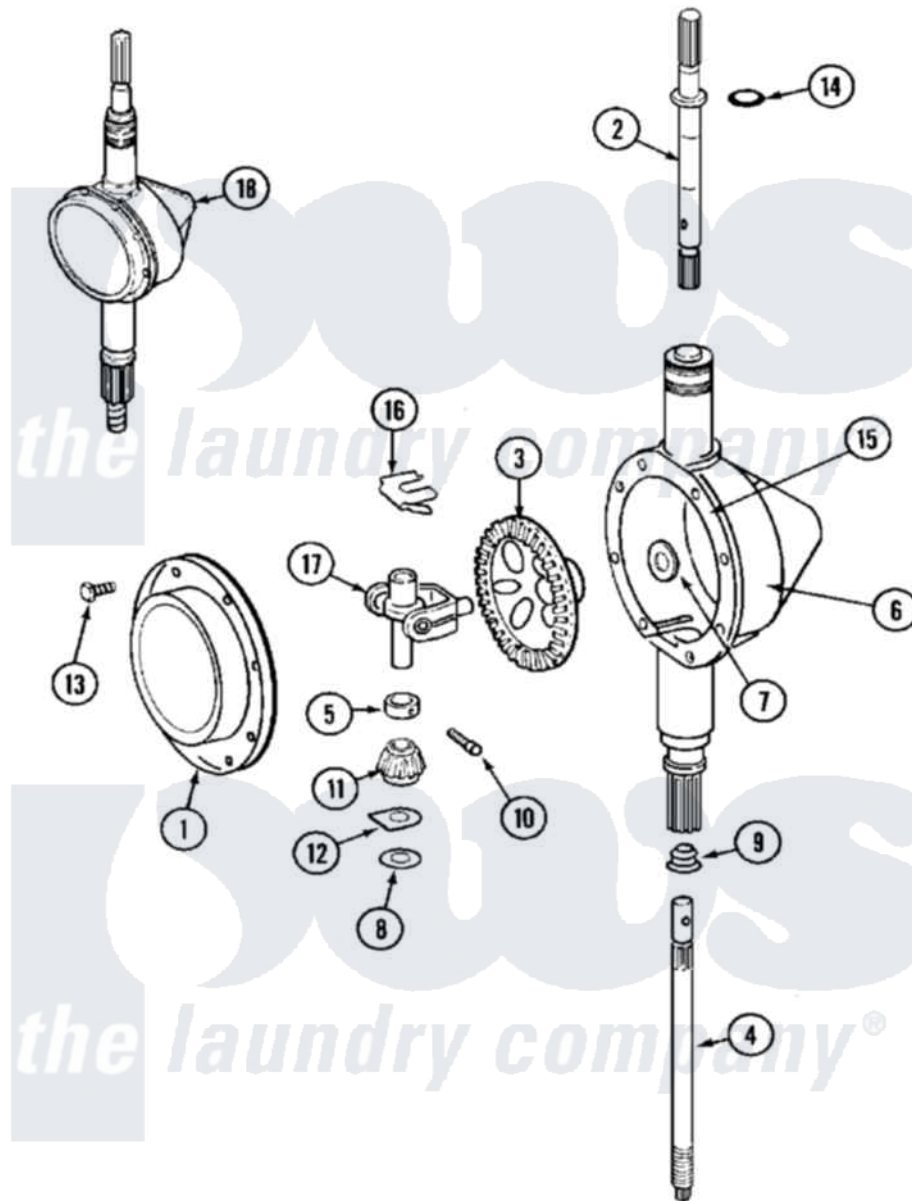

Maytag MAT10CSEGW 07 - TRANSMISSION

Maytag [Residential Maytag MAT10CSEGW Washer Parts](#) Parts Diagram 07 - TRANSMISSION
 Click on the part number to view part

Item	Original Part Number	Replaced By	Status	Part Description
001	206628			Cover, Transmission
002	207153	6-2097820		Kit- Shaft
003	206713	6-2067130		Gear- Beve
004	NLA		Not Available	SHAFT, CENTER
005	215415		Not Available	COLLAR, LOWER
006	206625	6-2097790		Transmison
007	215394			Washer, Bevel Gear
008	211059	6-2301530		Pulley
009	211483	6-2114830		Washer- SP
010	206602	207843		Lip Seal Repair Kit
011	Y206629			Pin, Collar
012	215401	W10221114		Pinion
013	215395			Plate, Clutch
014	211090	22003555		Washer, Stop Lug
015	211375	681582		Screw
016	215417		Not Available	SCREW, TRANSMISSION COVER

017	210690		Seal, Rubber
018	Y058700	675652	Adhesive
019	215581		Spring, Agitator Shaft
020	211089		Lug, Stop Pulley
021	206685	6-2066850	Yoke
022	206708	6-2097790	Transmison