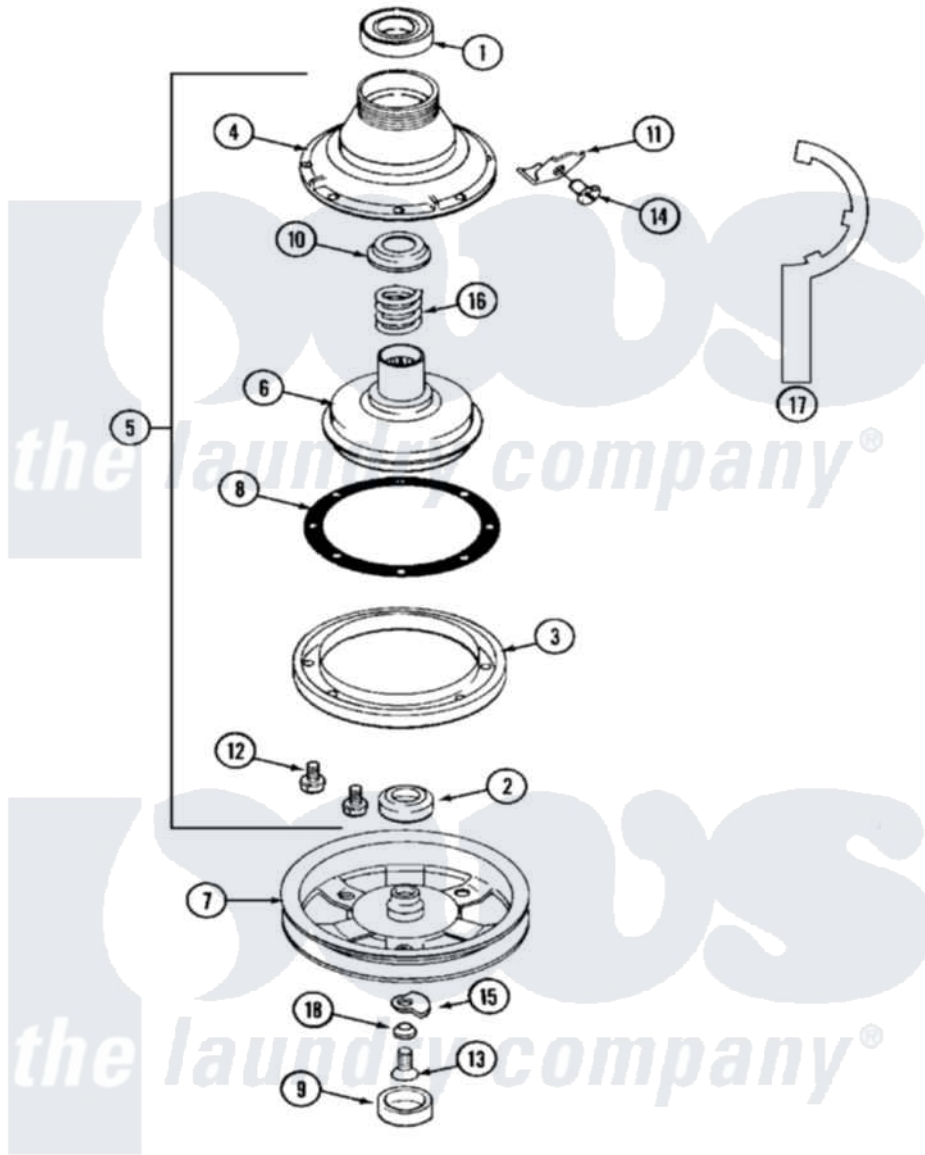

Maytag MAT10CSEGW 08 - CLUTCH, BRAKE & BELTS

Maytag Residential Maytag MAT10CSEGW Washer Parts Parts Diagram 08 - CLUTCH, BRAKE & BELTS
 Click on the part number to view part

Item	Original Part Number	Replaced By	Status	Part Description
001	Y200720	22003441		Bearing, Rear
002	200835			Bearing, Brake Rotor
003	211043	6-2011900		Brake Asse
004	211045	6-2011900		Brake Asse
005	201190	6-2011900		Brake Asse
006	201126	6-2011900		Brake Asse
007	211059	6-2301530		Pulley
008	211042	6-2011900		Brake Asse
009	Y202496			Pulley, Motor
010	NLA		Not Available	CAP, OIL RETAINER
011	211039	6-2011900		Brake Asse
012	213325			Clip, Retaining
013	211000			SCREW, BRAKE DRUM (HEX HEAD)
014	211375	681582		Screw
015	213326			Bolt, Sems Retaining Clip
016	22001353			Set Screw, Motor Pulley

017	211089		Lug, Stop Pulley
018	211041	6-2011900	Brake Asse
019	Y038315	038315	Tool
020	211451		Belt, Pump
021	211125		V Belt, Drive Pulley
"	211948		V Belt, Drive Pulley
022	211090	22003555	Washer, Stop Lug