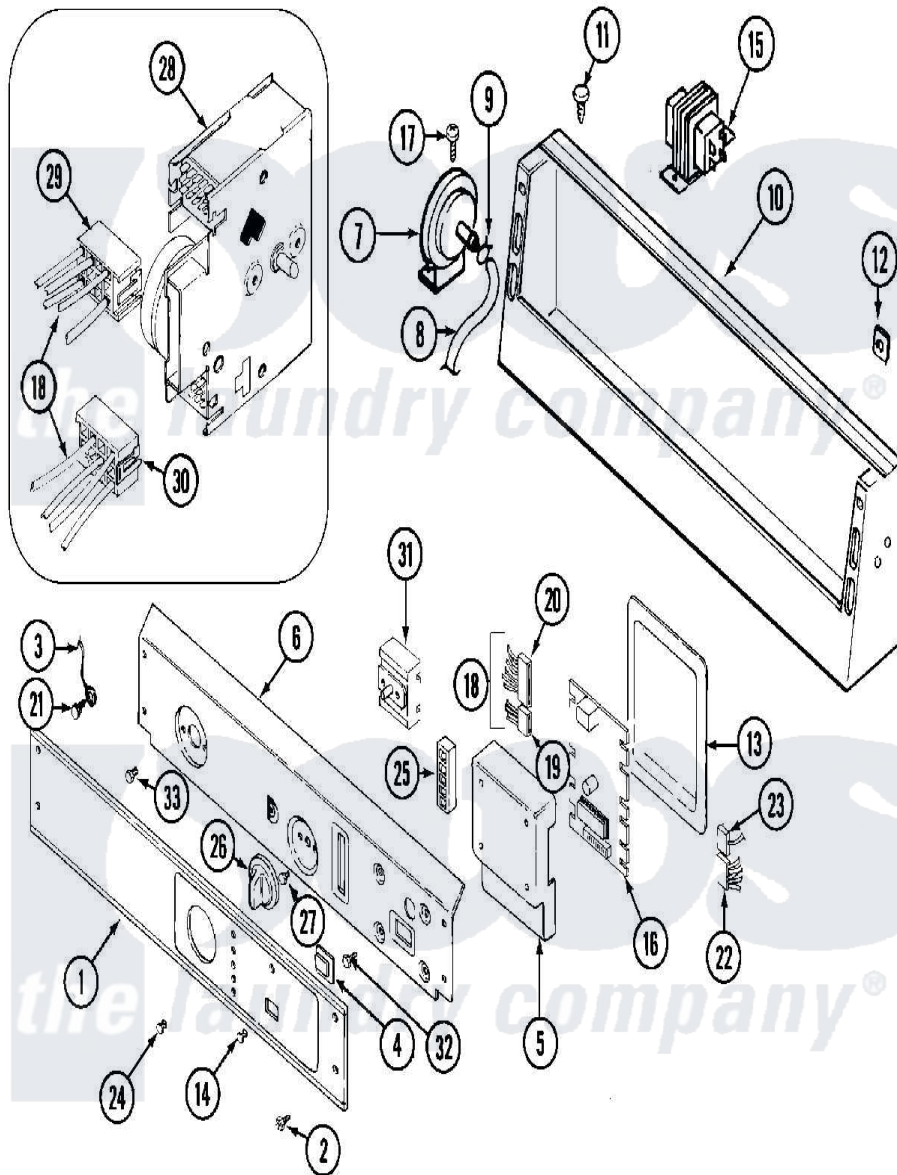

Maytag MAT10DAAAL 01 - CONTROL PANEL

Maytag Residential Maytag MAT10DAAAL Washer Parts Parts Diagram 01 - CONTROL PANEL
 Click on the part number to view part

Item	Original Part Number	Replaced By	Status	Part Description
001	NLA		Not Available	PANEL, CONTROL
002	215506			Screw, Control Panel Overlay
003	205810			Wire, Ground
004	NLA		Not Available	WINDOW, DATA ACQUISITION
005	NLA		Not Available	ENCLOSURE, CIRCUIT BOARD
006	NLA		Not Available	PLATE, BACKUP (WHT)
007	22001308			Switch, Water Level
008	212942	22001619		Tube, Water Level Switch
009	410296	596669		Clamp, Manifold
010	206780			Control Cover Assembly
"	206780L	206780		Control Cover Assembly
011	212276	W10116760		Screw
012	215003			Fastener, Panel And Bracket
013	NLA		Not Available	COVER, ENCLOSURE
014	NLA		Not Available	LENS, LIGHT (GRN)

015	211294	90767	Screw, 8A X 3/8 HeX Washer Head Tapping
"	NLA	Not Available	TRANSFORMER
016	NLA	Not Available	BOARD, DATA ACQUISITION
017	211294	90767	Screw, 8A X 3/8 HeX Washer Head Tapping
018	NLA	Not Available	WIRE HARNESS, MAIN
019	314529		Connector, Edgeboard
020	NLA	Not Available	CONNECTOR, EDGEBOARD (14 PIN)
021	210186	3370225	Screw
022	206799		Optic Switch Assembly
"	NLA	Not Available	CONNECTOR, EDGEBOARD--NA
023	208045		Harness, Wire Sensor Switch To Circuit Brd
"	22001361		Connector, Edgeboard
024	215564		Lens, Indicator Light
025	206881		Indicator, Light
026	206894		Knob, Selector
"	215561	206894	Knob, Selector
027	Y313588	488234	Screw 8-32 X 1/4
028	22001083		Timer
029	22001349		HOUSING, CONNECTOR (BLK)
030	22001350	Not Available	HOUSING, CONNECTOR (WHT)
"	NLA	Not Available	CONNECTOR, WIRE
031	205353		Switch, DiAl-A-Fabric
032	312956		Screw-Igniter And Clip Mount
033	216412		Screw, Bracket To Timer