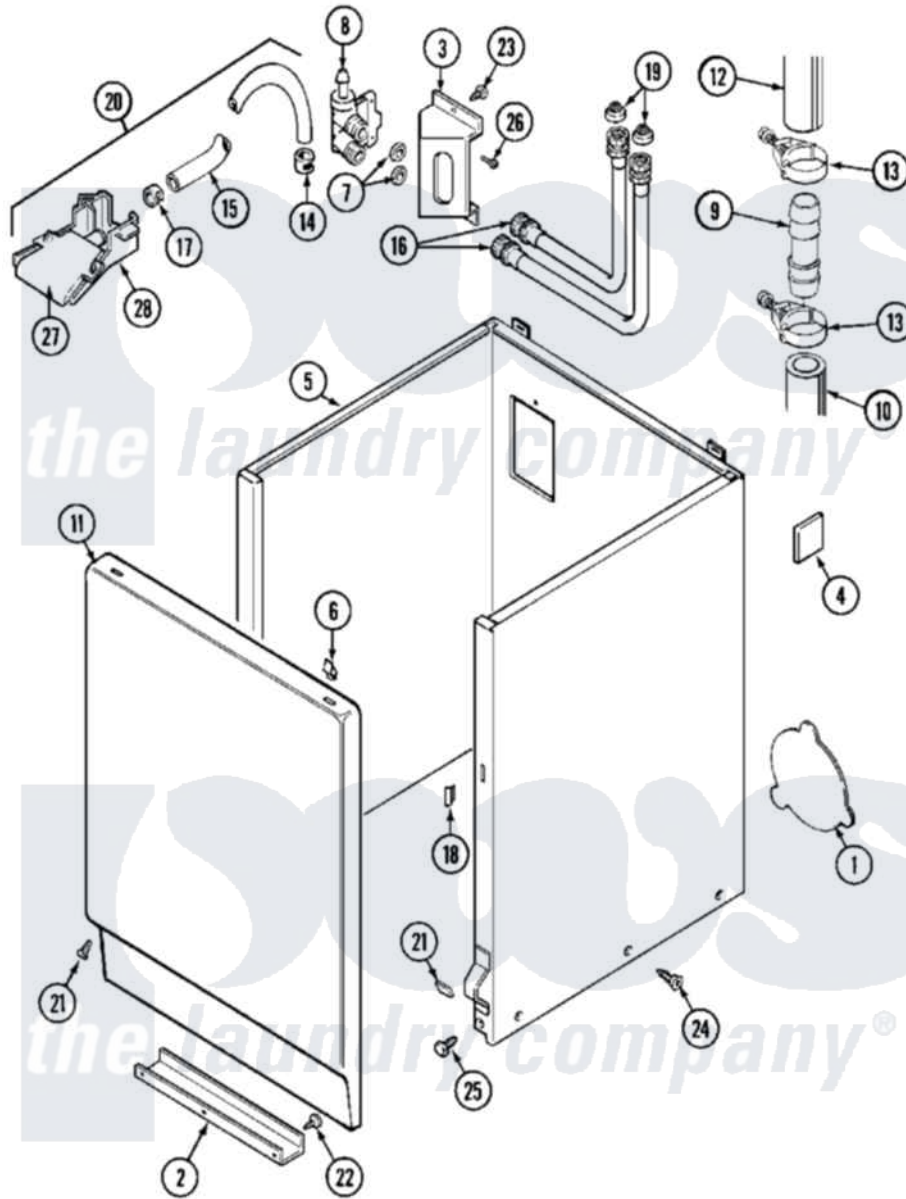

Maytag MAT10DAAAL 04 - CABINET

Maytag [Residential Maytag MAT10DAAAL Washer Parts](#) Parts Diagram 04 - CABINET
 Click on the part number to view part

Item	Original Part Number	Replaced By	Status	Part Description
001	211294	90767		Screw, 8A X 3/8 HeX Washer Head Tapping
"	212985	22002924		Plate, Access
"	NLA		Not Available	PLATE, ACCESS
002	213846			Guard, Belt
003	214812	22002361		Bracket, Water Valve
004	215058			Pad, Cabinet Bumper
005	NLA		Not Available	CABINET (WHT)
006	212982	22001650		Fastener, Spring
007	Y013783			Washer, Inlet Hose
008	214337	96160		Screen
"	22001275			Valve, Water
009	211111	16272		Connector, Straight
010	214768	211704		Hose, Drain
011	216078		Not Available	PANEL, FRONT (WHT)
"	216078L		Not Available	PANEL, FRONT (ALM) SUB
012	215057	211704		Hose, Drain

013	200461	285655	Clamp, Hose
014	216169	596669	Clamp, Manifold
015	22001190		Hose, Injector
016	205828	202860	Inlet Hose Assembly
017	216170	489503	Clamp
018	214376	22002331	Spacer, Front Panel
019	200961	12001413	Strainer And Washer Kit
020	22001304		Water Injector Assembly
021	204439		Screw And Fstner Assembly
022	211294	90767	Screw, 8A X 3/8 HeX Washer Head Tapping
023	212276	W10116760	Screw
024	213007		Xfor Cabinet See Cabinet, Back
025	213121	3400111	Screw, 12-14 X 5/8
"	213122	27001200	Screw
026	Y313561		Screw---NA
027	22001187		Injector
028	22001186		Injector