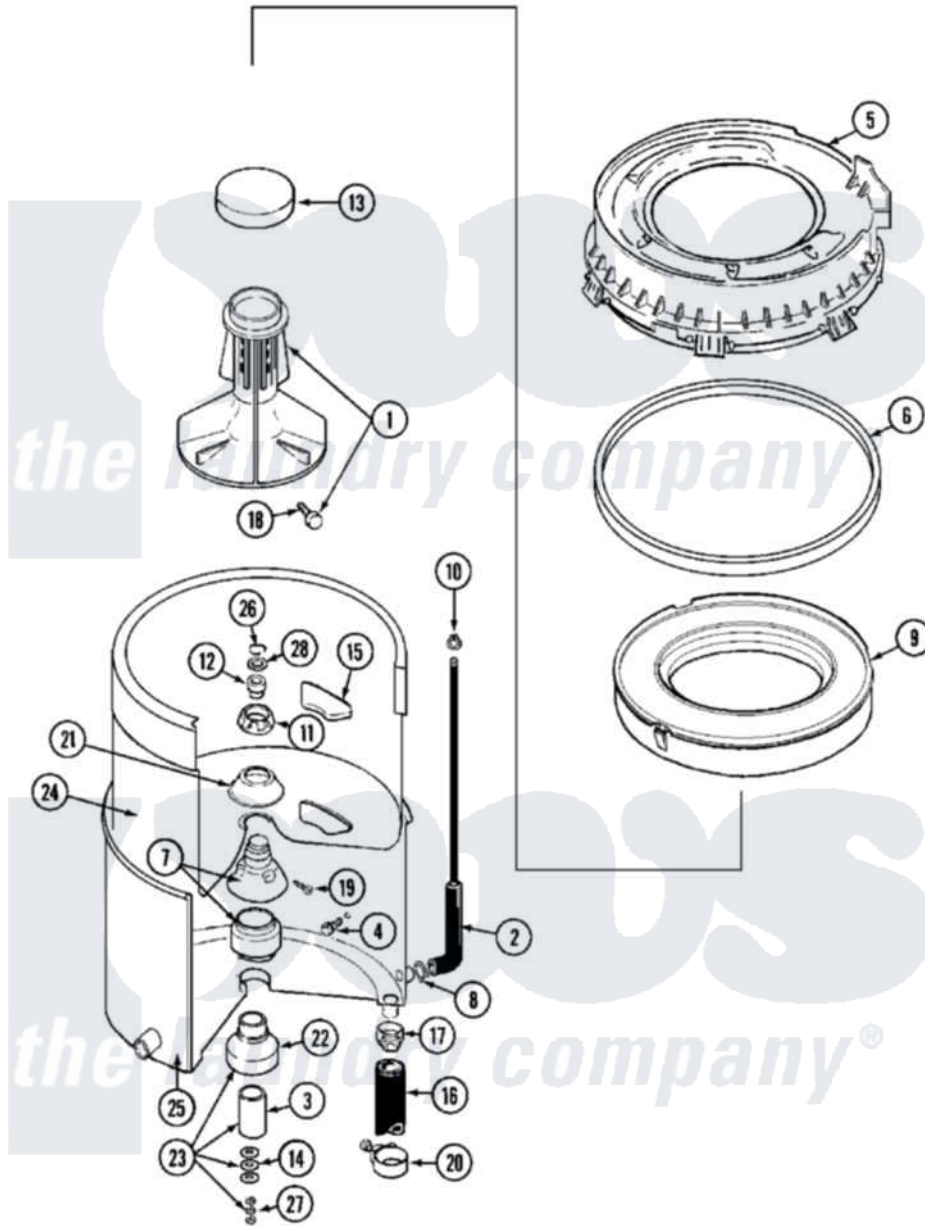

Maytag MAT10DAAAL 05 - TUB

Maytag Residential Maytag MAT10DAAAL Washer Parts Parts Diagram 05 - TUB
 Click on the part number to view part

Item	Original Part Number	Replaced By	Status	Part Description
001	208543			Agitator
002	212942	22001619		Tube, Water Level Switch
003	211130			Bearing Liner, Tub Bearing
004	200744	W10175939		Bolt
"	205254	W10175938		Bolt
005	22001299			Tub Cover And Gasket Assembly
006	Y22001201	22001007		Gasket, Cover To Tub
007	204012	6-2095720		Mounting S
008	211641			Clamp, 1-1/16"
009	22001142			Ring, Balance
010	410296	596669		Clamp, Manifold
011	211047	6-2110472		Nut- Clamp
012	Y0A4298	6-0A57420		Seal- Agitator
013	215532			Cap, Agitator
014	211100			Washer, Outer Tub
015	215980			Plug, Filter Hole

016	Y212989		Hose, Outer Tub To Pump
017	201011	285655	Clamp, Hose
018	206478	Not Available	SCREW & WASHER FOR AGITATOR
019	211618	22001423	Set Screw, Mounting Stem
020	202574	3367052	Clamp, Hose
021	211210		Washer, Clamping Nut
022	200824	6-2040130	Tub Bearin
023	204013	6-2040130	Tub Bearin
024	22001141	Y2201881	Tub, Inner Short White SP
025	22001115	22003312	Tub, Outer
026	Y015667		Retaining Ring
027	Y054867		Washer, Lock
028	Y015666		Washer, Retaining -