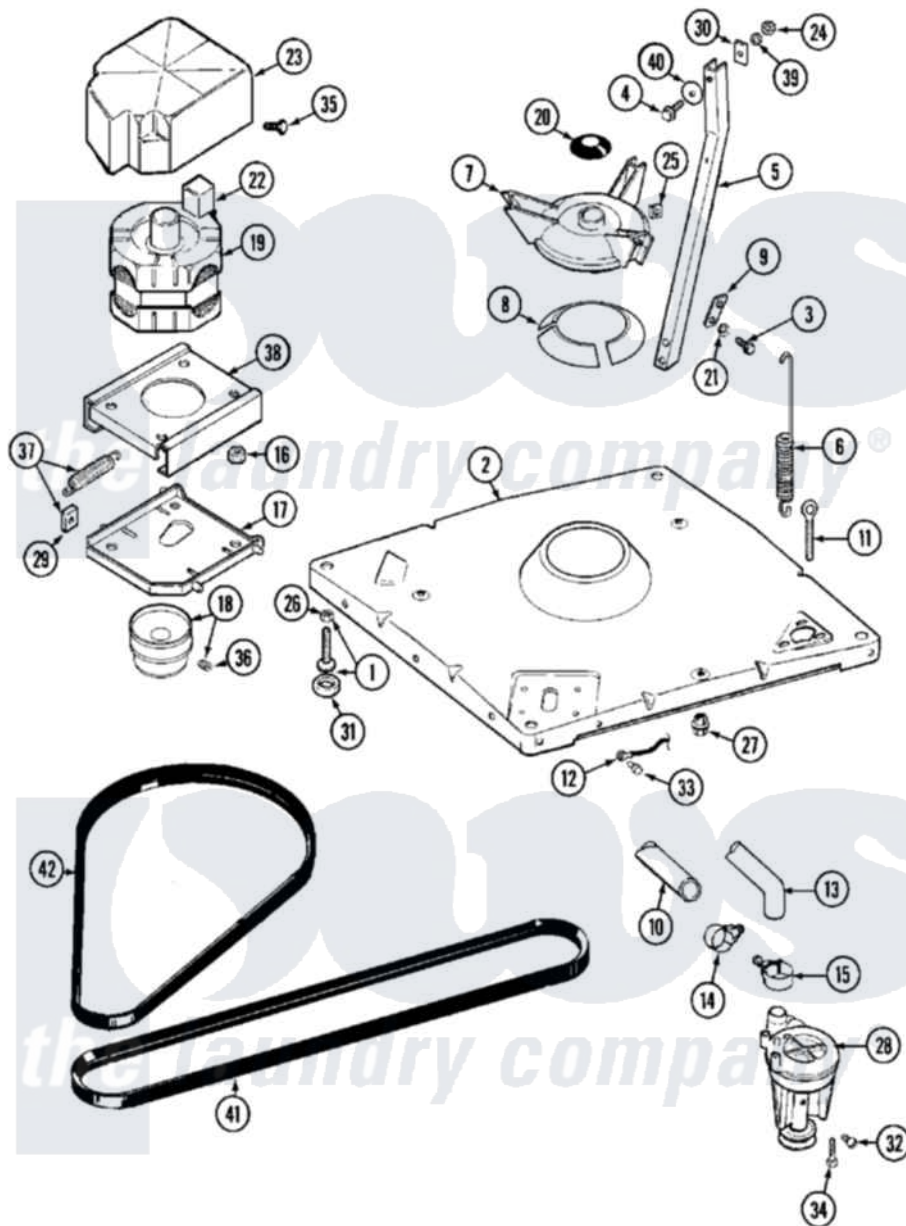

Maytag MAT10DAAAL 06 - BASE

Maytag [Residential Maytag MAT10DAAAL Washer Parts](#) Parts Diagram 06 - BASE
 Click on the part number to view part

Item	Original Part Number	Replaced By	Status	Part Description
001	Y302699	22003428		Leg, Adjustable
002	22001172	22002150		Base
003	Y015627			Screw- Hex
004	200744	W10175939		Bolt
"	205254	W10175938		Bolt
005	213100		Not Available	PART NOT USED
006	22001300			Spring, Centering
007	203725			Damper W/Bolt And Clip
008	203956			Damper Pad Kit
009	213073			Washer, Double Brace
010	214768	211704		Hose, Drain
011	216416			Bolt, Eye/Centering Spring
012	901220			Ground Wire
013	Y212989			Hose, Outer Tub To Pump
014	200461	285655		Clamp, Hose
015	202574	3367052		Clamp, Hose

016	Y311426	3400029	Nut, Adapter Plate
017	22001301		Mount, Motor Lower-Assembly
018	200816	6-2008160	Pulley- MO
019	201805	12002351	Motor-Drve
020	211028	22001586	Deflector, Water
021	911852	486009	Lockwasher
022	205131		Switch, Motor External Start
"	205132	Not Available	SWITCH, MOTOR EXTERNAL START No.201664-14,205463-4 & 201800-4
"	206505	Not Available	PROD. No.201664-15, & No.205463-3.
"	NLA	Not Available	SWITCH, MOTOR EXTERNAL START
023	215098		Shield, Motor
024	Y052734		Nut, Carrage Bolts And Bracket
025	Y052785		Nut, Brace To Damper
026	210385		Lock Nut For Adjustable Leg
027	211949		Nut, Adjustment Eyebolt
028	202203	6-2022030	Pump As Pa
029	Y204998	205000	Roller And Spring Kit 4+Spr
030	212979	Not Available	WASHER, TUB BRACE
031	210684		Foot, Adjustable Leg
032	Y015408	22003235	Screw, Bearing Insert
033	210186	3370225	Screw
034	211880		Screw, HeX Head No.10 X 1/2 Inc
035	213121	3400111	Screw, 12-14 X 5/8
036	Y053241		Set Screw, Motor Pulley
037	205000		Roller And Spring Kit 4+Spr
038	214956		Motor Mount Assembly
039	Y054867		Washer, Lock
040	211100		Washer, Outer Tub
041	211124		Part Not Used
042	211125		V Belt, Drive Pulley