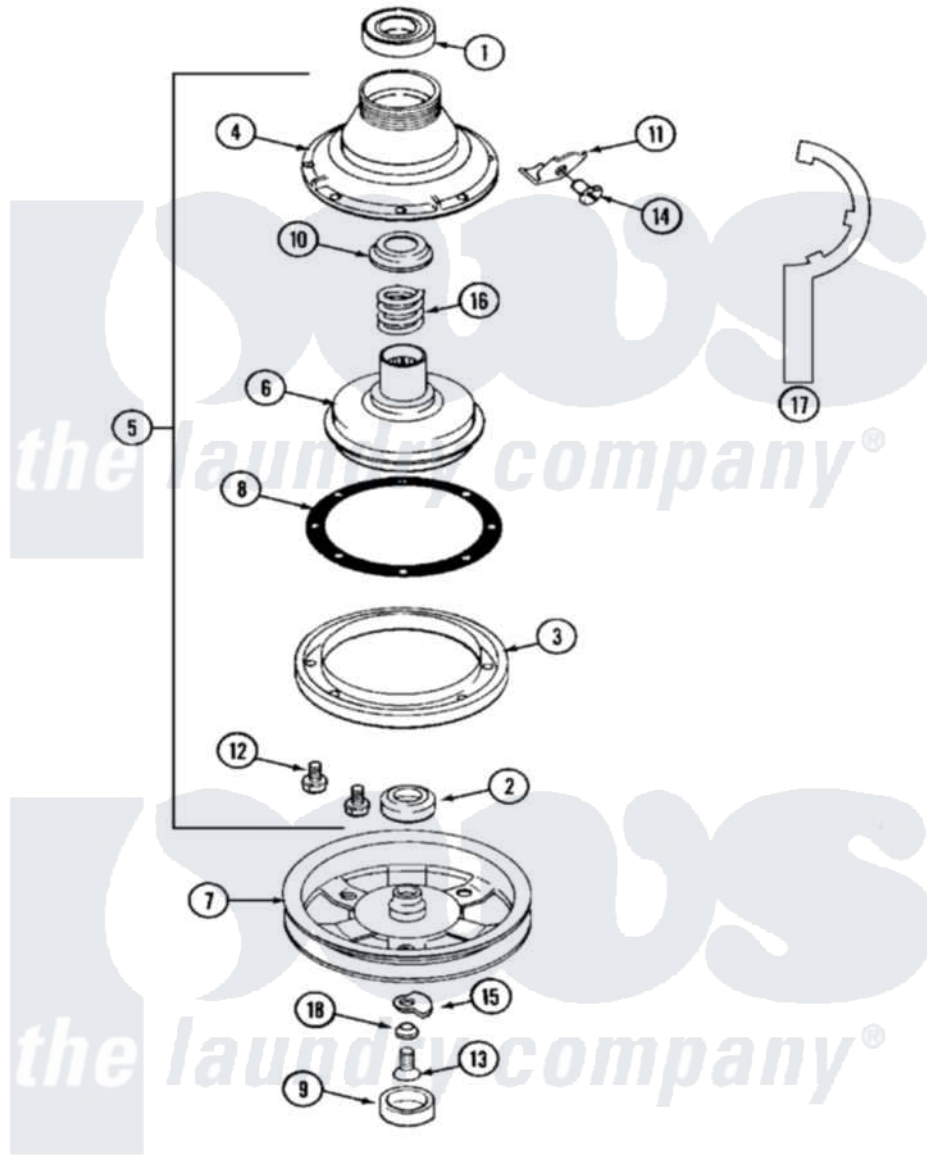

Maytag MAT10DAAAL 08 - CLUTCH, BRAKE & BELTS

Maytag Residential Maytag MAT10DAAAL Washer Parts Parts Diagram 08 - CLUTCH, BRAKE & BELTS
 Click on the part number to view part

Item	Original Part Number	Replaced By	Status	Part Description
001	Y200720	22003441		Bearing, Rear
002	200835			Bearing, Brake Rotor
003	211043	6-2011900		Brake Asse
004	211045	6-2011900		Brake Asse
005	201190	6-2011900		Brake Asse
006	201126	6-2011900		Brake Asse
007	211059	6-2301530		Pulley
008	211042	6-2011900		Brake Asse
009	NLA		Not Available	CAP, OIL RETAINER
010	211039	6-2011900		Brake Asse
011	213325			Clip, Retaining
012	211000			SCREW, BRAKE DRUM (HEX HEAD)
013	211375	681582		Screw
014	213326			Bolt, Sems Retaining Clip
015	211089			Lug, Stop Pulley
016	211041	6-2011900		Brake Asse

017 Y038315

[038315](#)

Tool

018 211090

[22003555](#)

Washer, Stop Lug