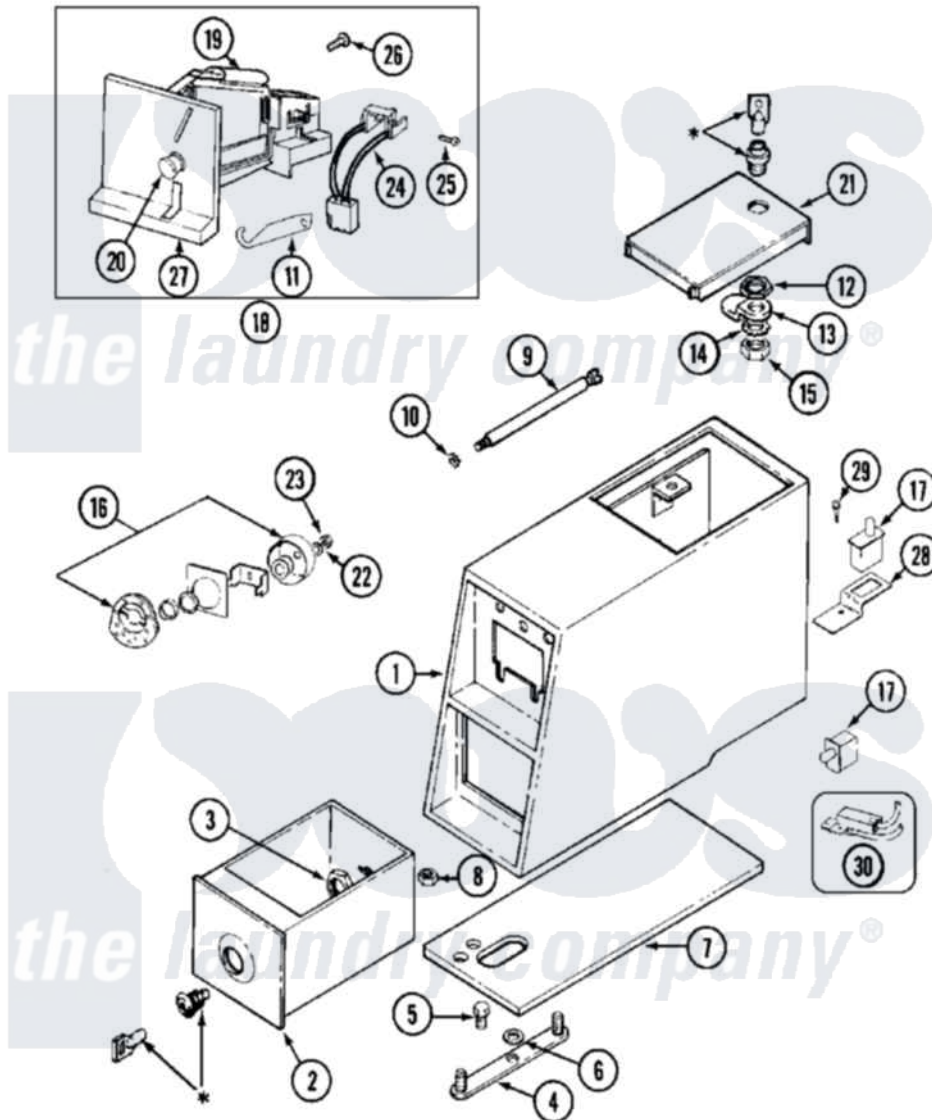

Maytag MAT10DAAAL 09 - CONTROL CNTR. (SERIAL SUFFIX KB & AFTER)

***CONTACT YOUR COMMERCIAL LAUNDRY DISTRIBUTOR**

Maytag [Residential Maytag MAT10DAAAL Washer Parts](#) Parts Diagram 09 - CONTROL CNTR. (SERIAL SUFFIX KB & AFTER)

[Click on the part number to view part](#)

Item	Original Part Number	Replaced By	Status	Part Description
001	22001407			Case, Coin Slide
"	22001408			(ALM)
002	207912	208884		Coin Box K
"	207912L	208884		Coin Box K
003	212328	W10139762		Hex Nut, 3/4-27
004	NLA		Not Available	STRAP, MOUNTING
005	211294	90767		Screw, 8A X 3/8 HeX Washer Head Tapping
006	910309			Washer, Mounting Strap
007	214660			Gasket, Control Center
008	Y052740	62739		Nut, Lock
009	213035			Bolt, Locking
010	910181			Lockwasher, Terminal Block
011	216011			Spring, Return Button
012	212328	W10139762		Hex Nut, 3/4-27

013	213750	W10133266	Cam-Lock
014	22001354	W10177242	Hex-Nut 9/32 - 28
015	22001355		Nut, Lock Cam
016	NLA	Not Available	LOCK CAM ASSEMBLY
017	33001250		Switch, Vault And Service Door
018	207948		Coin Drop Assembly
"	NLA	Not Available	(CAN.)
019	207947		Rejector, Coin
"	207949		Rejector, Coin
020	216200		Face Plate Return Button
021	204216	Not Available	DOOR, ACCESS (WHT)
"	204216L		Door, Access
022	22001354	W10177242	Hex-Nut 9/32 - 28
023	216203		Lockwasher, Double "D"
"	22001355		Nut, Lock Cam
024	206799		Optic Switch Assembly
025	314665		Screw, Switch Assembly
026	216068		Screw, Coin Drop
027	216010	Y208306	Kit- Mtg C
028	22001404		Bracket, Service Switch
029	212276	W10116760	Screw
030	208045		Harness, Wire Sensor Switch To Circuit Brd