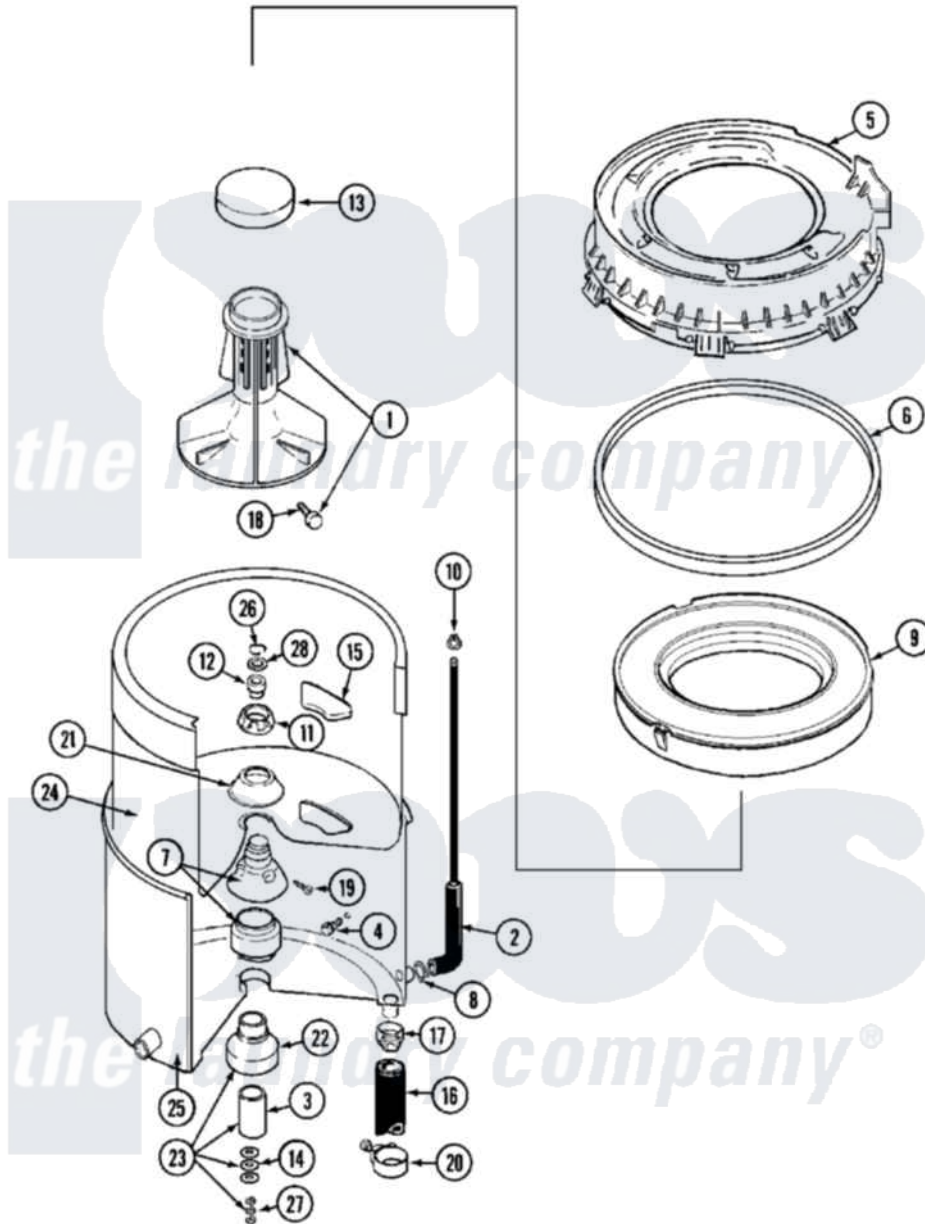

Maytag MAT10DAAAW 05 - TUB

Maytag Residential Maytag MAT10DAAAW Washer Parts Parts Diagram 05 - TUB
 Click on the part number to view part

Item	Original Part Number	Replaced By	Status	Part Description
001	208543			Agitator
002	212942	22001619		Tube, Water Level Switch
003	211130			Bearing Liner, Tub Bearing
004	200744	W10175939		Bolt
"	205254	W10175938		Bolt
005	22001299			Tub Cover And Gasket Assembly
006	Y22001201	22001007		Gasket, Cover To Tub
007	204012	6-2095720		Mounting S
008	211641			Clamp, 1-1/16"
009	22001142			Ring, Balance
010	410296	596669		Clamp, Manifold
011	211047	6-2110472		Nut- Clamp
012	Y0A4298	6-0A57420		Seal- Agitator
013	215532			Cap, Agitator
014	211100			Washer, Outer Tub
015	215980			Plug, Filter Hole

016	Y212989		Hose, Outer Tub To Pump
017	201011	285655	Clamp, Hose
018	206478	Not Available	SCREW & WASHER FOR AGITATOR
019	211618	22001423	Set Screw, Mounting Stem
020	202574	3367052	Clamp, Hose
021	211210		Washer, Clamping Nut
022	200824	6-2040130	Tub Bearin
023	204013	6-2040130	Tub Bearin
024	22001141	Y2201881	Tub, Inner Short White SP
025	22001115	22003312	Tub, Outer
026	Y015667		Retaining Ring
027	Y054867		Washer, Lock
028	Y015666		Washer, Retaining -