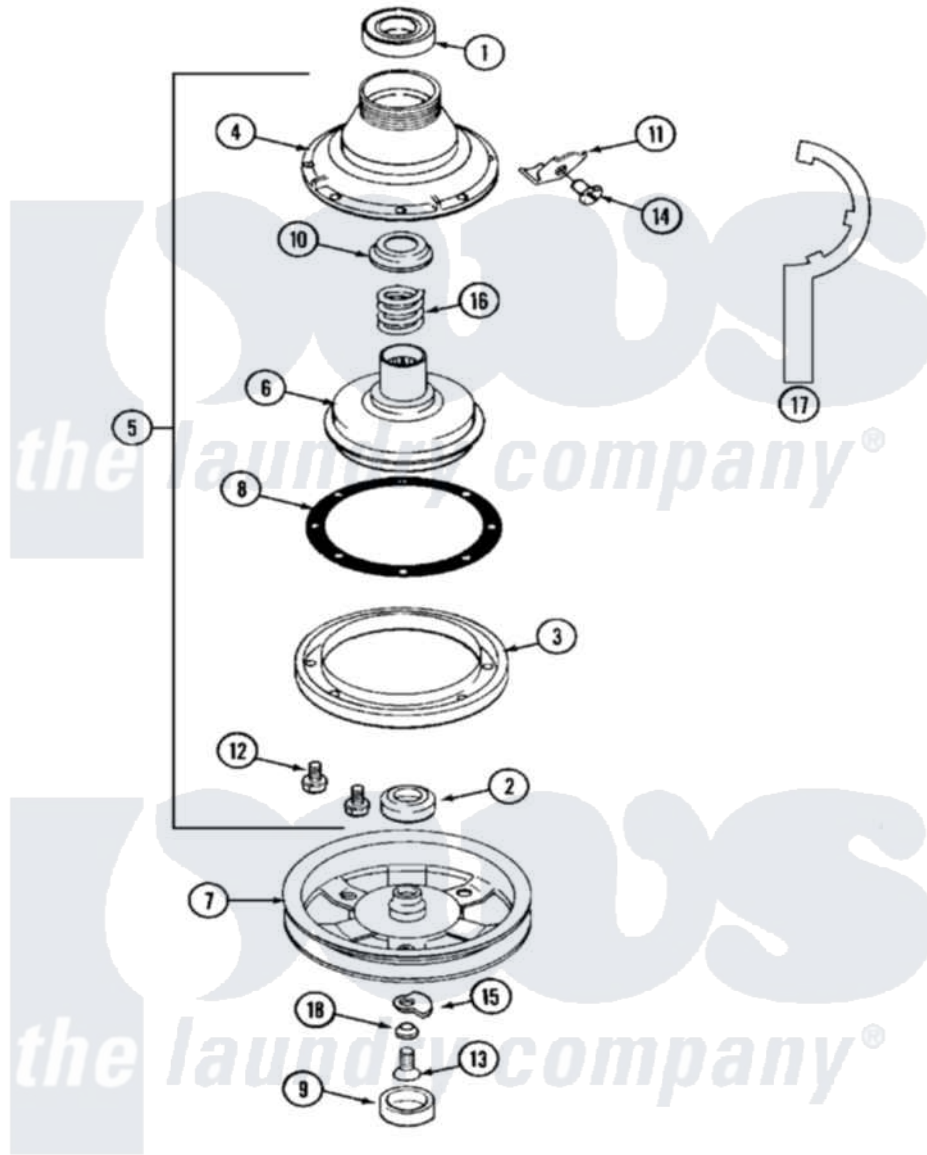

Maytag MAT10DAAAW 08 - CLUTCH, BRAKE & BELTS

Maytag Residential Maytag MAT10DAAAW Washer Parts Parts Diagram 08 - CLUTCH, BRAKE & BELTS
 Click on the part number to view part

Item	Original Part Number	Replaced By	Status	Part Description
001	Y200720	22003441		Bearing, Rear
002	200835			Bearing, Brake Rotor
003	211043	6-2011900		Brake Asse
004	211045	6-2011900		Brake Asse
005	201190	6-2011900		Brake Asse
006	201126	6-2011900		Brake Asse
007	211059	6-2301530		Pulley
008	211042	6-2011900		Brake Asse
009	NLA		Not Available	CAP, OIL RETAINER
010	211039	6-2011900		Brake Asse
011	213325			Clip, Retaining
012	211000			SCREW, BRAKE DRUM (HEX HEAD)
013	211375	681582		Screw
014	213326			Bolt, Sems Retaining Clip
015	211089			Lug, Stop Pulley
016	211041	6-2011900		Brake Asse

017 Y038315

[038315](#)

Tool

018 211090

[22003555](#)

Washer, Stop Lug