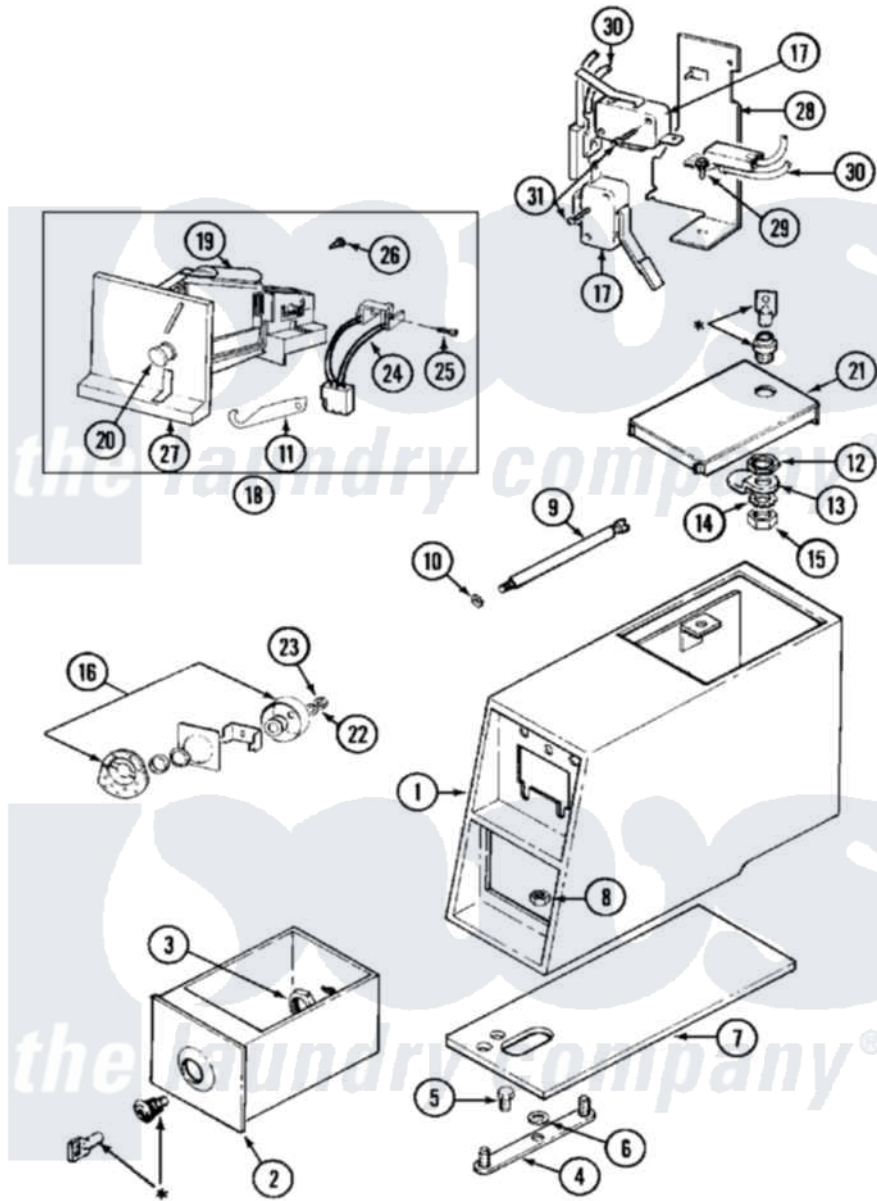

Maytag MAT10PDAAL 01 - CONTROL CENTER

* CONTACT YOUR COMMERCIAL LAUNDRY DISTRIBUTOR

Maytag [Residential Maytag MAT10PDAAL Washer Parts](#) Parts Diagram 01 - CONTROL CENTER

[Click on the part number to view part](#)

Item	Original Part Number	Replaced By	Status	Part Description
001	207940	22001407		Case, Coin Slide
"	207940L	22001408		(ALM)
002	207912	208884		Coin Box K
"	207912L	208884		Coin Box K
003	212328	W10139762		Hex Nut, 3/4-27
004	NLA		Not Available	STRAP, MOUNTING
005	211294	90767		Screw, 8A X 3/8 HeX Washer Head Tapping
006	910309			Washer, Mounting Strap
007	214660			Gasket, Control Center
008	Y052740	62739		Nut, Lock
009	213035			Bolt, Locking
010	910181			Lockwasher, Terminal Block
011	216200			Face Plate Return Button
012	212328	W10139762		Hex Nut, 3/4-27
013	213750	W10133266		Cam-Lock
014	22001354	W10177242		Hex-Nut 9/32 - 28

015	22001355		Nut, Lock Cam
016	NLA	Not Available	LOCK CAM ASSEMBLY
017	208042		Switch, Sensor
018	207948		Coin Drop Assembly
"	NLA	Not Available	(CAN.)
019	207947		Rejector, Coin
"	207949		Rejector, Coin
020	216009		BUTTON, RETURN
021	204216	Not Available	DOOR, ACCESS (WHT)
"	204216L		Door, Access
022	22001354	W10177242	Hex-Nut 9/32 - 28
023	22001355		Nut, Lock Cam
024	206799		Optic Switch Assembly
025	314665		Screw, Switch Assembly
026	216068		Screw, Coin Drop
027	216010	Y208306	Kit- Mtg C
028	NLA	Not Available	BRACKET, SENSOR SWITCH
029	NLA	Not Available	SCREW, BRACKET
030	208045		Harness, Wire Sensor Switch To Circuit Brd
031	912012	3400409	Screw