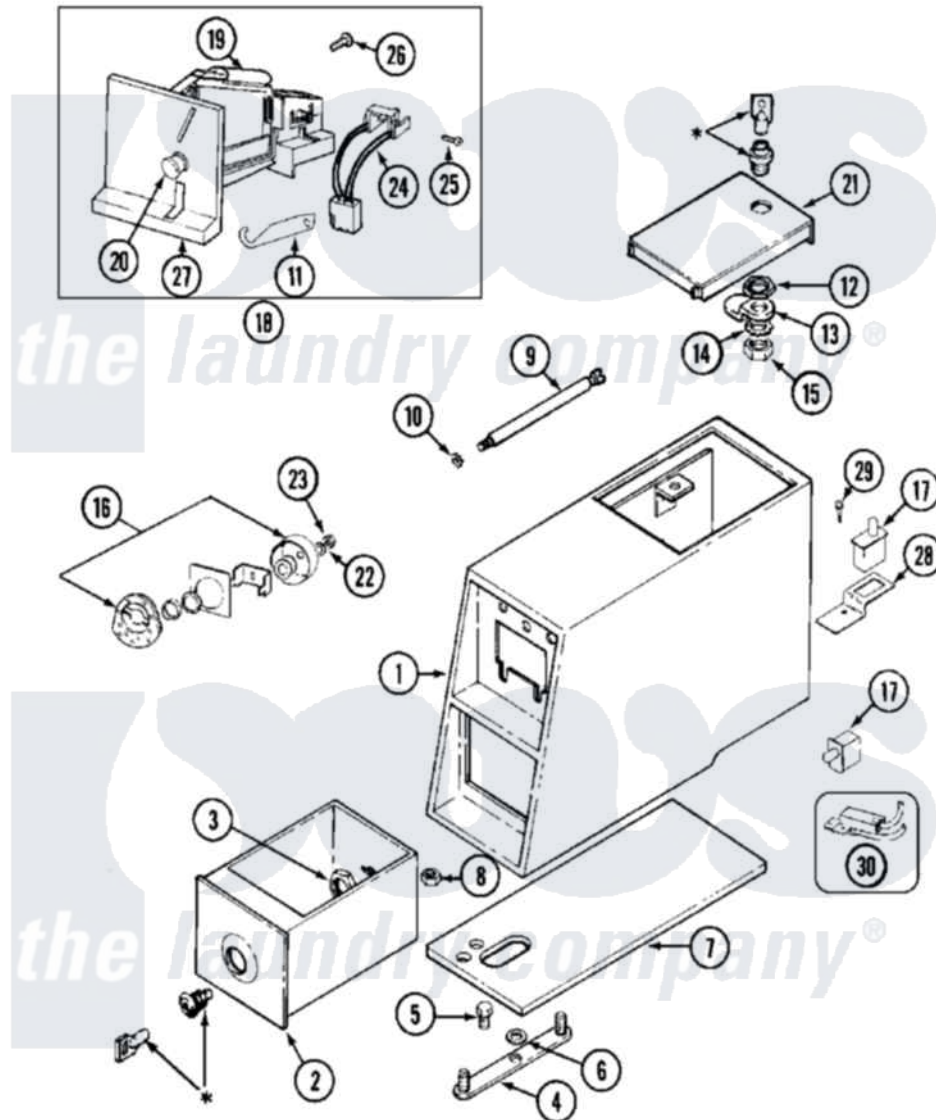

**Maytag MAT10PDAAL 02 - CONTROL CNTR (SERIAL SUFFIX KB & AFTER)**

**\*CONTACT YOUR COMMERCIAL LAUNDRY DISTRIBUTOR**

Maytag [Residential Maytag MAT10PDAAL Washer Parts](#) Parts Diagram 02 - CONTROL CNTR (SERIAL SUFFIX KB & AFTER)

[Click on the part number to view part](#)

Item	Original Part Number	Replaced By	Status	Part Description
001	<a href="#">22001407</a>			Case, Coin Slide
"	<a href="#">22001408</a>			(ALM)
002	207912	<a href="#">208884</a>		Coin Box K
"	207912L	<a href="#">208884</a>		Coin Box K
003	212328	<a href="#">W10139762</a>		Hex Nut, 3/4-27
004	NLA		Not Available	STRAP, MOUNTING
005	211294	<a href="#">90767</a>		Screw, 8A X 3/8 HeX Washer Head Tapping
006	<a href="#">910309</a>			Washer, Mounting Strap
007	<a href="#">214660</a>			Gasket, Control Center
008	Y052740	<a href="#">62739</a>		Nut, Lock
009	<a href="#">211605</a>			Bezel, Timer Dial
"	<a href="#">213035</a>			Bolt, Locking
010	<a href="#">910181</a>			Lockwasher, Terminal Block
011	<a href="#">216011</a>			Spring, Return Button