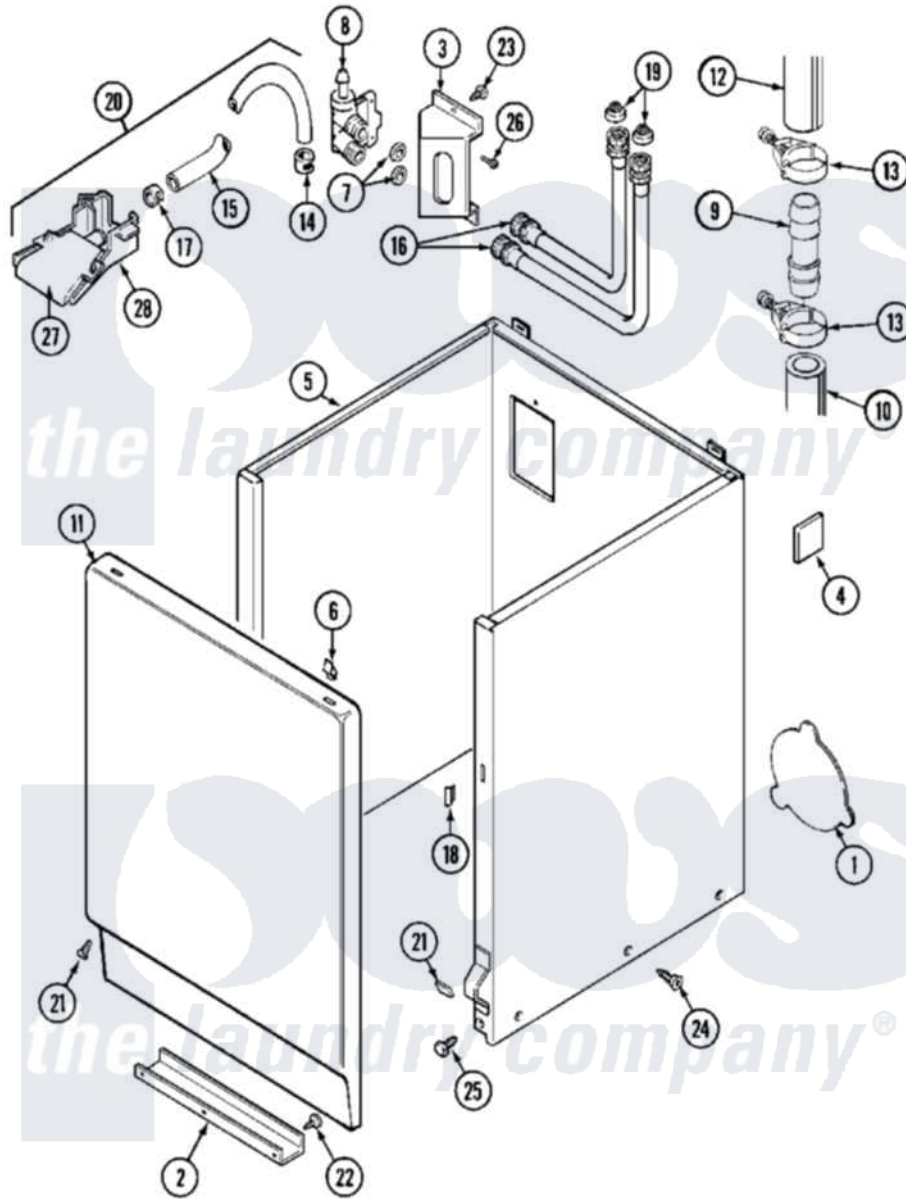

Maytag MAT10PDAAL 04 - CABINET

Maytag [Residential Maytag MAT10PDAAL Washer Parts](#) Parts Diagram 04 - CABINET
 Click on the part number to view part

Item	Original Part Number	Replaced By	Status	Part Description
001	211294	90767		Screw, 8A X 3/8 HeX Washer Head Tapping
"	212985	22002924		Plate, Access
"	NLA		Not Available	PLATE, ACCESS
002	213846			Guard, Belt
003	214812	22002361		Bracket, Water Valve
004	215058			Pad, Cabinet Bumper
005	NLA		Not Available	CABINET (WHT)
006	212982	22001650		Fastener, Spring
007	Y013783			Washer, Inlet Hose
008	205161	489503		Clamp
"	214337	96160		Screen
"	22001275			Valve, Water
"	22001604			Valve, Water 120V 60Hz
009	211111	16272		Connector, Straight
010	214768	211704		Hose, Drain
011	216078		Not Available	PANEL, FRONT (WHT)

"	216078L		Not Available	PANEL, FRONT (ALM) SUB
012	215057	211704		Hose, Drain
013	200461	285655		Clamp, Hose
014	216169	596669		Clamp, Manifold
015	22001190			Hose, Injector
"	22001608	22001954		Injector Hose And Clamp Kit
"	22001900			Preventer, Back Flow
016	205828	202860		Inlet Hose Assembly
017	216170	489503		Clamp
018	214376	22002331		Spacer, Front Panel
019	200961	12001413		Strainer And Washer Kit
020	22001304			Water Injector Assembly
021	204439			Screw And Fstner Assembly
022	211294	90767		Screw, 8A X 3/8 HeX Washer Head Tapping
023	212276	W10116760		Screw
024	213007			Xfor Cabinet See Cabinet, Back
025	213121	3400111		Screw, 12-14 X 5/8
"	213122	27001200		Screw
026	Y313561			Screw----NA
027	22001187			Injector
028	22001186			Injector