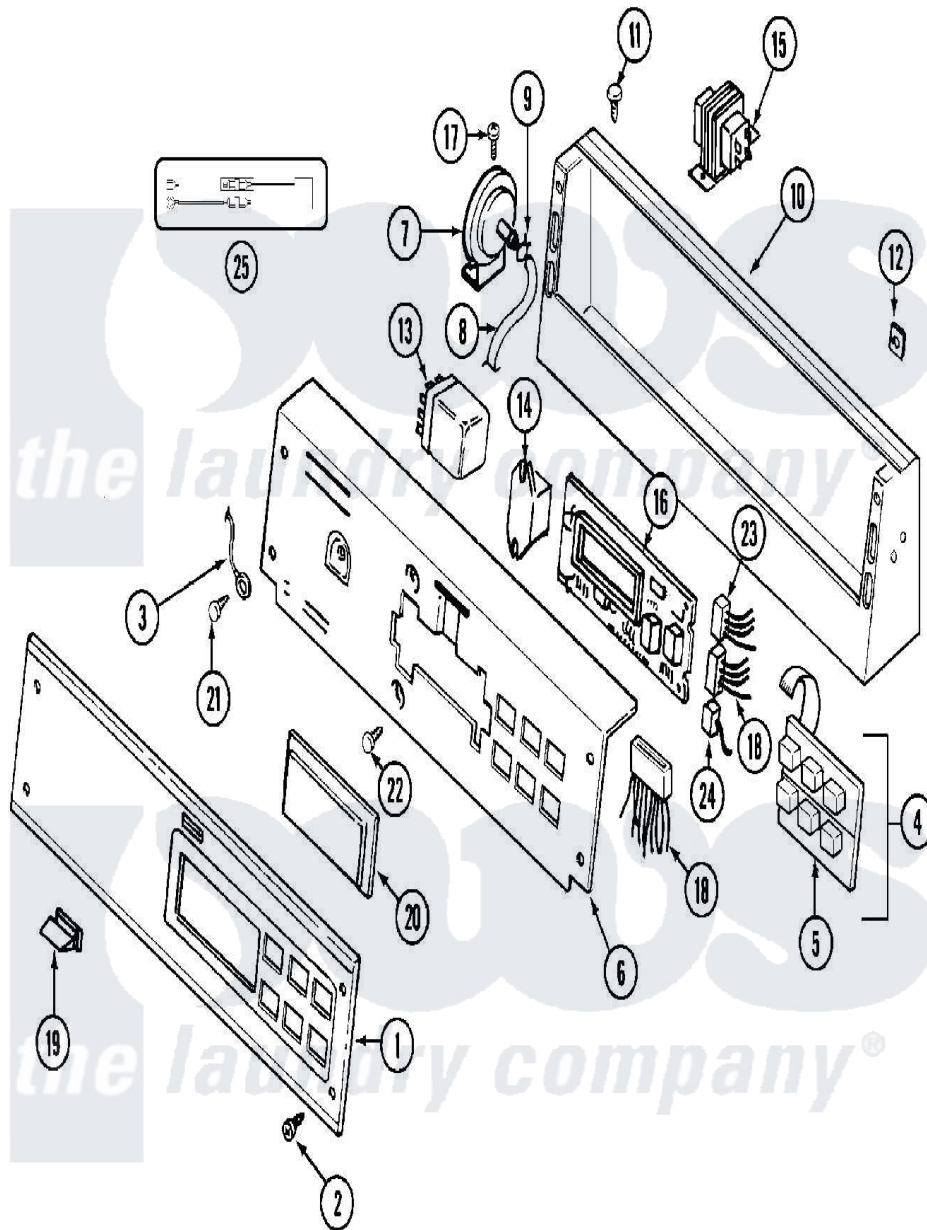

Maytag MAT10PDAAL 09 - CONTROL PANEL

Maytag Residential Maytag MAT10PDAAL Washer Parts Parts Diagram 09 - CONTROL PANEL
 Click on the part number to view part

Item	Original Part Number	Replaced By	Status	Part Description
001	NLA		Not Available	PANEL, CONTROL
002	215506			Screw, Control Panel Overlay
003	204807			Ground Wire, Supp. Plte To Top Cover
"	NLA		Not Available	WIRE, GROUND
004	206808	W10135389		Push Button And Switch Assembly
"	215526			Screw, Circuit Board
005	215517	W10131113		Push Button
006	215516			Plate, Back-Up
"	NLA		Not Available	(ALM)
007	22001308			Switch, Water Level
008	212942	22001619		Tube, Water Level Switch
009	410296	596669		Clamp, Manifold
010	206780			Control Cover Assembly
"	206780L	206780		Control Cover Assembly
011	212276	W10116760		Screw

012	215003		Fastener, Panel And Bracket
013	206421		Relay, Motor Reversing
014	206824	W10133335	Relay, Motor
"	212949	22001866	Screw, Relay
015	207766		Transformer
"	211294	90767	Screw, 8A X 3/8 HeX Washer Head Tapping
016	207767	22002954	Deflector, Water
"	33001249		Battery, Control Board
"	912077		Locknut, Reader Harness
"	NLA	Not Available	BOARD, CONTROL
"	NLA	Not Available	SUPPORT, BATTERY
"	Y215513		Standoff, Circuit Board
017	211294	90767	Screw, 8A X 3/8 HeX Washer Head Tapping
018	314531		Connector, Edgeborard
"	NLA	Not Available	WIRE HARNESS, MAIN --N
"	Y312953		Terminal, Edgeboard
019	214610		Bumper, Lid
020	33001208		Cover, Display
021	210186	3370225	Screw
022	215527	W10140652	Screw, 6-20 X 1/2
023	206799		Optic Switch Assembly
"	NLA	Not Available	CONNECTOR, EDGEBOARD--NA
024	208045		Harness, Wire Sensor Switch To Circuit Brd
"	22001361		Connector, Edgeboard
025	NLA	Not Available	SURGE SUPPRESSOR KIT