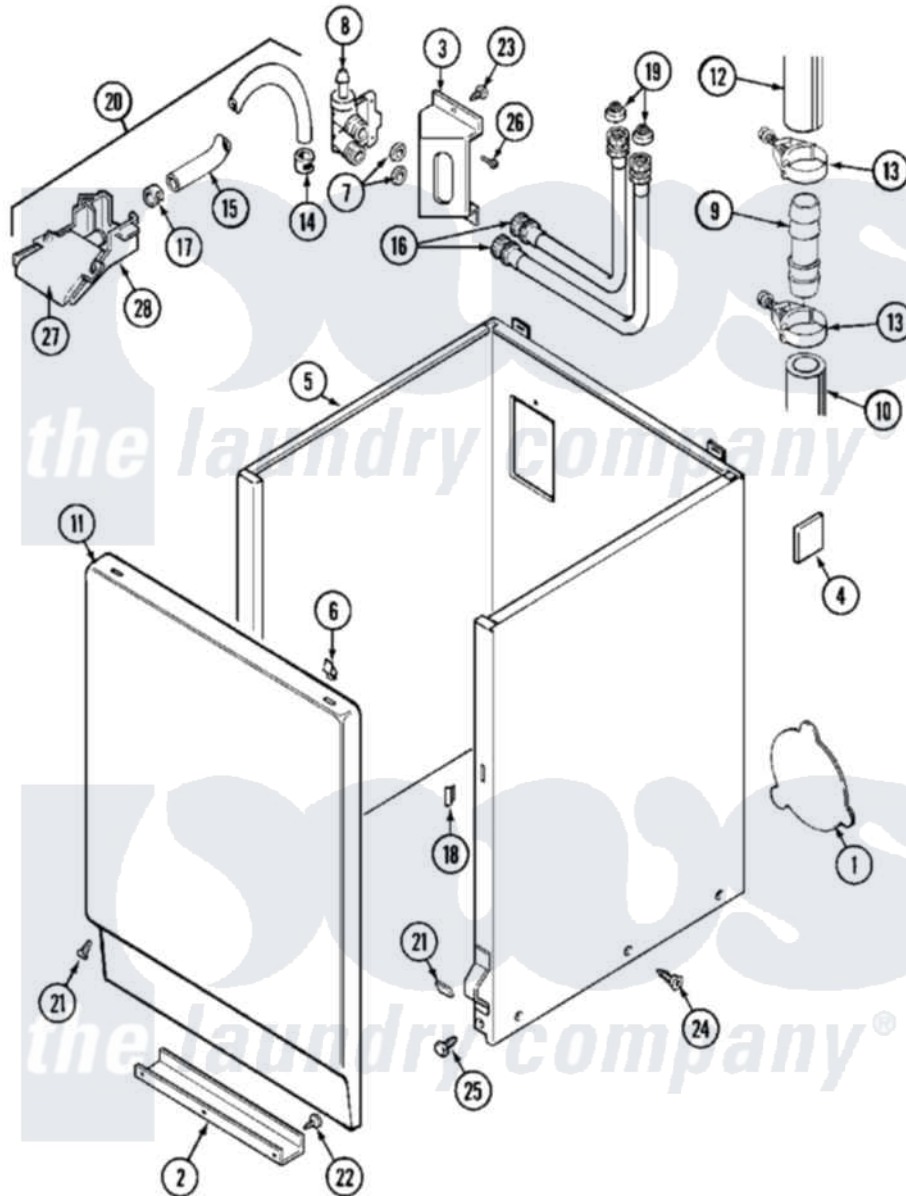

Maytag MAT10PDAAW 04 - CABINET

Maytag [Residential Maytag MAT10PDAAW Washer Parts](#) Parts Diagram 04 - CABINET
 Click on the part number to view part

Item	Original Part Number	Replaced By	Status	Part Description
001	211294	90767		Screw, 8A X 3/8 HeX Washer Head Tapping
"	212985	22002924		Plate, Access
"	NLA		Not Available	PLATE, ACCESS
002	213846			Guard, Belt
003	214812	22002361		Bracket, Water Valve
004	215058			Pad, Cabinet Bumper
005	NLA		Not Available	CABINET (WHT)
006	212982	22001650		Fastener, Spring
007	Y013783			Washer, Inlet Hose
008	205161	489503		Clamp
"	214337	96160		Screen
"	22001275			Valve, Water
"	22001604			Valve, Water 120V 60Hz
009	211111	16272		Connector, Straight
010	214768	211704		Hose, Drain
011	216078		Not Available	PANEL, FRONT (WHT)

"	216078L		Not Available	PANEL, FRONT (ALM) SUB
012	215057	211704		Hose, Drain
013	200461	285655		Clamp, Hose
014	216169	596669		Clamp, Manifold
015	22001190			Hose, Injector
"	22001608	22001954		Injector Hose And Clamp Kit
"	22001900			Preventer, Back Flow
016	205828	202860		Inlet Hose Assembly
017	216170	489503		Clamp
018	214376	22002331		Spacer, Front Panel
019	200961	12001413		Strainer And Washer Kit
020	22001304			Water Injector Assembly
021	204439			Screw And Fstner Assembly
022	211294	90767		Screw, 8A X 3/8 HeX Washer Head Tapping
023	212276	W10116760		Screw
024	213007			Xfor Cabinet See Cabinet, Back
025	213121	3400111		Screw, 12-14 X 5/8
"	213122	27001200		Screw
026	Y313561			Screw----NA
027	22001187			Injector
028	22001186			Injector