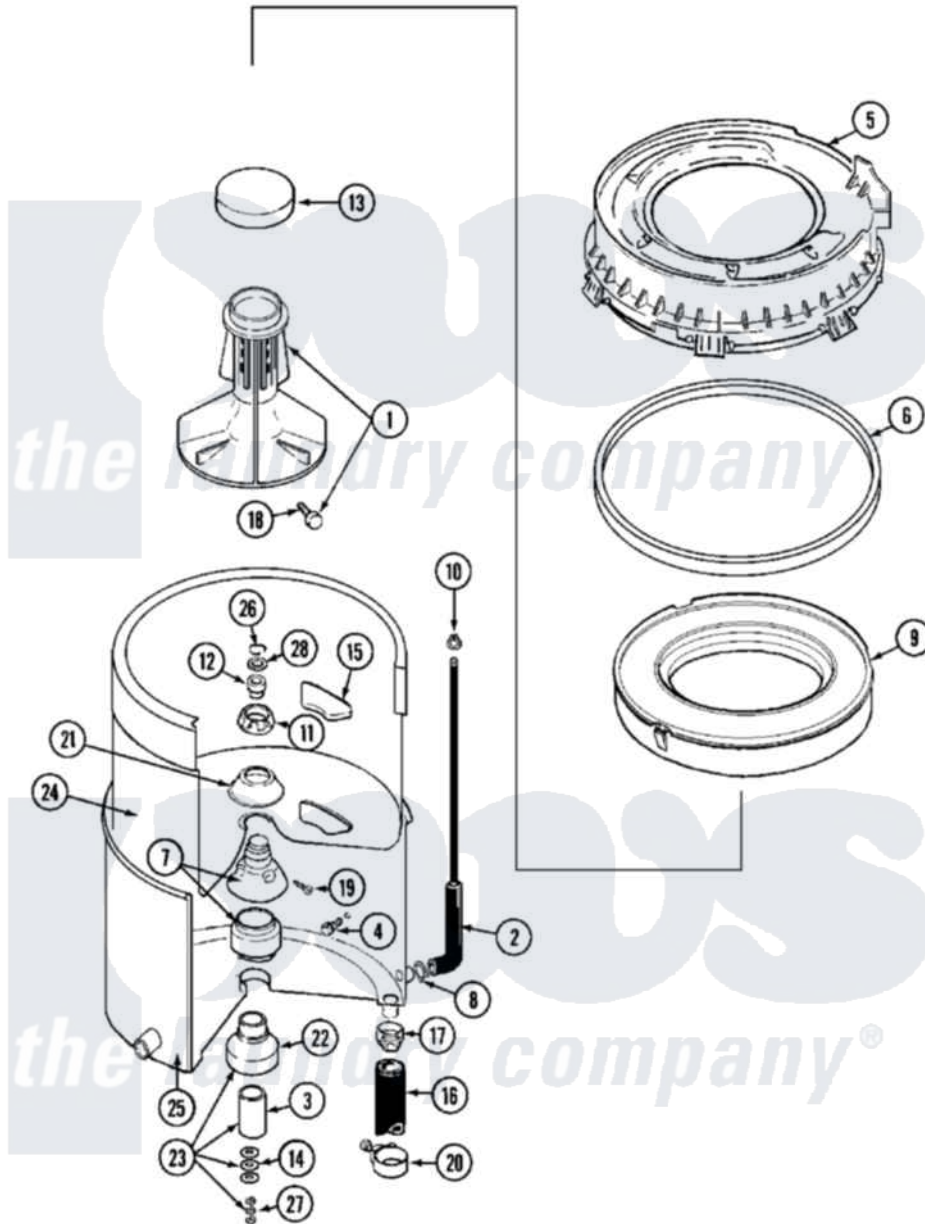

Maytag MAT10PDAAW 05 - TUB

Maytag [Residential Maytag MAT10PDAAW Washer Parts](#) Parts Diagram 05 - TUB
 Click on the part number to view part

Item	Original Part Number	Replaced By	Status	Part Description
001	208543			Agitator
002	212942	22001619		Tube, Water Level Switch
003	211130			Bearing Liner, Tub Bearing
004	200744	W10175939		Bolt
"	205254	W10175938		Bolt
005	22001299			Tub Cover And Gasket Assembly
"	22001606	12001270		Kit, Injector Acc.
006	Y22001201	22001007		Gasket, Cover To Tub
007	204012	6-2095720		Mounting S
008	211641			Clamp, 1-1/16"
009	22001142			Ring, Balance
010	410296	596669		Clamp, Manifold
011	211047	6-2110472		Nut- Clamp
012	Y0A4298	6-0A57420		Seal- Agitator
013	215532			Cap, Agitator
014	211100			Washer, Outer Tub

015	215980		Plug, Filter Hole
016	Y212989		Hose, Outer Tub To Pump
017	201011	285655	Clamp, Hose
018	206478	Not Available	SCREW & WASHER FOR AGITATOR
019	211618	22001423	Set Screw, Mounting Stem
020	202574	3367052	Clamp, Hose
021	211210		Washer, Clamping Nut
022	200824	6-2040130	Tub Bearin
023	204013	6-2040130	Tub Bearin
024	22001141	Y2201881	Tub, Inner Short White SP
025	22001115	22003312	Tub, Outer
026	Y015667		Retaining Ring
027	Y054867		Washer, Lock
028	Y015666		Washer, Retaining -