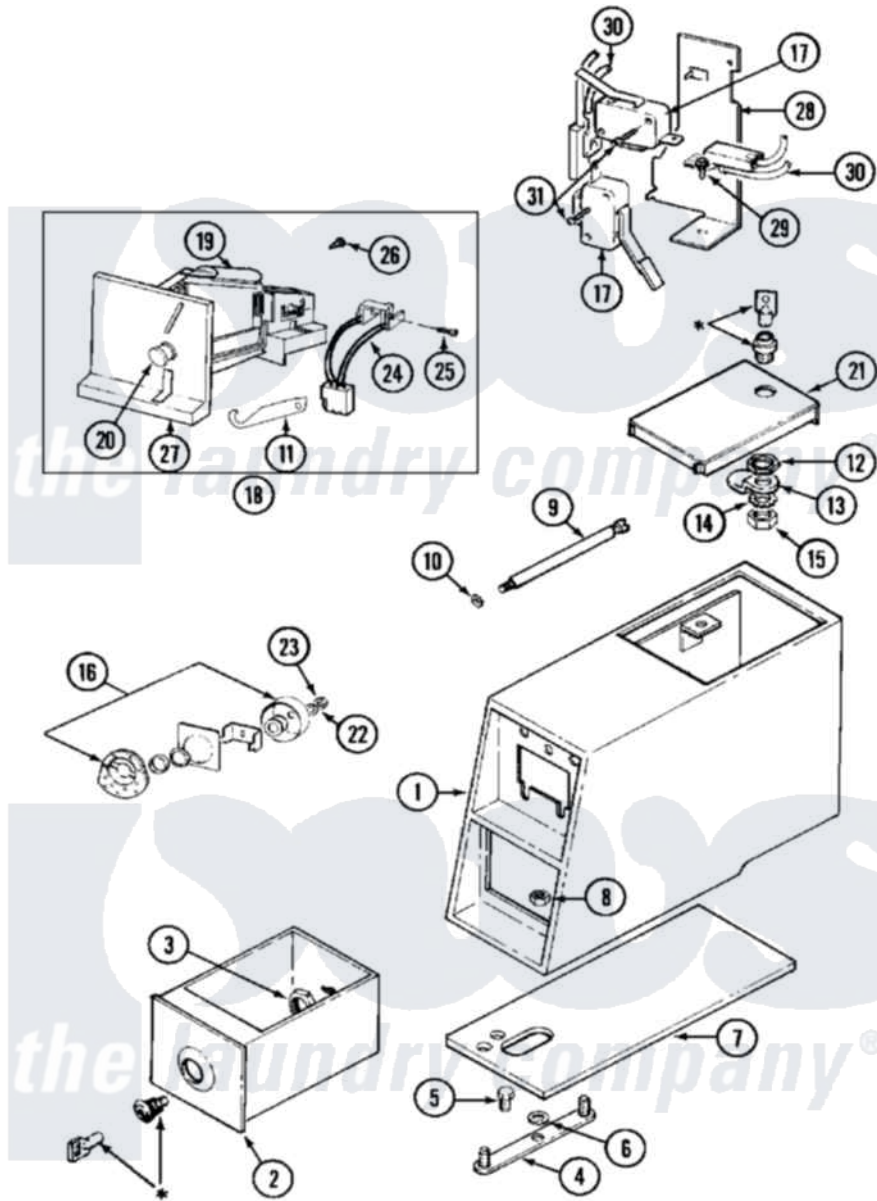

Maytag MAT10PDABL 01 - CONTROL CENTER

* CONTACT YOUR COMMERCIAL LAUNDRY DISTRIBUTOR

Maytag [Residential Maytag MAT10PDABL Washer Parts](#) Parts Diagram 01 - CONTROL CENTER

[Click on the part number to view part](#)

Item	Original Part Number	Replaced By	Status	Part Description
001	207940	22001407		Case, Coin Slide
"	207940L	22001408		(ALM)
002	207912	208884		Coin Box K
"	207912L	208884		Coin Box K
003	212328	W10139762		Hex Nut, 3/4-27
004	NLA		Not Available	STRAP, MOUNTING
005	211294	90767		Screw, 8A X 3/8 HeX Washer Head Tapping
006	910309			Washer, Mounting Strap
007	214660			Gasket, Control Center
008	Y052740	62739		Nut, Lock
009	213035			Bolt, Locking
010	910181			Lockwasher, Terminal Block
011	216200			Face Plate Return Button
012	212328	W10139762		Hex Nut, 3/4-27
013	213750	W10133266		Cam-Lock
014	22001354	W10177242		Hex-Nut 9/32 - 28

015	22001355		Nut, Lock Cam
016	NLA	Not Available	LOCK CAM ASSEMBLY
017	208042		Switch, Sensor
018	207948		Coin Drop Assembly
"	NLA	Not Available	(CAN.)
019	207947		Rejector, Coin
"	207949		Rejector, Coin
020	216009		BUTTON, RETURN
021	204216	Not Available	DOOR, ACCESS (WHT)
"	204216L		Door, Access
022	22001354	W10177242	Hex-Nut 9/32 - 28
023	22001355		Nut, Lock Cam
024	206799		Optic Switch Assembly
025	314665		Screw, Switch Assembly
026	216068		Screw, Coin Drop
027	216010	Y208306	Kit- Mtg C
028	NLA	Not Available	BRACKET, SENSOR SWITCH
029	NLA	Not Available	SCREW, BRACKET
030	208045		Harness, Wire Sensor Switch To Circuit Brd
031	912012	3400409	Screw