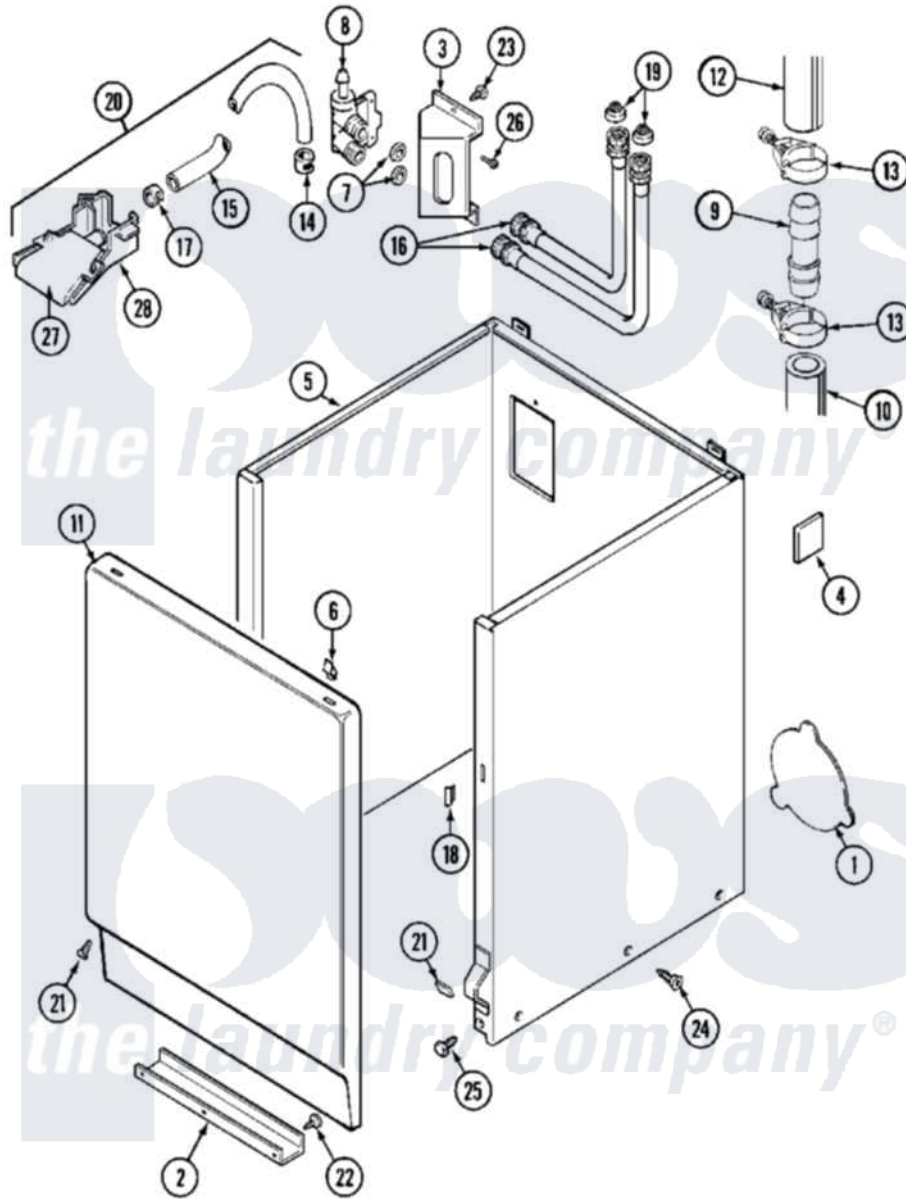

Maytag MAT10PDABL 04 - CABINET

Maytag [Residential Maytag MAT10PDABL Washer Parts](#) Parts Diagram 04 - CABINET
 Click on the part number to view part

Item	Original Part Number	Replaced By	Status	Part Description
001	211294	90767		Screw, 8A X 3/8 HeX Washer Head Tapping
"	212985	22002924		Plate, Access
"	NLA		Not Available	PLATE, ACCESS
002	213846			Guard, Belt
003	214812	22002361		Bracket, Water Valve
004	215058			Pad, Cabinet Bumper
005	NLA		Not Available	CABINET (WHT)
006	212982	22001650		Fastener, Spring
007	Y013783			Washer, Inlet Hose
008	205161	489503		Clamp
"	214337	96160		Screen
"	22001275			Valve, Water
"	22001604			Valve, Water 120V 60Hz
009	211111	16272		Connector, Straight
010	214768	211704		Hose, Drain
011	216078		Not Available	PANEL, FRONT (WHT)

"	216078L		Not Available	PANEL, FRONT (ALM) SUB
012	215057	211704		Hose, Drain
013	200461	285655		Clamp, Hose
014	216169	596669		Clamp, Manifold
015	22001190			Hose, Injector
"	22001608	22001954		Injector Hose And Clamp Kit
"	22001900			Preventer, Back Flow
016	205828	202860		Inlet Hose Assembly
017	216170	489503		Clamp
018	214376	22002331		Spacer, Front Panel
019	200961	12001413		Strainer And Washer Kit
020	22001304			Water Injector Assembly
021	204439			Screw And Fstner Assembly
022	211294	90767		Screw, 8A X 3/8 HeX Washer Head Tapping
023	212276	W10116760		Screw
024	213007			Xfor Cabinet See Cabinet, Back
025	213121	3400111		Screw, 12-14 X 5/8
"	213122	27001200		Screw
026	Y313561			Screw----NA
027	22001187			Injector
028	22001186			Injector