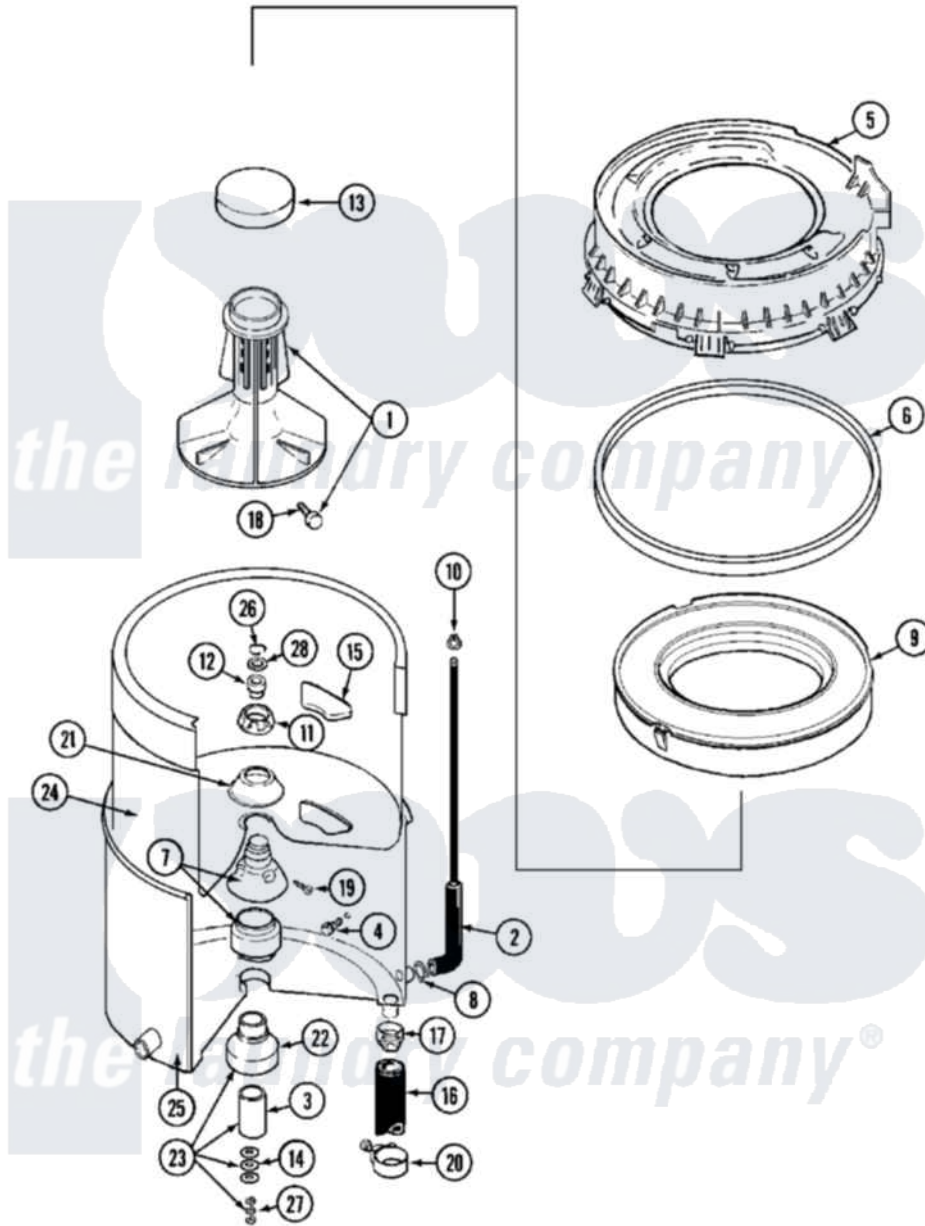

Maytag MAT10PDABL 05 - TUB

Maytag Residential Maytag MAT10PDABL Washer Parts Parts Diagram 05 - TUB
 Click on the part number to view part

Item	Original Part Number	Replaced By	Status	Part Description
001	208543			Agitator
002	212942	22001619		Tube, Water Level Switch
003	211130			Bearing Liner, Tub Bearing
004	200744	W10175939		Bolt
"	205254	W10175938		Bolt
005	22001299			Tub Cover And Gasket Assembly
"	22001606	12001270		Kit, Injector Acc.
006	Y22001201	22001007		Gasket, Cover To Tub
007	204012	6-2095720		Mounting S
008	211641			Clamp, 1-1/16"
009	22001142			Ring, Balance
010	410296	596669		Clamp, Manifold
011	211047	6-2110472		Nut- Clamp
012	Y0A4298	6-0A57420		Seal- Agitator
013	215532			Cap, Agitator
014	211100			Washer, Outer Tub

015	215980		Plug, Filter Hole
016	Y212989		Hose, Outer Tub To Pump
017	201011	285655	Clamp, Hose
018	206478	Not Available	SCREW & WASHER FOR AGITATOR
019	211618	22001423	Set Screw, Mounting Stem
020	202574	3367052	Clamp, Hose
021	211210		Washer, Clamping Nut
022	200824	6-2040130	Tub Bearin
023	204013	6-2040130	Tub Bearin
024	22001141	Y2201881	Tub, Inner Short White SP
025	22001115	22003312	Tub, Outer
026	Y015667		Retaining Ring
027	Y054867		Washer, Lock
028	Y015666		Washer, Retaining -