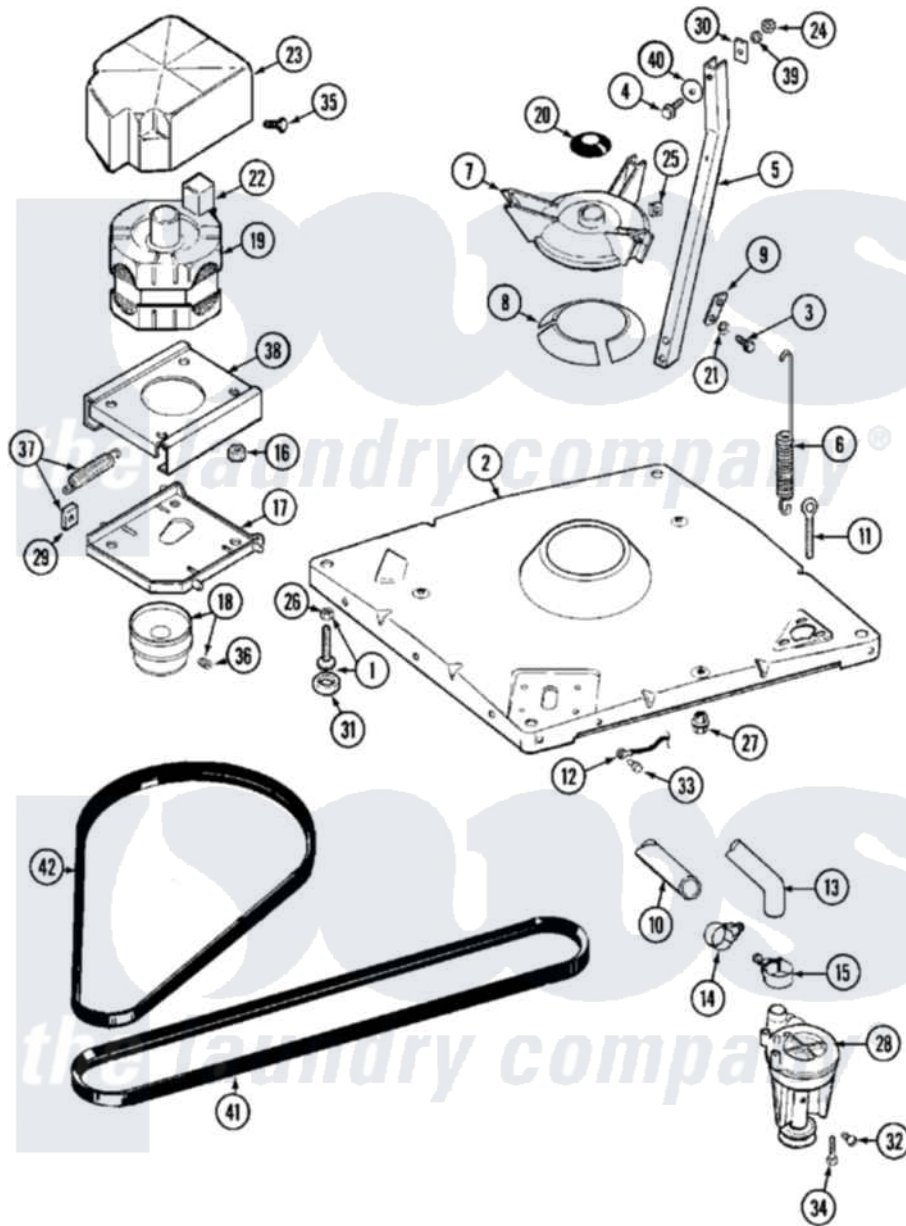

Maytag MAT10PDABL 06 - BASE

Maytag [Residential Maytag MAT10PDABL Washer Parts](#) Parts Diagram 06 - BASE
 Click on the part number to view part

Item	Original Part Number	Replaced By	Status	Part Description
001	Y302699	22003428		Leg, Adjustable
002	22001172	22002150		Base
003	Y015627			Screw- Hex
004	200744	W10175939		Bolt
"	205254	W10175938		Bolt
005	213100		Not Available	PART NOT USED
006	22001300			Spring, Centering
007	203725			Damper W/Bolt And Clip
008	203956			Damper Pad Kit
009	213073			Washer, Double Brace
010	214768	211704		Hose, Drain
011	216416			Bolt, Eye/Centering Spring
012	901220			Ground Wire
013	Y212989			Hose, Outer Tub To Pump
014	200461	285655		Clamp, Hose
015	202574	3367052		Clamp, Hose

016	Y311426	3400029	Nut, Adapter Plate
017	22001301		Mount, Motor Lower-Assembly
018	200816	6-2008160	Pulley- MO
019	201805	12002351	Motor-Drve
020	211028	22001586	Deflector, Water
021	911852	486009	Lockwasher
022	205131		Switch, Motor External Start
"	205132	Not Available	SWITCH, MOTOR EXTERNAL START No.201664-14,205463-4 & 201800-4
"	206505	Not Available	PROD. No.201664-15, & No.205463-3.
"	NLA	Not Available	SWITCH, MOTOR EXTERNAL START
023	215098		Shield, Motor
024	Y052734		Nut, Carrage Bolts And Bracket
025	Y052785		Nut, Brace To Damper
026	210385		Lock Nut For Adjustable Leg
027	211949		Nut, Adjustment Eyebolt
028	202203	6-2022030	Pump As Pa
029	Y204998	205000	Roller And Spring Kit 4+Spr
030	212979	Not Available	WASHER, TUB BRACE
031	210684		Foot, Adjustable Leg
032	Y015408	22003235	Screw, Bearing Insert
033	210186	3370225	Screw
034	211880		Screw, HeX Head No.10 X 1/2 Inc
035	213121	3400111	Screw, 12-14 X 5/8
036	Y053241		Set Screw, Motor Pulley
037	205000		Roller And Spring Kit 4+Spr
038	214956		Motor Mount Assembly
039	Y054867		Washer, Lock
040	211100		Washer, Outer Tub
041	211124		Part Not Used
042	211125		V Belt, Drive Pulley