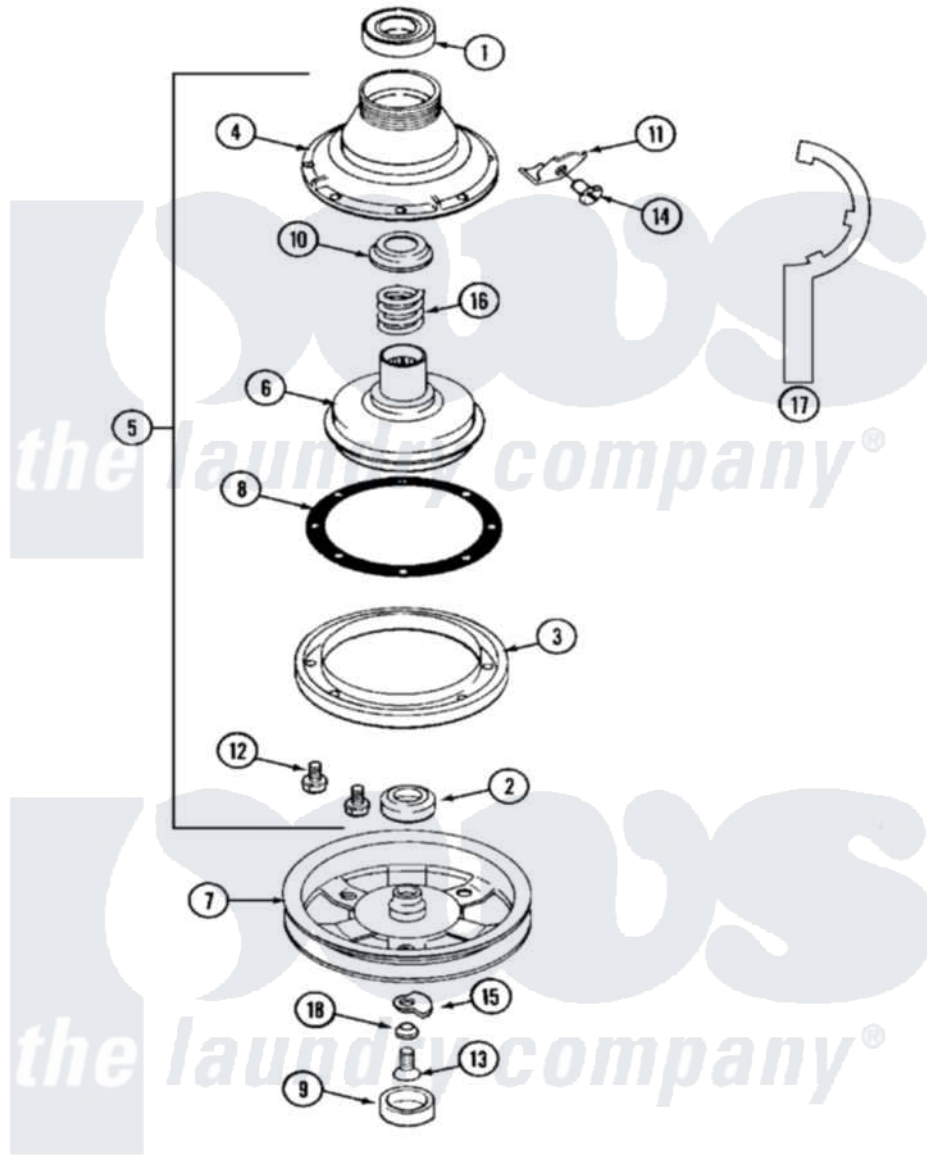

Maytag MAT10PDABL 08 - CLUTCH, BRAKE & BELTS

Maytag Residential Maytag MAT10PDABL Washer Parts Parts Diagram 08 - CLUTCH, BRAKE & BELTS
 Click on the part number to view part

Item	Original Part Number	Replaced By	Status	Part Description
001	Y200720	22003441		Bearing, Rear
002	200835			Bearing, Brake Rotor
003	211043	6-2011900		Brake Asse
004	211045	6-2011900		Brake Asse
005	201190	6-2011900		Brake Asse
006	201126	6-2011900		Brake Asse
007	211059	6-2301530		Pulley
008	211042	6-2011900		Brake Asse
009	NLA		Not Available	CAP, OIL RETAINER
010	211039	6-2011900		Brake Asse
011	213325			Clip, Retaining
012	211000			SCREW, BRAKE DRUM (HEX HEAD)
013	211375	681582		Screw
014	213326			Bolt, Sems Retaining Clip
015	211089			Lug, Stop Pulley
016	211041	6-2011900		Brake Asse

017 Y038315

[038315](#)

Tool

018 211090

[22003555](#)

Washer, Stop Lug