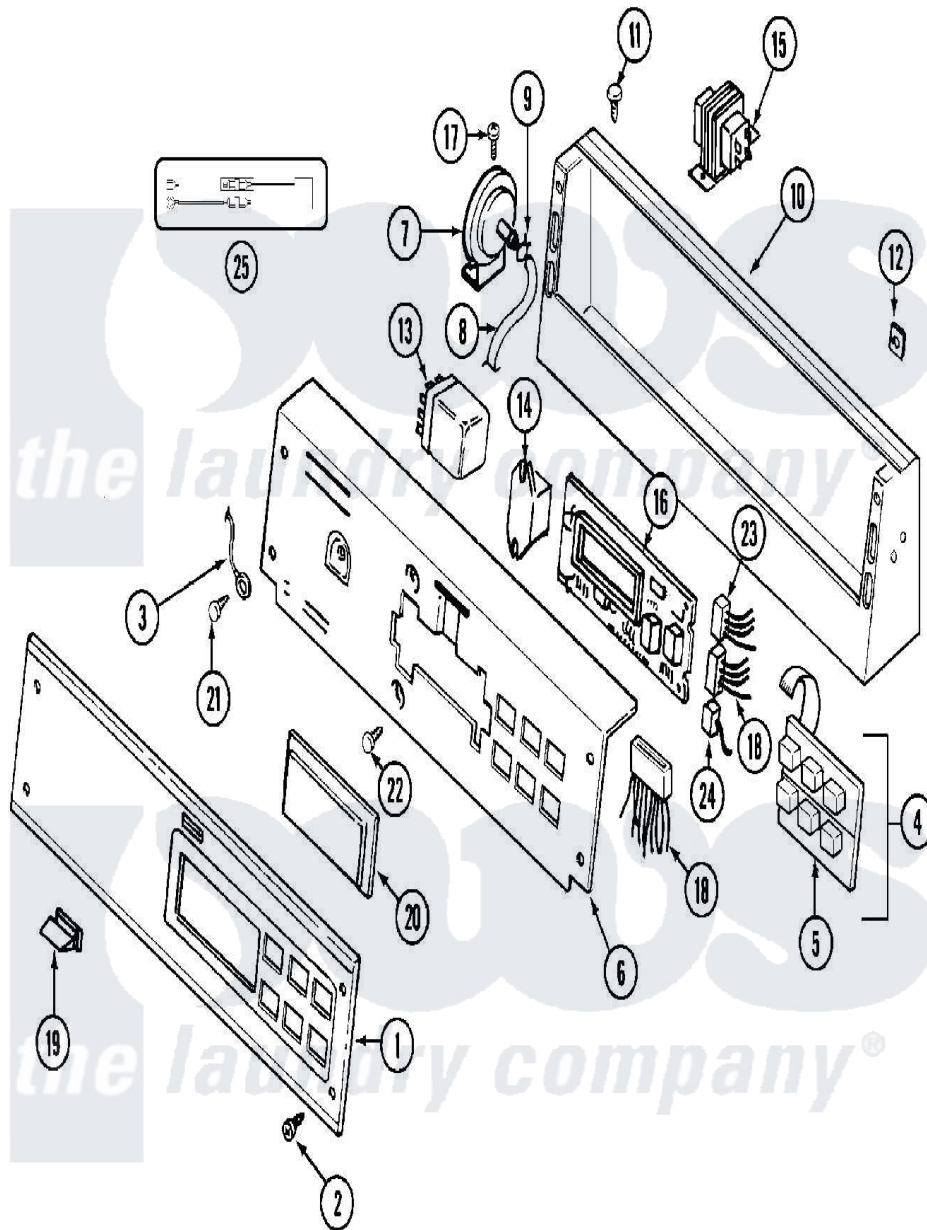

Maytag MAT10PDABL 09 - CONTROL PANEL

Maytag Residential Maytag MAT10PDABL Washer Parts Parts Diagram 09 - CONTROL PANEL
 Click on the part number to view part

Item	Original Part Number	Replaced By	Status	Part Description
001	NLA		Not Available	PANEL, CONTROL
002	215506			Screw, Control Panel Overlay
003	204807			Ground Wire, Supp. Plte To Top Cover
"	NLA		Not Available	WIRE, GROUND
004	206808	W10135389		Push Button And Switch Assembly
"	215526			Screw, Circuit Board
005	215517	W10131113		Push Button
006	215516			Plate, Back-Up
"	NLA		Not Available	(ALM)
007	22001308			Switch, Water Level
008	212942	22001619		Tube, Water Level Switch
009	410296	596669		Clamp, Manifold
010	206780			Control Cover Assembly
"	206780L	206780		Control Cover Assembly
011	212276	W10116760		Screw

012	215003		Fastener, Panel And Bracket
013	206421		Relay, Motor Reversing
014	206824	W10133335	Relay, Motor
"	212949	22001866	Screw, Relay
015	207766		Transformer
"	211294	90767	Screw, 8A X 3/8 HeX Washer Head Tapping
016	207767	22002954	Deflector, Water
"	33001249		Battery, Control Board
"	912077		Locknut, Reader Harness
"	NLA	Not Available	BOARD, CONTROL
"	NLA	Not Available	SUPPORT, BATTERY
"	Y215513		Standoff, Circuit Board
017	211294	90767	Screw, 8A X 3/8 HeX Washer Head Tapping
018	314531		Connector, Edgeborard
"	NLA	Not Available	WIRE HARNESS, MAIN --N
"	Y312953		Terminal, Edgeboard
019	214610		Bumper, Lid
020	33001208		Cover, Display
021	210186	3370225	Screw
022	215527	W10140652	Screw, 6-20 X 1/2
023	206799		Optic Switch Assembly
"	NLA	Not Available	CONNECTOR, EDGEBOARD--NA
024	208045		Harness, Wire Sensor Switch To Circuit Brd
"	22001361		Connector, Edgeboard
025	NLA	Not Available	SURGE SUPPRESSOR KIT