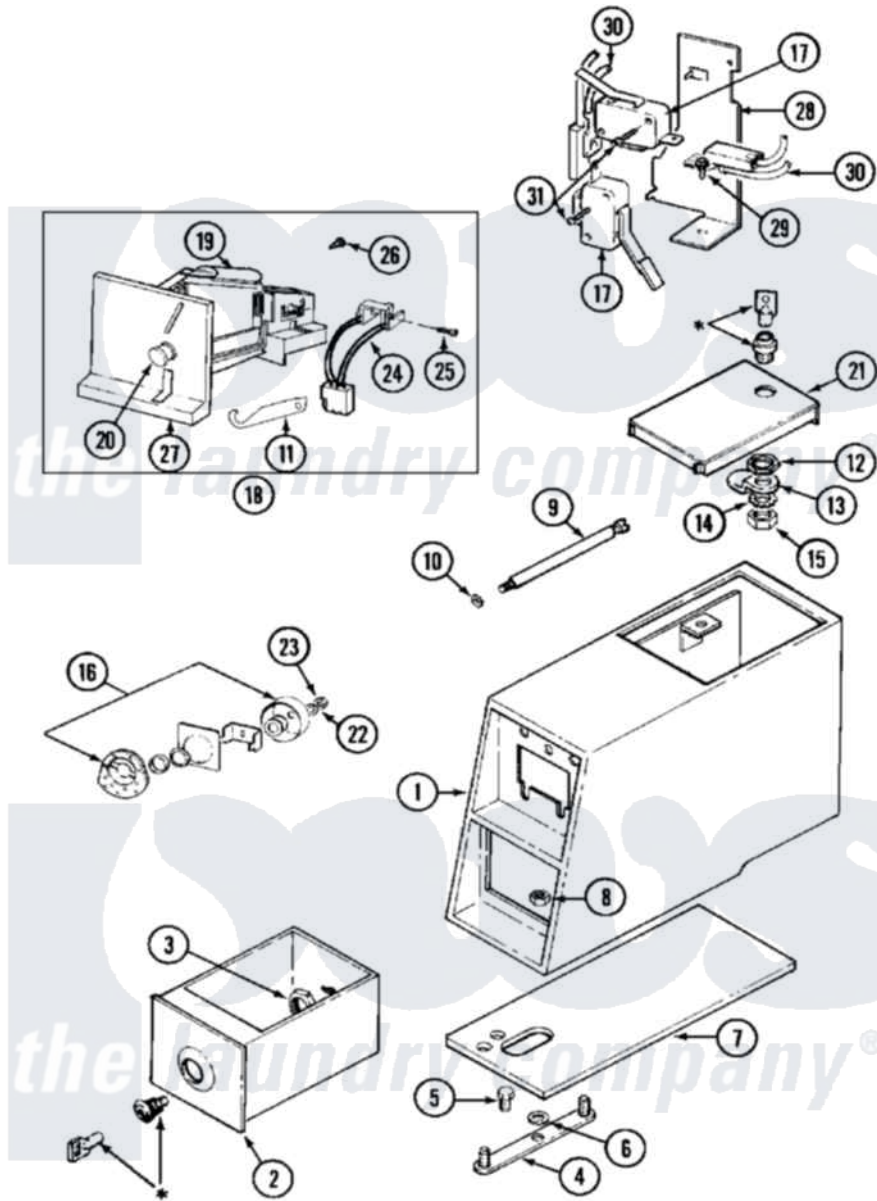

Maytag MAT10PDABW 01 - CONTROL CENTER

* CONTACT YOUR COMMERCIAL LAUNDRY DISTRIBUTOR

Maytag [Residential Maytag MAT10PDABW Washer Parts](#) Parts Diagram 01 - CONTROL CENTER

[Click on the part number to view part](#)

Item	Original Part Number	Replaced By	Status	Part Description
001	207940	22001407		Case, Coin Slide
"	207940L	22001408		(ALM)
002	207912	208884		Coin Box K
"	207912L	208884		Coin Box K
003	212328	W10139762		Hex Nut, 3/4-27
004	NLA		Not Available	STRAP, MOUNTING
005	211294	90767		Screw, 8A X 3/8 HeX Washer Head Tapping
006	910309			Washer, Mounting Strap
007	214660			Gasket, Control Center
008	Y052740	62739		Nut, Lock
009	213035			Bolt, Locking
010	910181			Lockwasher, Terminal Block
011	216200			Face Plate Return Button
012	212328	W10139762		Hex Nut, 3/4-27
013	213750	W10133266		Cam-Lock
014	22001354	W10177242		Hex-Nut 9/32 - 28

015	22001355		Nut, Lock Cam
016	NLA	Not Available	LOCK CAM ASSEMBLY
017	208042		Switch, Sensor
018	207948		Coin Drop Assembly
"	NLA	Not Available	(CAN.)
019	207947		Rejector, Coin
"	207949		Rejector, Coin
020	216009		BUTTON, RETURN
021	204216	Not Available	DOOR, ACCESS (WHT)
"	204216L		Door, Access
022	22001354	W10177242	Hex-Nut 9/32 - 28
023	22001355		Nut, Lock Cam
024	206799		Optic Switch Assembly
025	314665		Screw, Switch Assembly
026	216068		Screw, Coin Drop
027	216010	Y208306	Kit- Mtg C
028	NLA	Not Available	BRACKET, SENSOR SWITCH
029	NLA	Not Available	SCREW, BRACKET
030	208045		Harness, Wire Sensor Switch To Circuit Brd
031	912012	3400409	Screw