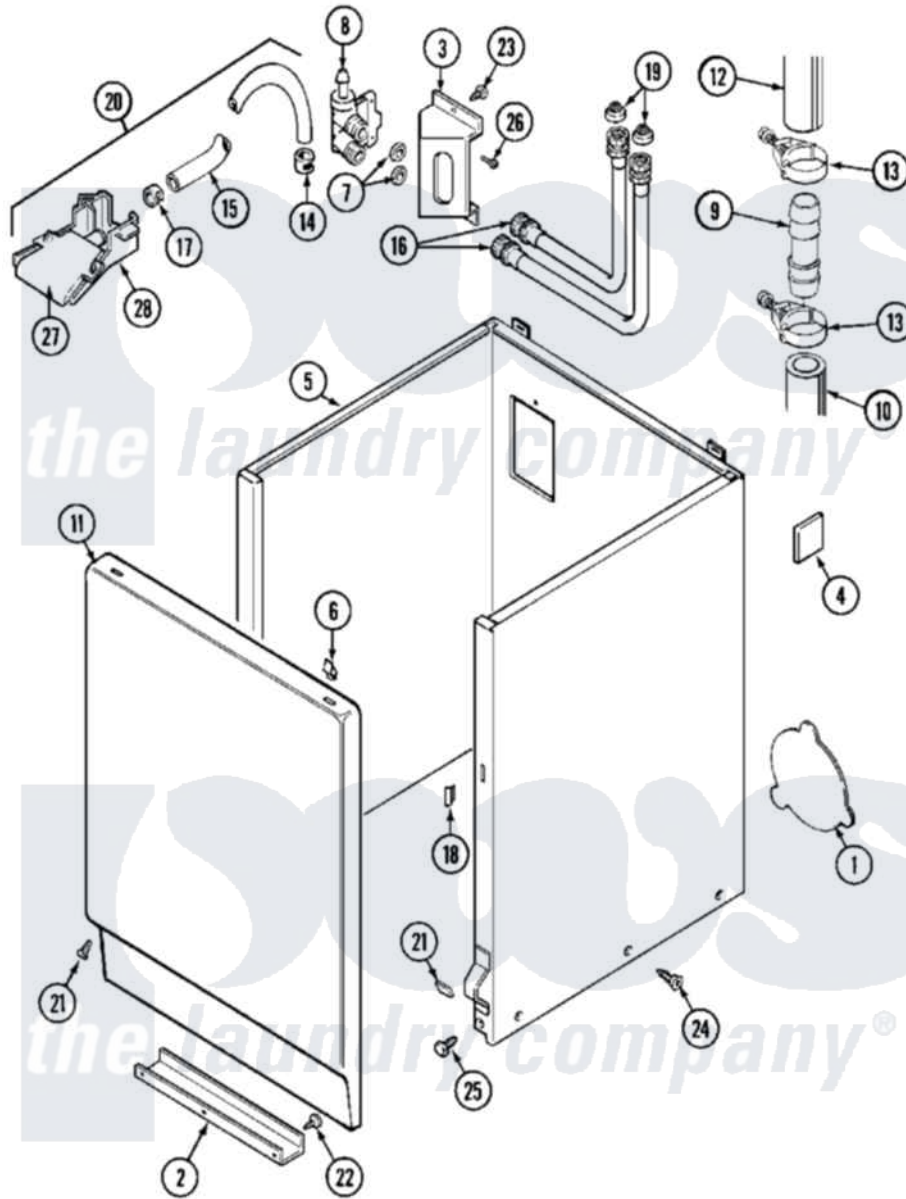

# Maytag MAT10PSAAW 03 - CABINET

Maytag [Residential Maytag MAT10PSAAW Washer Parts](#) Parts Diagram 03 - CABINET  
 Click on the part number to view part

Item	Original Part Number	Replaced By	Status	Part Description
001	211294	<a href="#">90767</a>		Screw, 8A X 3/8 HeX Washer Head Tapping
"	212985	<a href="#">22002924</a>		Plate, Access
"	NLA		Not Available	PLATE, ACCESS
002	<a href="#">213846</a>			Guard, Belt
003	214812	<a href="#">22002361</a>		Bracket, Water Valve
004	<a href="#">215058</a>			Pad, Cabinet Bumper
005	NLA		Not Available	CABINET (WHT)
006	212982	<a href="#">22001650</a>		Fastener, Spring
007	<a href="#">Y013783</a>			Washer, Inlet Hose
008	205161	<a href="#">489503</a>		Clamp
"	214337	<a href="#">96160</a>		Screen
"	<a href="#">22001275</a>			Valve, Water
"	<a href="#">22001604</a>			Valve, Water 120V 60Hz
009	211111	<a href="#">16272</a>		Connector, Straight
010	214768	<a href="#">211704</a>		Hose, Drain
011	216078		Not Available	PANEL, FRONT (WHT)