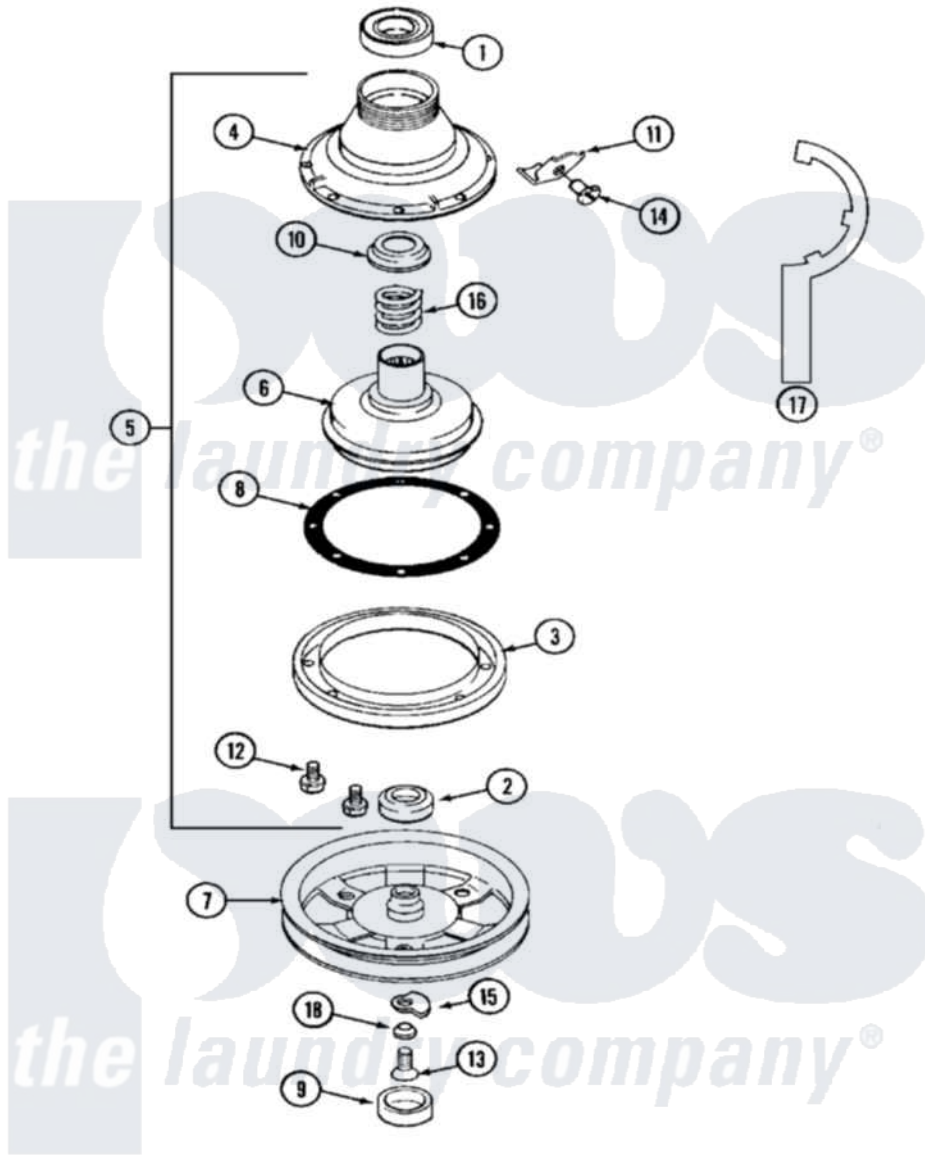

Maytag MAT10PSAAW 07 - CLUTCH, BRAKE & BELTS

Maytag Residential Maytag MAT10PSAAW Washer Parts Parts Diagram 07 - CLUTCH, BRAKE & BELTS
 Click on the part number to view part

Item	Original Part Number	Replaced By	Status	Part Description
001	Y200720	22003441		Bearing, Rear
002	200835			Bearing, Brake Rotor
003	211043	6-2011900		Brake Asse
004	211045	6-2011900		Brake Asse
005	201190	6-2011900		Brake Asse
006	201126	6-2011900		Brake Asse
007	211059	6-2301530		Pulley
008	211042	6-2011900		Brake Asse
009	NLA		Not Available	CAP, OIL RETAINER
010	211039	6-2011900		Brake Asse
011	213325			Clip, Retaining
012	211000			SCREW, BRAKE DRUM (HEX HEAD)
013	211375	681582		Screw
014	213326			Bolt, Sems Retaining Clip
015	211089			Lug, Stop Pulley
016	211041	6-2011900		Brake Asse

017 Y038315

[038315](#)

Tool

018 211090

[22003555](#)

Washer, Stop Lug