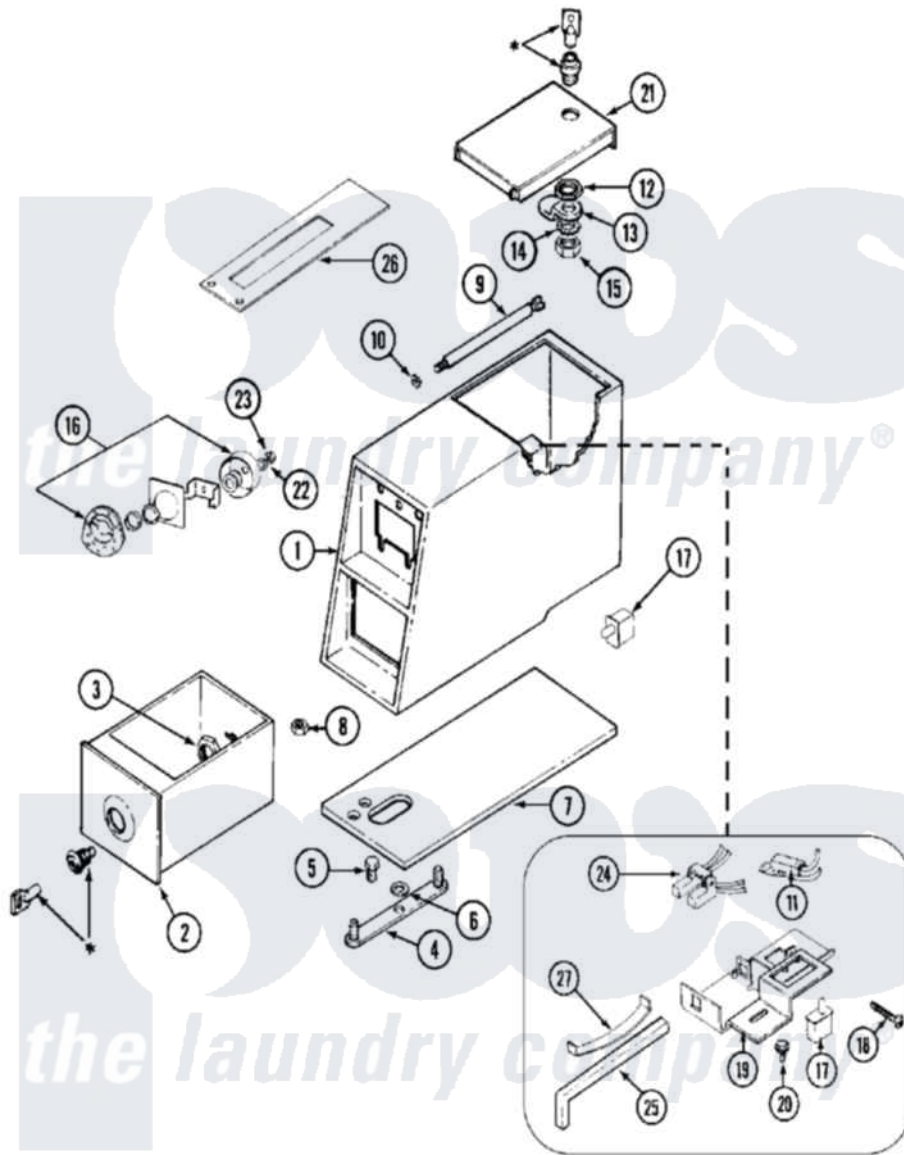

Maytag MAT10PSAAW 08 - CONTROL CENTER

***CONTACT YOUR COMMERCIAL LAUNDRY DISTRIBUTOR**

Maytag [Residential Maytag MAT10PSAAW Washer Parts](#) Parts Diagram 08 - CONTROL CENTER
 Click on the part number to view part

Item	Original Part Number	Replaced By	Status	Part Description
001	22001405			Case, Coin Slide
"	22001406	22001405		Case, Coin Slide
002	207913	208883		Coin Box K
"	NLA		Not Available	(ALM)
003	212328	W10139762		Hex Nut, 3/4-27
004	NLA		Not Available	STRAP, MOUNTING
005	211294	90767		Screw, 8A X 3/8 HeX Washer Head Tapping
006	910309			Washer, Mounting Strap
007	214660			Gasket, Control Center
008	Y052740	62739		Nut, Lock
009	215559			Bolt, Coin Slide Locking
010	910387			Lockwasher, Vault Assembly
011	208045			Harness, Wire Sensor Switch To Circuit Brd
012	212328	W10139762		Hex Nut, 3/4-27
013	213750	W10133266		Cam-Lock

014	22001354	W10177242		Hex-Nut 9/32 - 28
015	22001355			Nut, Lock Cam
016	NLA		Not Available	LOCK CAM ASSEMBLY
017	33001250			Switch, Vault And Service Door
018	314665			Screw, Switch Assembly
019	33001253			Bracket, Sensor Switch
020	211605			Bezel, Timer Dial
"	212276	W10116760		Screw
021	204216		Not Available	DOOR, ACCESS (WHT)
"	204216L			Door, Access
022	22001354	W10177242		Hex-Nut 9/32 - 28
023	216203			Lockwasher, Double "D"
"	22001355			Nut, Lock Cam
024	206799			Optic Switch Assembly
025	216442			Rod, Actuator
026	NLA		Not Available	BRACKET, OPTIC SWITCH ACT.
027	33001252			Spring, Switch Rod