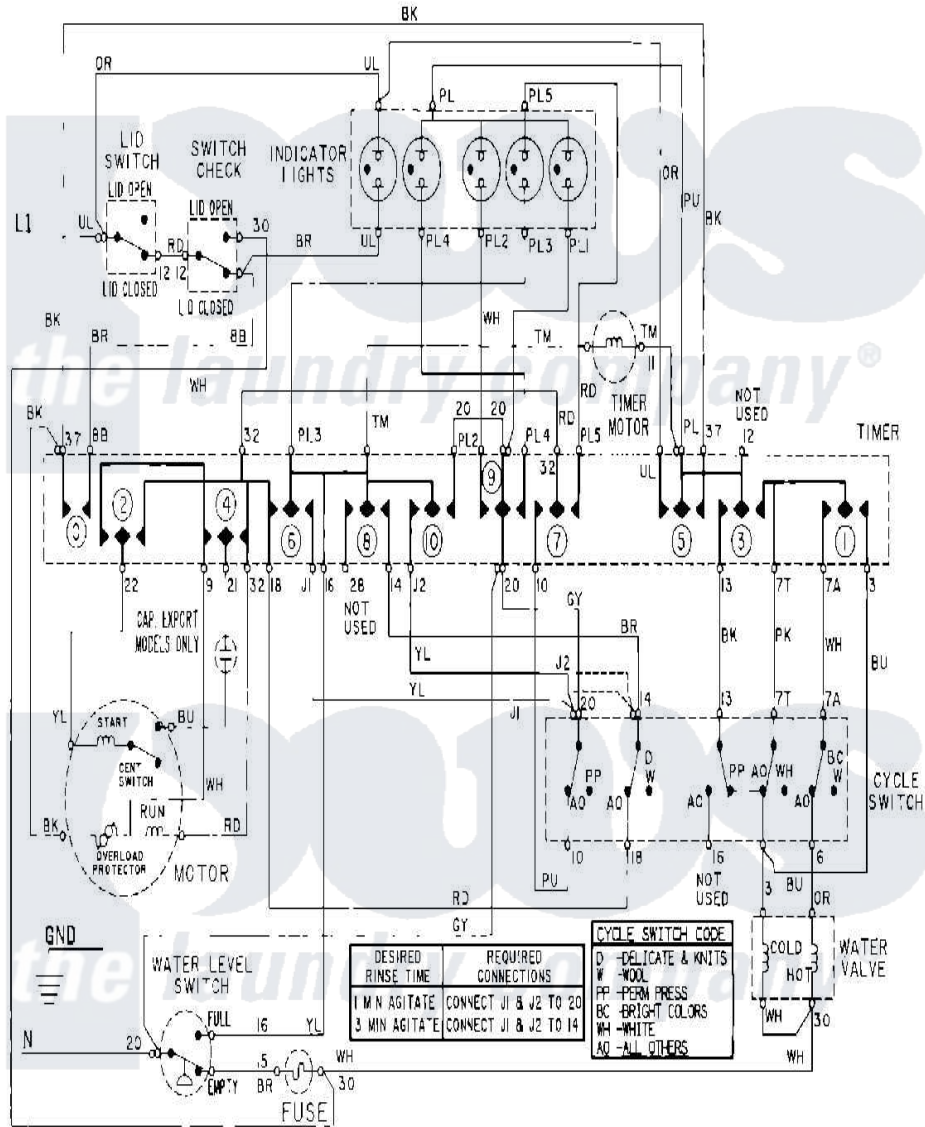

Maytag MAT11CSBKL 09 - WIRING INFORMATION

Maytag [Residential Maytag MAT11CSBKL Washer Parts](#) Parts Diagram 09 - WIRING INFORMATION
 Click on the part number to view part

Item	Original Part Number	Replaced By	Status	Part Description
001	NLA		Not Available	WIRING INFORMATION