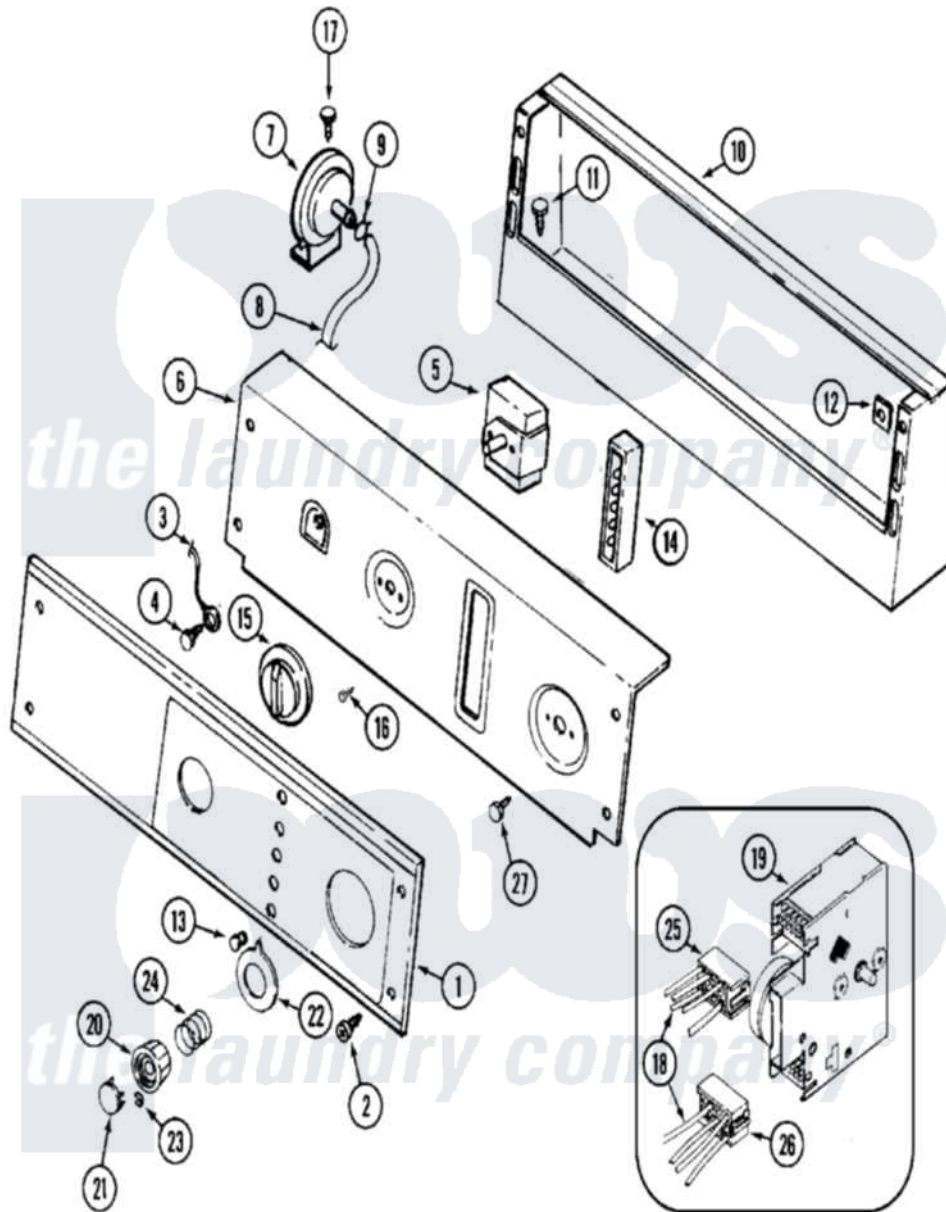

Maytag MAT11MNAAW 01 - CONTROL PANEL

Maytag [Residential Maytag MAT11MNAAW Washer Parts](#) Parts Diagram 01 - CONTROL PANEL
 Click on the part number to view part

Item	Original Part Number	Replaced By	Status	Part Description
001	22001147			Panel, Control
"	NLA		Not Available	PANEL, CONTROL
002	215506			Screw, Control Panel Overlay
003	204807			Ground Wire, Supp. Plte To Top Cover
004	210186	3370225		Screw
005	205353			Switch, DiAl-A-Fabric
006	215571	22001596		Plate, Back-Up
"	22001596			Plate, Back-Up
007	203263	22004474		Switch- Pr
008	212942	22001619		Tube, Water Level Switch
009	410296	596669		Clamp, Manifold
010	22001366			Console
011	211294	90767		Screw, 8A X 3/8 Hex Washer Head Tapping
"	Y313559			Screw
012	215003			Fastener, Panel And Bracket

013	215564		Lens, Indicator Light
014	206881		Indicator, Light
"	206882	W10133276	Indicator, Five Light
015	206894		Knob, Selector
"	215561	206894	Knob, Selector
016	Y313588	488234	Screw 8-32 X 1/4
017	211294	90767	Screw, 8A X 3/8 HeX Washer Head Tapping
018	22001089		Wire Harness, Main
"	22001092		Wire Harness, Main
"	22002221	22002258	Wire Harness Kit
019	22001082		Timer
"	22001084		Timer
020	206892		Control Knob
021	314723	W10133501	Cap, Knob
022	206893	22001571	Bezel, Timer Dial
"	22001571		Bezel, Timer Dial
023	211605		Bezel, Timer Dial
024	211065		Spring, Index Wheel
025	22001349		HOUSING, CONNECTOR (BLK)
026	22001350	Not Available	HOUSING, CONNECTOR (WHT)
"	NLA	Not Available	CONNECTOR, WIRE
027	216412		Screw, Bracket To Timer