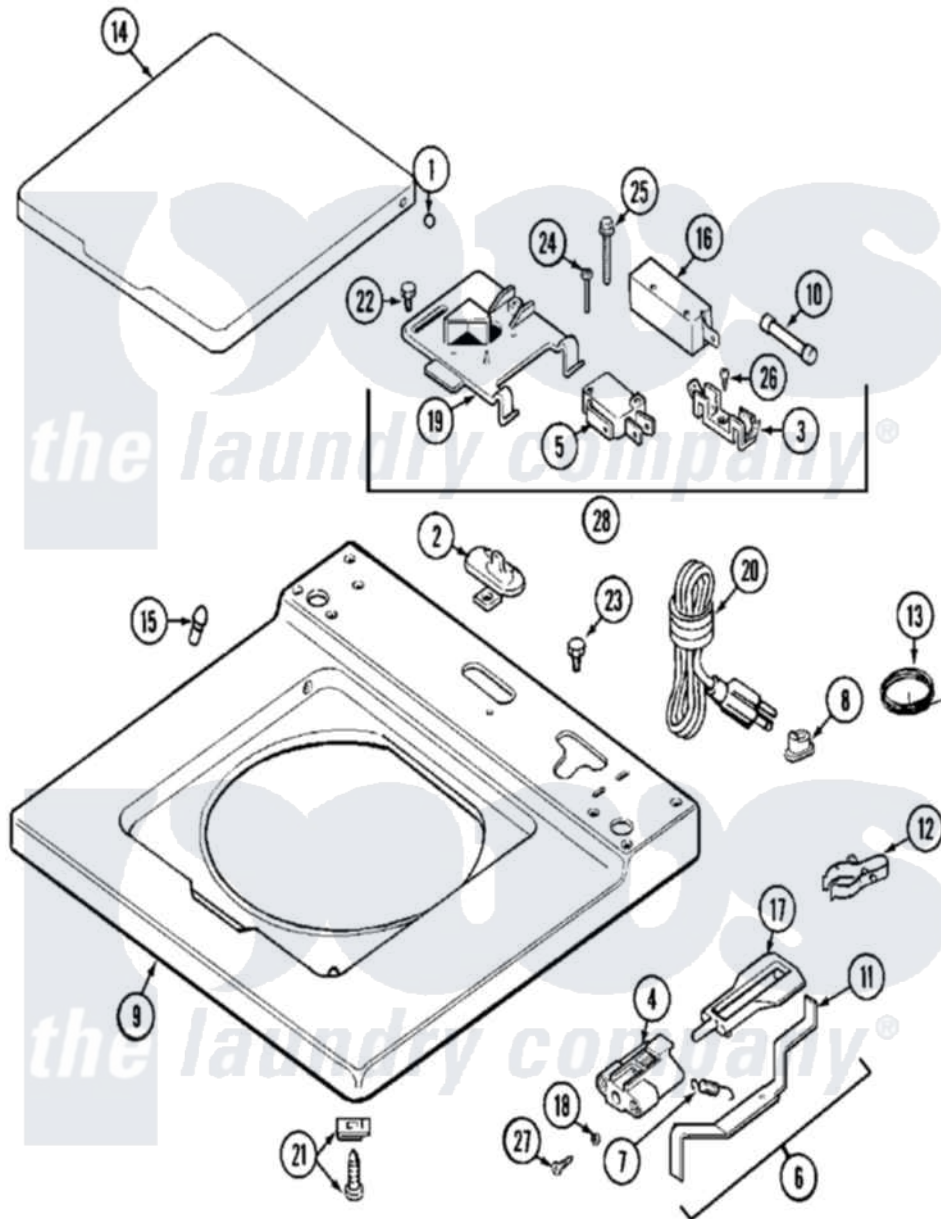

Maytag MAT11MNAAW 02 - TOP

Maytag [Residential Maytag MAT11MNAAW Washer Parts](#) Parts Diagram 02 - TOP
 Click on the part number to view part

Item	Original Part Number	Replaced By	Status	Part Description
001	211726			Hinge, Ball Lid
002	207159	489355		Screw, 8 X 1/2
"	22001298			Cap, Top Cover
003	207167			Block, Fuse
004	NLA		Not Available	BRACKET, PLUNGER
005	207166			Switch, Check
006	22001311			Unbalance Lever Assembly
007	213720			Spring, Lid Switch
008	211881			Grommet, Cord Part Not Used-Gas Models Only
"	NLA		Not Available	GROMMET, CORD
009	22001117		Not Available	TOP COVER ASSEMBLY (WHT)
"	22001554		Not Available	TOP, MAIN (WHT-ENG)
010	207168	22001682		Switch Assembly, Lid W/4amp Fuse
011	22001136			Lever, Unbalance

012	301548		Clamp, Ground Wire
013	204807		Ground Wire, Supp. Plte To Top Cover
"	210186	3370225	Screw
014	22001357	22001893	Lid
"	22001597		Lid
015	212716		Bumper, Lid
016	205415	279347	Switch-Lid
017	216255		Plunger, Lid Switch
018	211500		Washer, Bracket To Top Cover
019	Y215699	22001678	Bracket, Switch And Fuse
020	205056	204590	Cord, Power
"	208569	Not Available	CORD, POWER
"	22001351	Not Available	CORD, POWER
021	204445		Screw And Fastener Assembly
022	207159	489355	Screw, 8 X 1/2
023	210186	3370225	Screw
024	22001352		Screw, Check Switch
025	213501		Screw, No.6-20 X 1-1/8 Inch
026	Y311711		Screw, Fuse Block
027	910182	25-7809	Screw, No.6-20 1/2 Flthd Torx
028	207176	22001682	Switch Assembly, Lid W/4amp Fuse