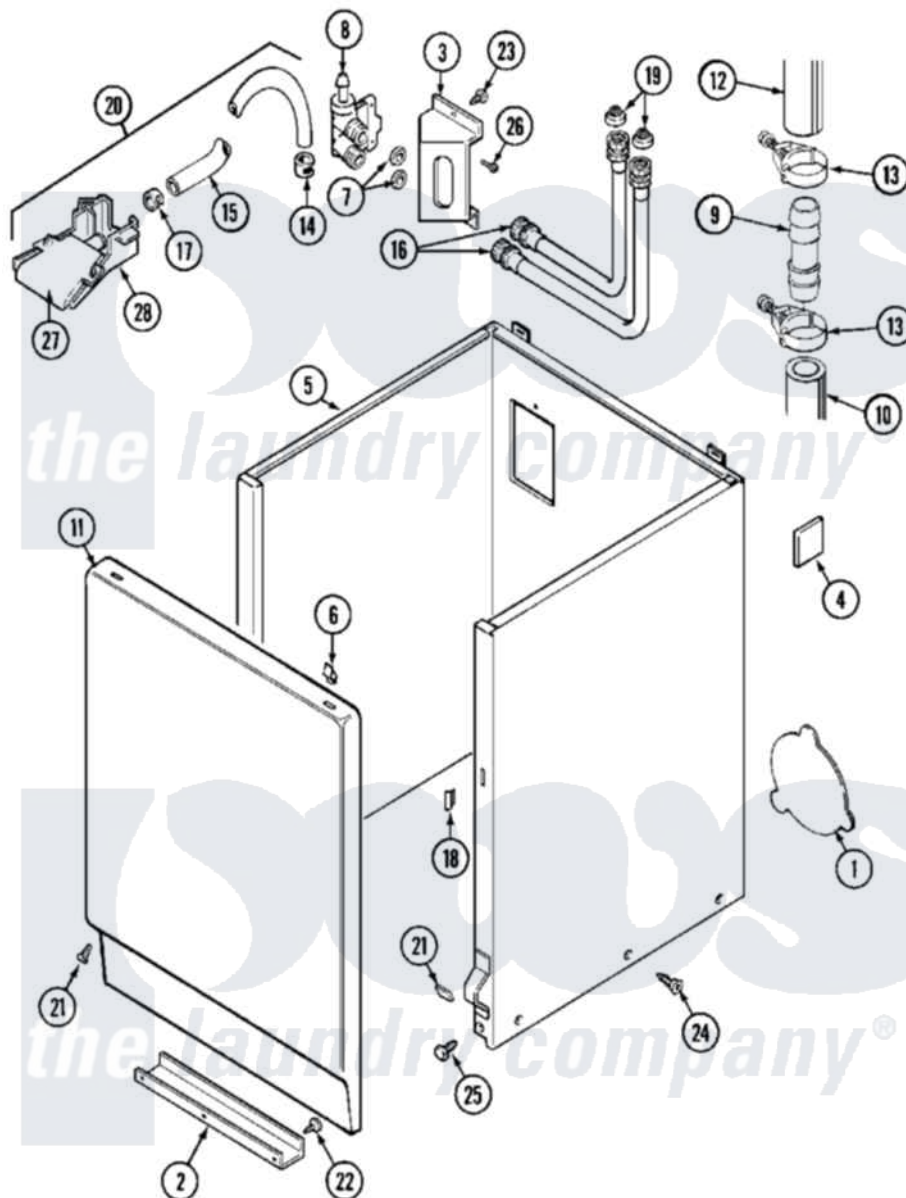

Maytag MAT11MNAAW 03 - CABINET

Maytag [Residential Maytag MAT11MNAAW Washer Parts](#) Parts Diagram 03 - CABINET
 Click on the part number to view part

Item	Original Part Number	Replaced By	Status	Part Description
001	211294	90767		Screw, 8A X 3/8 HeX Washer Head Tapping
"	212985	22002924		Plate, Access
"	NLA		Not Available	PLATE, ACCESS
002	213846			Guard, Belt
003	214812	22002361		Bracket, Water Valve
004	215058			Pad, Cabinet Bumper
005	NLA		Not Available	CABINET (WHT)
006	212982	22001650		Fastener, Spring
007	Y013783			Washer, Inlet Hose
008	214337	96160		Screen
"	22001196			Valve, Water
"	22001275			Valve, Water
"	22001276	22004332		Water Valve 240V/50Hz, Comm
009	211111	16272		Connector, Straight
010	214768	211704		Hose, Drain

011	216078	Not Available	PANEL, FRONT (WHT)
012	215057	211704	Hose, Drain
013	200461	285655	Clamp, Hose
014	216169	596669	Clamp, Manifold
015	22001190		Hose, Injector
016	205828	202860	Inlet Hose Assembly
"	208100	76313	Hosefill
017	216170	489503	Clamp
018	214376	22002331	Spacer, Front Panel
019	200961	12001413	Strainer And Washer Kit
020	22001304		Water Injector Assembly
021	204439		Screw And Fstner Assembly
022	211294	90767	Screw, 8A X 3/8 HeX Washer Head Tapping
023	212276	W10116760	Screw
024	213007		Xfor Cabinet See Cabinet, Back
025	213121	3400111	Screw, 12-14 X 5/8
"	213122	27001200	Screw
026	Y313561		Screw----NA
027	22001187		Injector
028	22001186		Injector