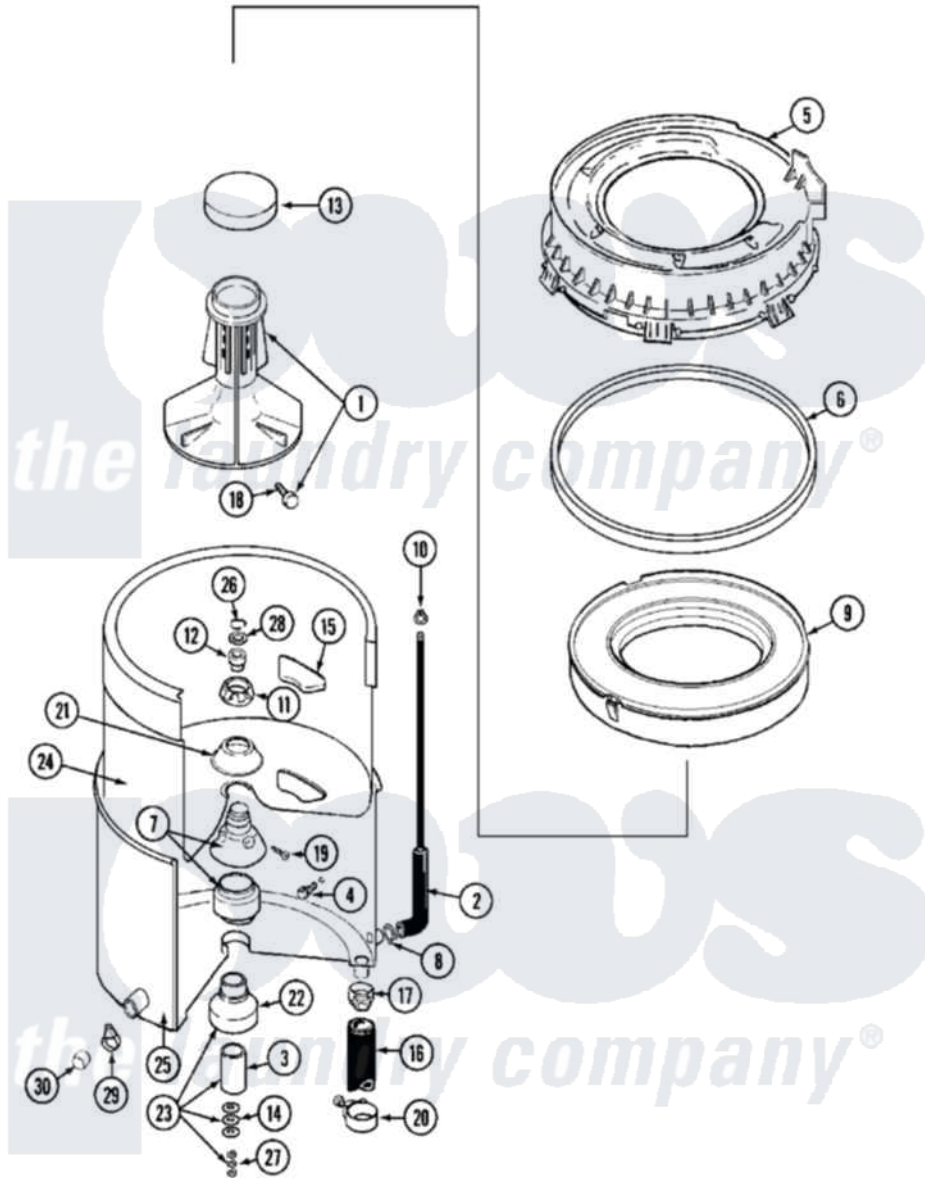

Maytag MAT11MNAAW 04 - TUB

Maytag Residential Maytag MAT11MNAAW Washer Parts Parts Diagram 04 - TUB
 Click on the part number to view part

Item	Original Part Number	Replaced By	Status	Part Description
001	207228			Agitator W/Lock Screw
002	212942	22001619		Tube, Water Level Switch
003	211130			Bearing Liner, Tub Bearing
004	200744	W10175939		Bolt
"	205254	W10175938		Bolt
005	22001299			Tub Cover And Gasket Assembly
006	Y22001201	22001007		Gasket, Cover To Tub
007	204012	6-2095720		Mounting S
008	211641			Clamp, 1-1/16"
009	22001142			Ring, Balance
010	410296	596669		Clamp, Manifold
011	211047	6-2110472		Nut- Clamp
012	Y0A4298	6-0A57420		Seal- Agitator
013	216251			Cap, Agitator
014	211100			Washer, Outer Tub
015	215980			Plug, Filter Hole

016	213045		Hose, Outer Tub Part Not Used
017	201011	285655	Clamp, Hose
018	206478	Not Available	SCREW & WASHER FOR AGITATOR
019	211618	22001423	Set Screw, Mounting Stem
020	202574	3367052	Clamp, Hose
021	211210		Washer, Clamping Nut
022	200824	6-2040130	Tub Bearin
023	204013	6-2040130	Tub Bearin
024	22001139		Tub, Inner
025	22001114	Not Available	TUB, OUTER (EX. LARGE)
026	Y015667		Retaining Ring
027	Y054867		Washer, Lock
028	Y015666		Washer, Retaining -
029	214739	596669	Clamp, Manifold
030	214725		Cap For Spout-Outer Tub