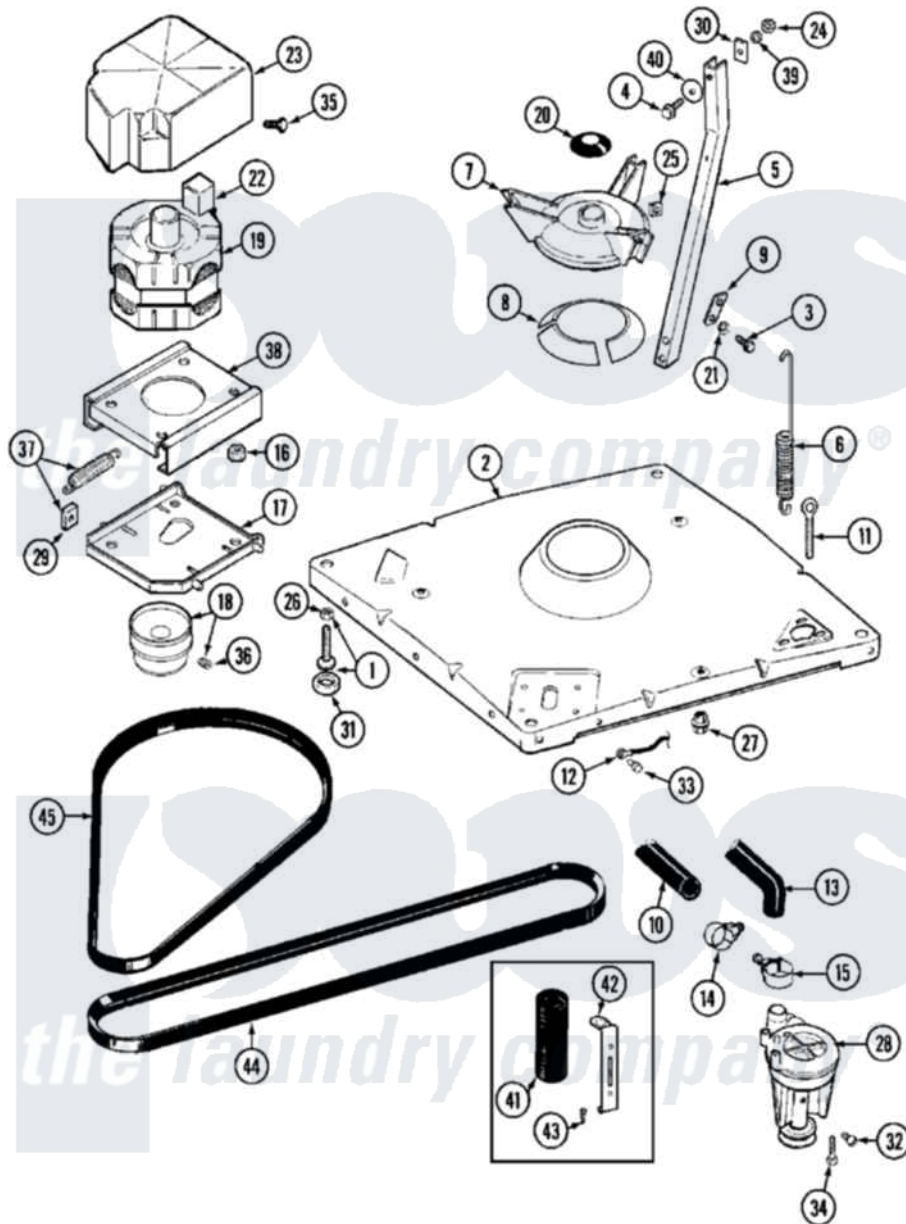

Maytag MAT11MNAAW 05 - BASE

Maytag [Residential Maytag MAT11MNAAW Washer Parts](#) Parts Diagram 05 - BASE
 Click on the part number to view part

Item	Original Part Number	Replaced By	Status	Part Description
001	Y302699	22003428		Leg, Adjustable
002	22001172	22002150		Base
003	Y015627			Screw- Hex
004	200744	W10175939		Bolt
"	205254	W10175938		Bolt
005	213053			Brace, Tub Part Not Used
006	22001300			Spring, Centering
007	203725			Damper W/Bolt And Clip
008	203956			Damper Pad Kit
009	213073			Washer, Double Brace
010	214768	211704		Hose, Drain
011	216416			Bolt, Eye/Centering Spring
012	901220			Ground Wire
013	213045			Hose, Outer Tub Part Not Used
014	200461	285655		Clamp, Hose
015	202574	3367052		Clamp, Hose