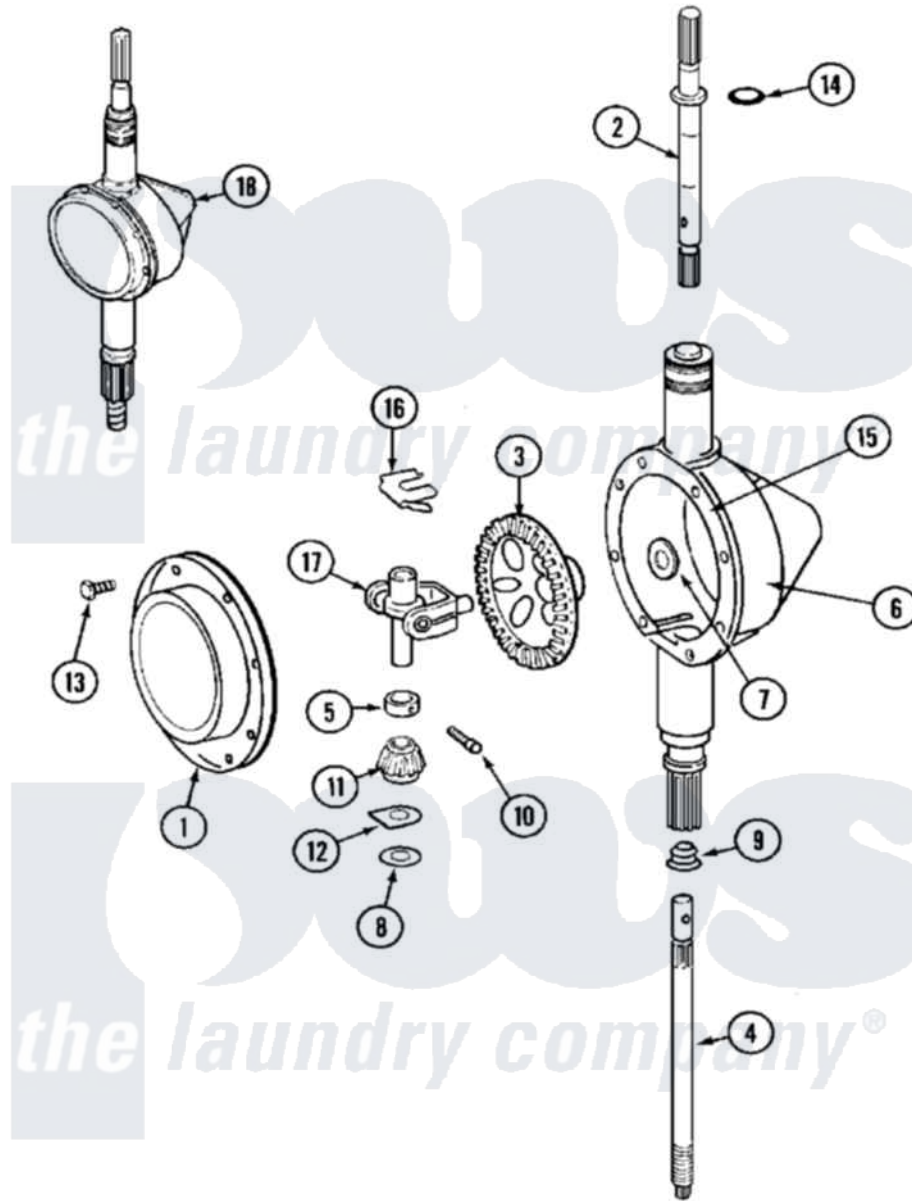

Maytag MAT11MNAAW 06 - TRANSMISSION

Maytag Residential Maytag MAT11MNAAW Washer Parts Parts Diagram 06 - TRANSMISSION
 Click on the part number to view part

Item	Original Part Number	Replaced By	Status	Part Description
001	206628			Cover, Transmission
002	207153	6-2097820		Kit- Shaft
003	206713	6-2067130		Gear- Beve
004	215410	12001450		Ctr Shaft W/Collar Andkeeper- Dp
005	215415		Not Available	COLLAR, LOWER
006	206624	6-2097750		Trans Dee
007	215394			Washer, Bevel Gear
008	211483	6-2114830		Washer- SP
009	206602	207843		Lip Seal Repair Kit
010	Y206629			Pin, Collar
011	215401	W10221114		Pinion
012	215395			Plate, Clutch
013	215417		Not Available	SCREW, TRANSMISSION COVER
014	210690			Seal, Rubber
015	Y058700	675652		Adhesive

016 [215581](#)

Spring, Agitator Shaft

017 206685

[6-2066850](#)

Yoke

018 206707

[6-2097750](#)

Trans Dee