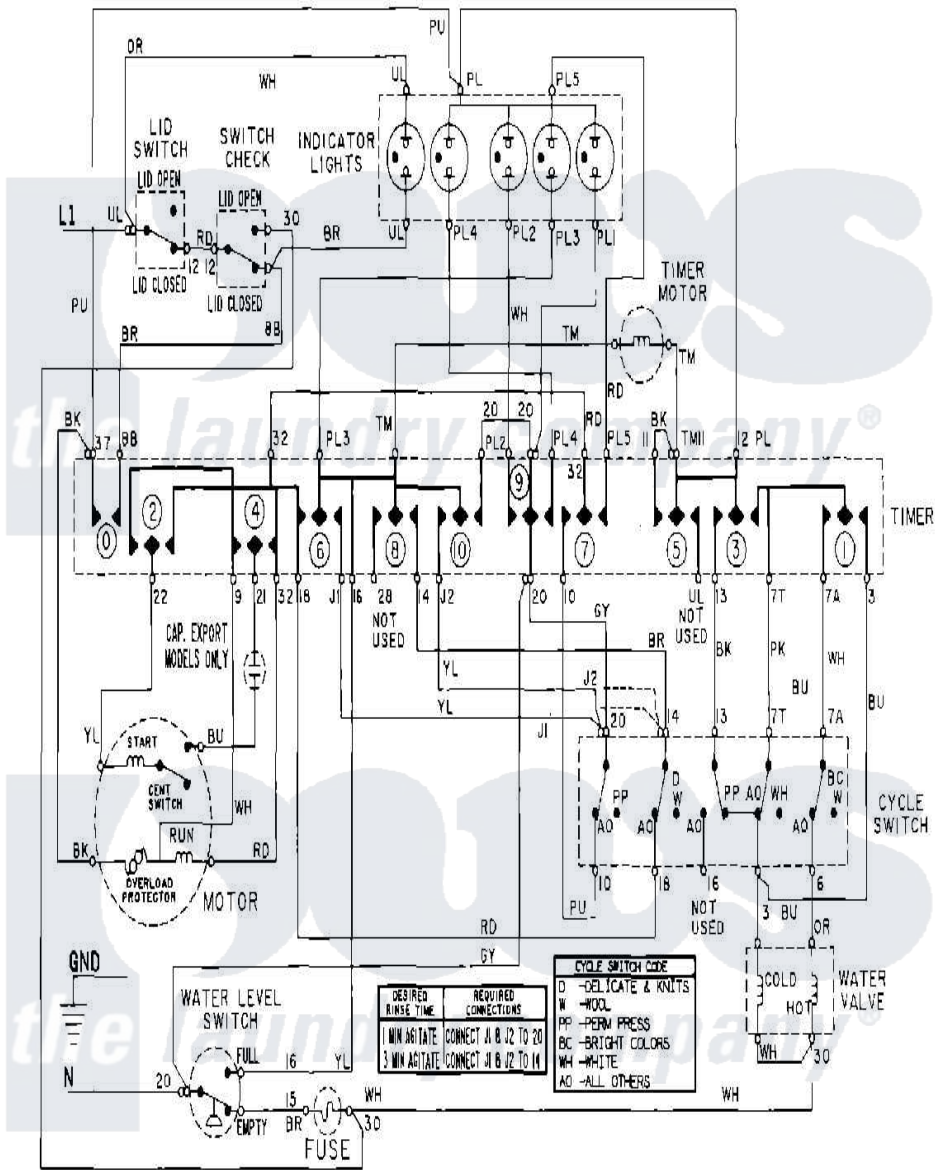

Maytag MAT11MNAAW 08 - WIRING INFORMATION

Maytag Residential Maytag MAT11MNAAW Washer Parts Parts Diagram 08 - WIRING INFORMATION
 Click on the part number to view part

Item	Original Part Number	Replaced By	Status	Part Description
001	NLA		Not Available	WIRING INFORMATION