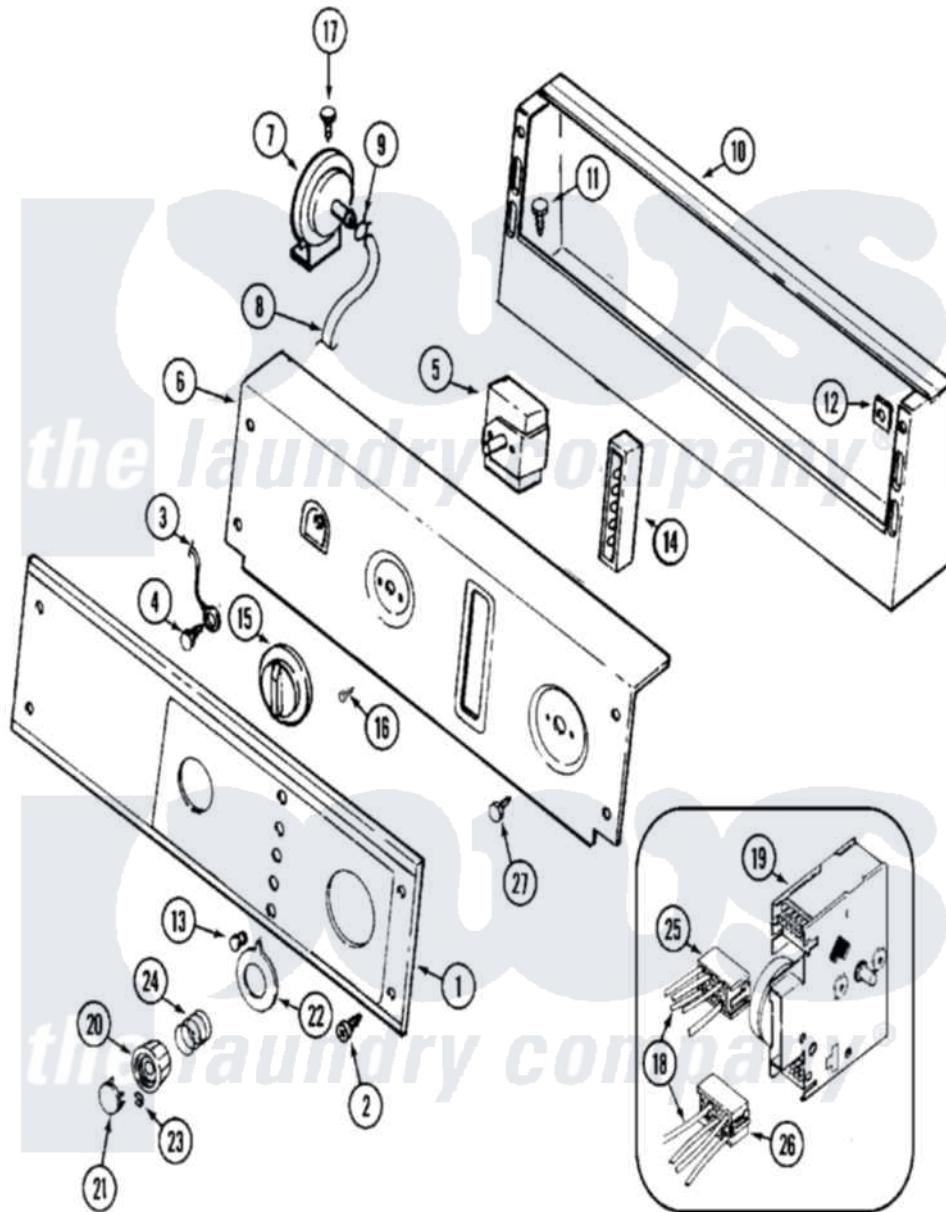

Maytag MAT11MNAGW 01 - CONTROL PANEL

Maytag [Residential Maytag MAT11MNAGW Washer Parts](#) Parts Diagram 01 - CONTROL PANEL
 Click on the part number to view part

| Item | Original Part Number | Replaced By | Status | Part Description |
|------|--------------------------|--------------------------|---------------|---|
| 001 | 22001147 | | | Panel, Control |
| " | NLA | | Not Available | PANEL, CONTROL |
| 002 | 215506 | | | Screw, Control Panel Overlay |
| 003 | 204807 | | | Ground Wire, Supp. Plte To Top Cover |
| 004 | 210186 | 3370225 | | Screw |
| 005 | 205353 | | | Switch, DiAl-A-Fabric |
| 006 | 215571 | 22001596 | | Plate, Back-Up |
| " | 22001596 | | | Plate, Back-Up |
| 007 | 203263 | 22004474 | | Switch- Pr |
| 008 | 212942 | 22001619 | | Tube, Water Level Switch |
| 009 | 410296 | 596669 | | Clamp, Manifold |
| 010 | 22001366 | | | Console |
| 011 | 211294 | 90767 | | Screw, 8A X 3/8 HeX Washer Head Tapping |
| " | Y313559 | | | Screw |
| 012 | 215003 | | | Fastener, Panel And Bracket |