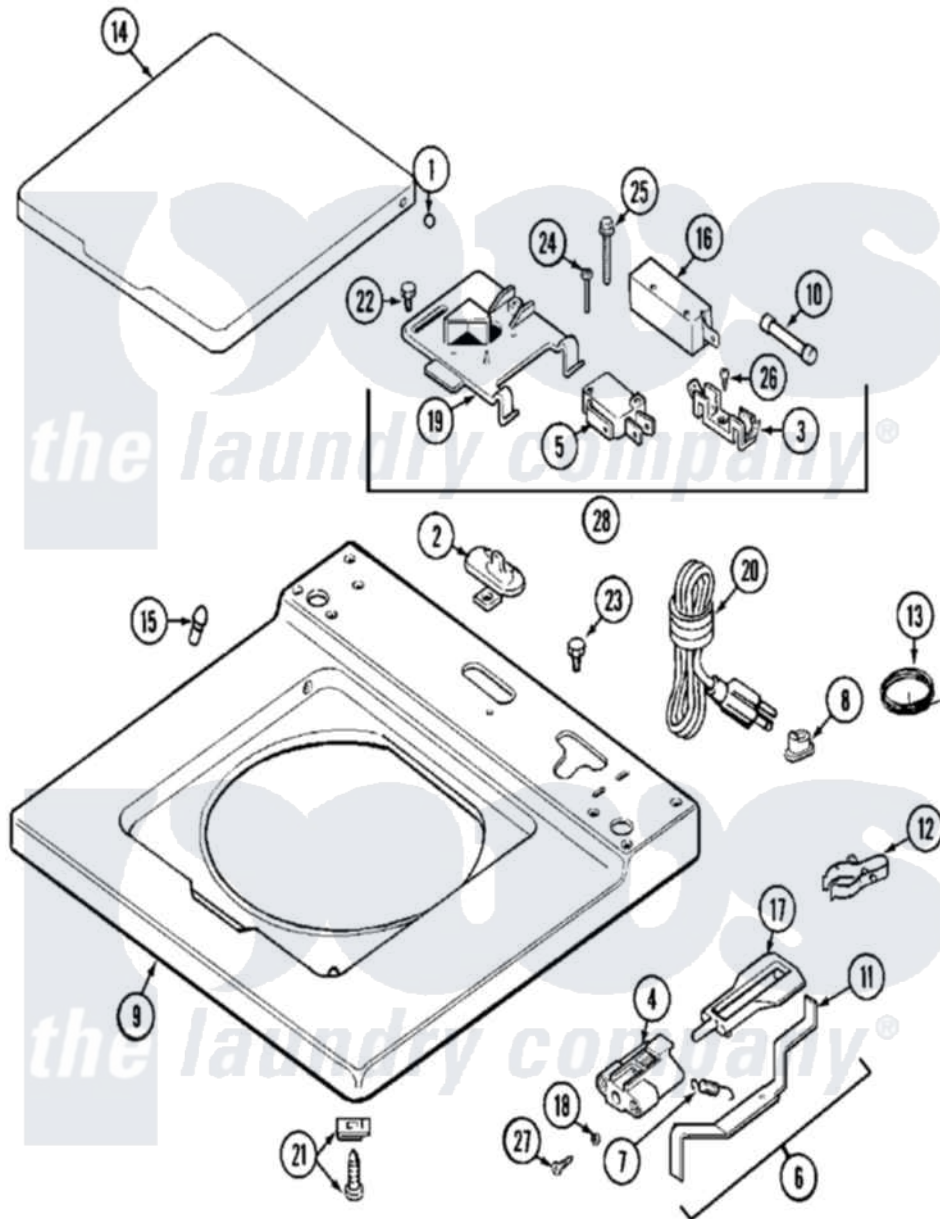

Maytag MAT11MNAGW 02 - TOP

Maytag [Residential Maytag MAT11MNAGW Washer Parts](#) Parts Diagram 02 - TOP
 Click on the part number to view part

Item	Original Part Number	Replaced By	Status	Part Description
001	211726			Hinge, Ball Lid
002	207159	489355		Screw, 8 X 1/2
"	22001298			Cap, Top Cover
003	207167			Block, Fuse
004	NLA		Not Available	BRACKET, PLUNGER
005	207166			Switch, Check
006	22001311			Unbalance Lever Assembly
007	213720			Spring, Lid Switch
008	211881			Grommet, Cord Part Not Used-Gas Models Only
"	NLA		Not Available	GROMMET, CORD
009	22001117		Not Available	TOP COVER ASSEMBLY (WHT)
"	22001554		Not Available	TOP, MAIN (WHT-ENG)
010	207168	22001682		Switch Assembly, Lid W/4amp Fuse
011	22001136			Lever, Unbalance

012	301548		Clamp, Ground Wire
013	204807		Ground Wire, Supp. Plte To Top Cover
"	210186	3370225	Screw
014	22001357	22001893	Lid
"	22001597		Lid
015	212716		Bumper, Lid
016	205415	279347	Switch-Lid
017	216255		Plunger, Lid Switch
018	211500		Washer, Bracket To Top Cover
019	Y215699	22001678	Bracket, Switch And Fuse
020	205056	204590	Cord, Power
"	208569	Not Available	CORD, POWER
"	22001351	Not Available	CORD, POWER
021	204445		Screw And Fastener Assembly
022	207159	489355	Screw, 8 X 1/2
023	210186	3370225	Screw
024	22001352		Screw, Check Switch
025	213501		Screw, No.6-20 X 1-1/8 Inch
026	Y311711		Screw, Fuse Block
027	910182	25-7809	Screw, No.6-20 1/2 Flthd Torx
028	207176	22001682	Switch Assembly, Lid W/4amp Fuse