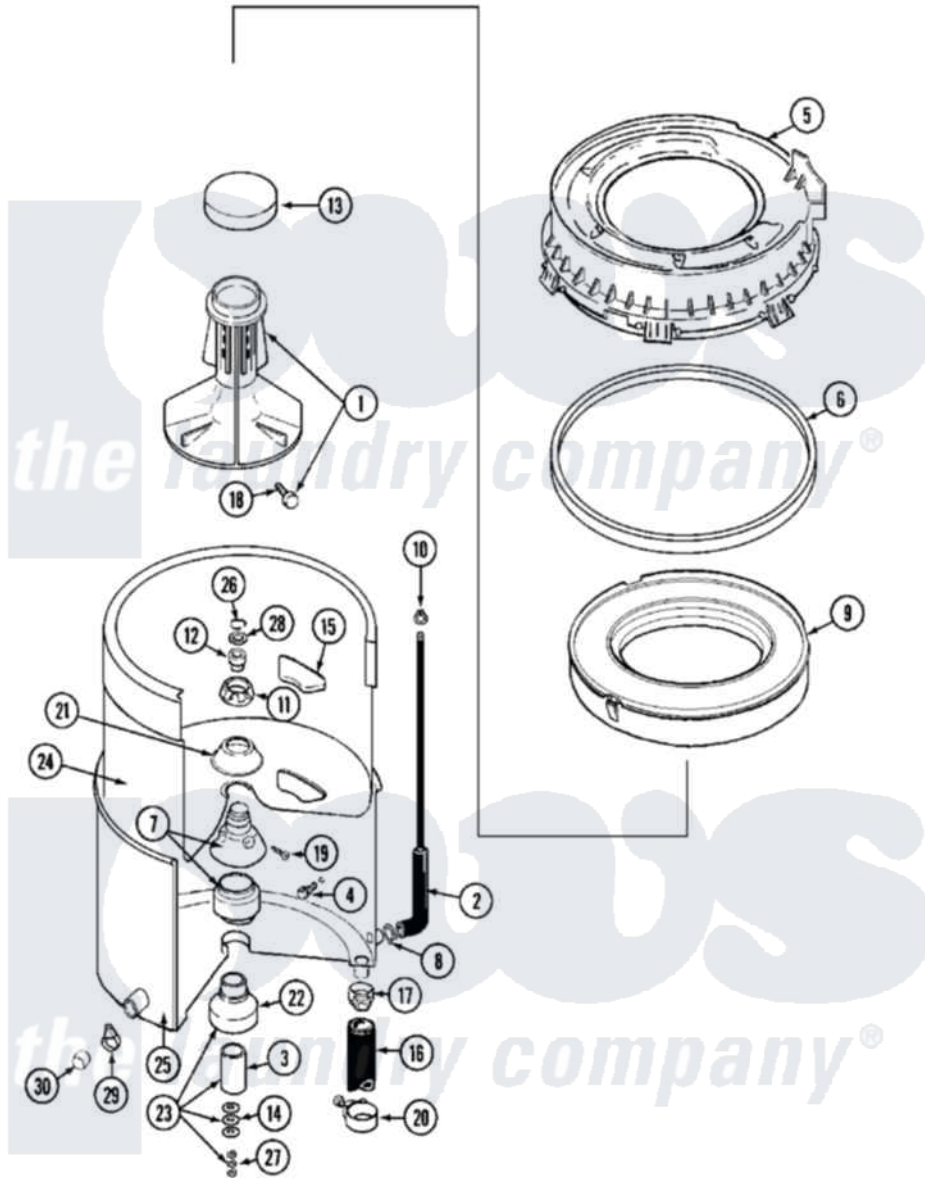

Maytag MAT11MNAGW 04 - TUB

Maytag [Residential Maytag MAT11MNAGW Washer Parts](#) Parts Diagram 04 - TUB
 Click on the part number to view part

Item	Original Part Number	Replaced By	Status	Part Description
001	207228			Agitator W/Lock Screw
002	212942	22001619		Tube, Water Level Switch
003	211130			Bearing Liner, Tub Bearing
004	200744	W10175939		Bolt
"	205254	W10175938		Bolt
005	22001299			Tub Cover And Gasket Assembly
006	Y22001201	22001007		Gasket, Cover To Tub
007	204012	6-2095720		Mounting S
008	211641			Clamp, 1-1/16"
009	22001142			Ring, Balance
010	410296	596669		Clamp, Manifold
011	211047	6-2110472		Nut- Clamp
012	Y0A4298	6-0A57420		Seal- Agitator
013	216251			Cap, Agitator
014	211100			Washer, Outer Tub
015	215980			Plug, Filter Hole

016	213045		Hose, Outer Tub Part Not Used
017	201011	285655	Clamp, Hose
018	206478	Not Available	SCREW & WASHER FOR AGITATOR
019	211618	22001423	Set Screw, Mounting Stem
020	202574	3367052	Clamp, Hose
021	211210		Washer, Clamping Nut
022	200824	6-2040130	Tub Bearin
023	204013	6-2040130	Tub Bearin
024	22001139		Tub, Inner
025	22001114	Not Available	TUB, OUTER (EX. LARGE)
026	Y015667		Retaining Ring
027	Y054867		Washer, Lock
028	Y015666		Washer, Retaining -
029	214739	596669	Clamp, Manifold
030	214725		Cap For Spout-Outer Tub