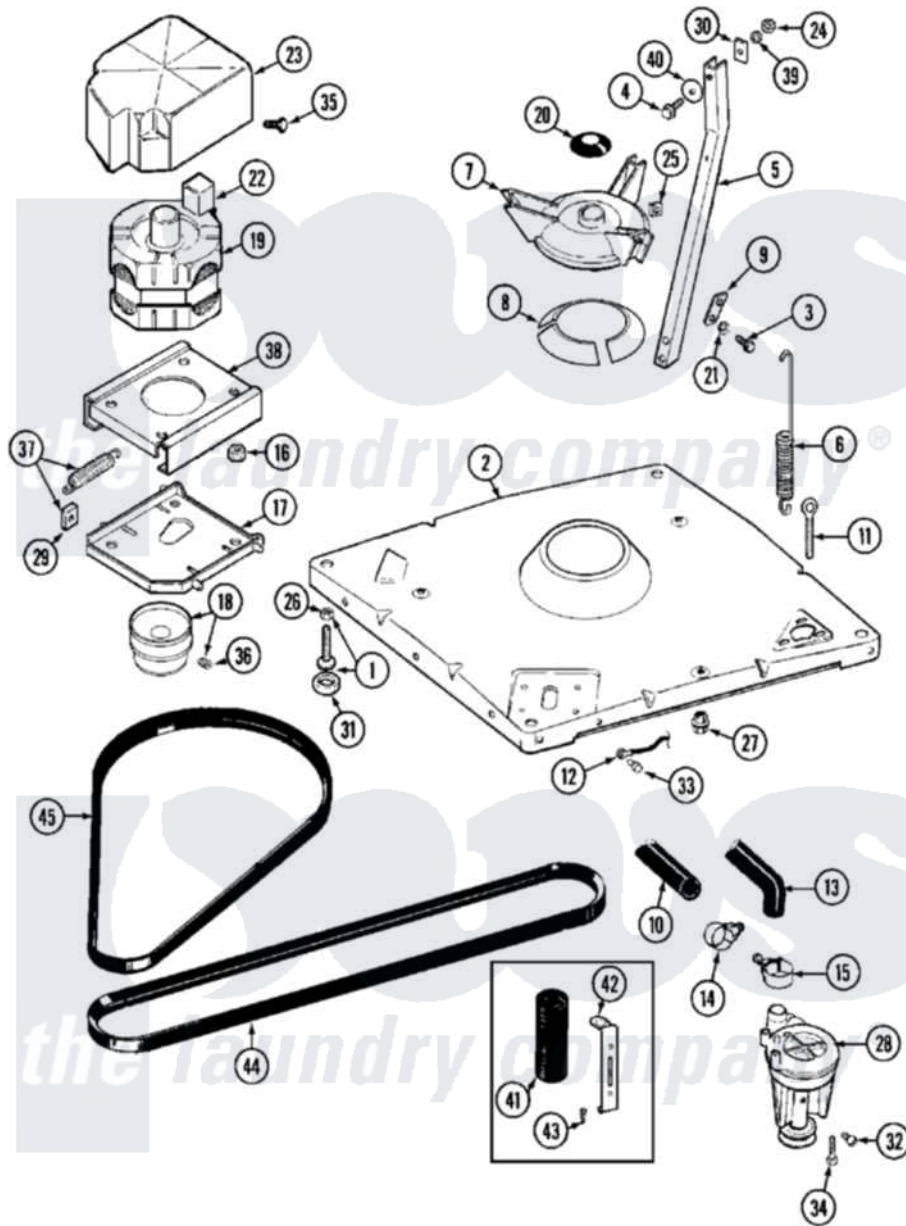

Maytag MAT11MNAGW 05 - BASE

Maytag [Residential Maytag MAT11MNAGW Washer Parts](#) Parts Diagram 05 - BASE
 Click on the part number to view part

Item	Original Part Number	Replaced By	Status	Part Description
001	Y302699	22003428		Leg, Adjustable
002	22001172	22002150		Base
003	Y015627			Screw- Hex
004	200744	W10175939		Bolt
"	205254	W10175938		Bolt
005	213053			Brace, Tub Part Not Used
006	22001300			Spring, Centering
007	203725			Damper W/Bolt And Clip
008	203956			Damper Pad Kit
009	213073			Washer, Double Brace
010	214768	211704		Hose, Drain
011	216416			Bolt, Eye/Centering Spring
012	901220			Ground Wire
013	213045			Hose, Outer Tub Part Not Used
014	200461	285655		Clamp, Hose
015	202574	3367052		Clamp, Hose