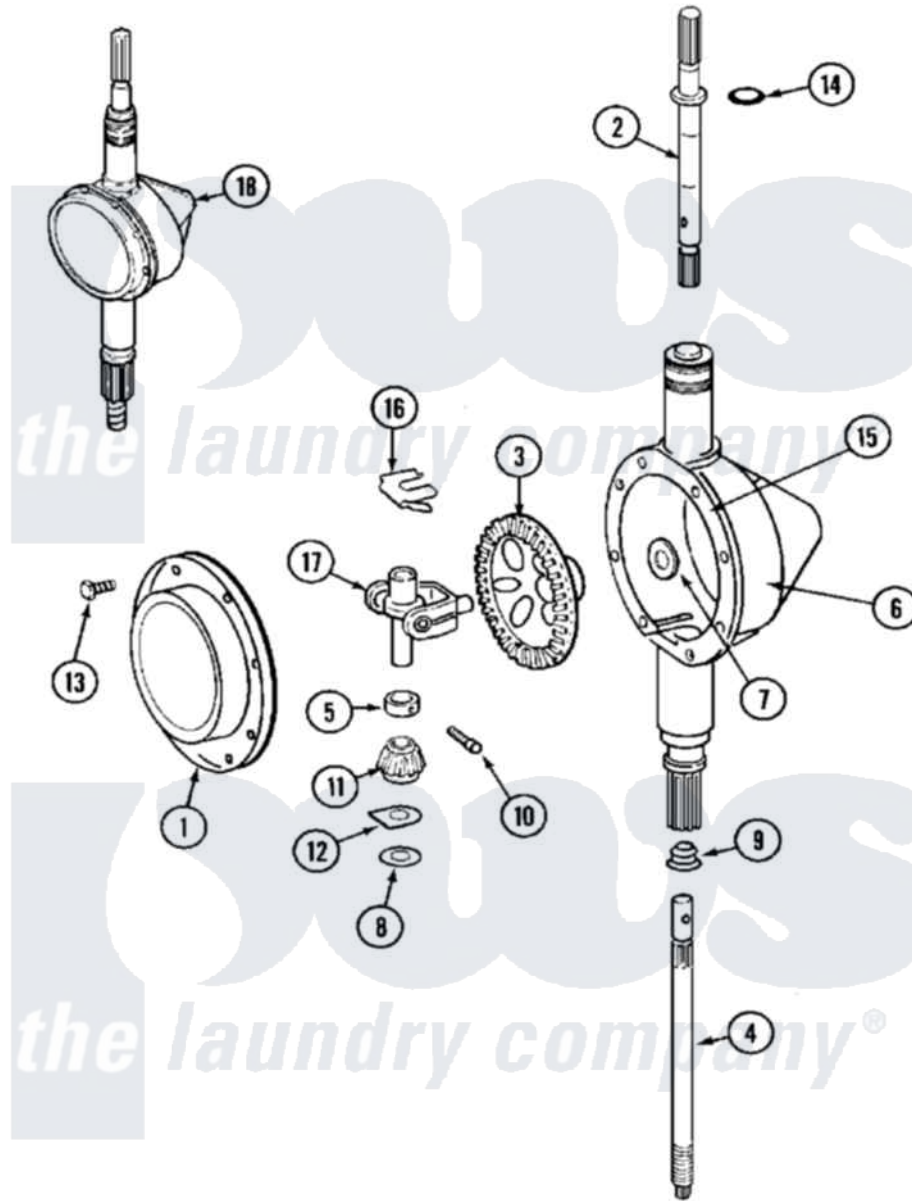

Maytag MAT11MNAGW 06 - TRANSMISSION

Maytag Residential Maytag MAT11MNAGW Washer Parts Parts Diagram 06 - TRANSMISSION
 Click on the part number to view part

Item	Original Part Number	Replaced By	Status	Part Description
001	206628			Cover, Transmission
002	207153	6-2097820		Kit- Shaft
003	206713	6-2067130		Gear- Beve
004	215410	12001450		Ctr Shaft W/Collar Andkeeper- Dp
005	215415		Not Available	COLLAR, LOWER
006	206624	6-2097750		Trans Dee
007	215394			Washer, Bevel Gear
008	211483	6-2114830		Washer- SP
009	206602	207843		Lip Seal Repair Kit
010	Y206629			Pin, Collar
011	215401	W10221114		Pinion
012	215395			Plate, Clutch
013	215417		Not Available	SCREW, TRANSMISSION COVER
014	210690			Seal, Rubber
015	Y058700	675652		Adhesive

016 [215581](#)

Spring, Agitator Shaft

017 206685

[6-2066850](#)

Yoke

018 206707

[6-2097750](#)

Trans Dee