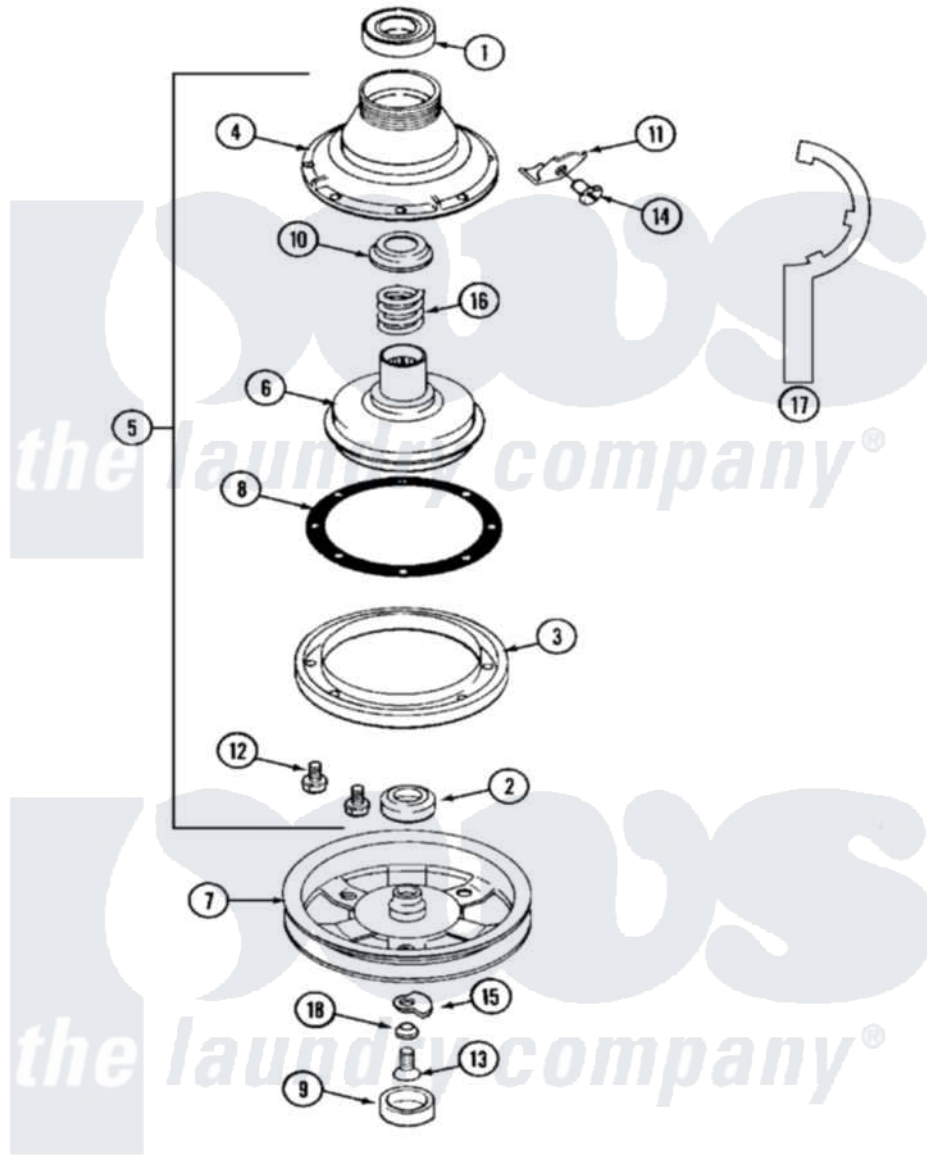

Maytag MAT11MNAGW 07 - CLUTCH, BRAKE & BELTS

Maytag Residential Maytag MAT11MNAGW Washer Parts Parts Diagram 07 - CLUTCH, BRAKE & BELTS
 Click on the part number to view part

Item	Original Part Number	Replaced By	Status	Part Description
001	Y200720	22003441		Bearing, Rear
002	200835			Bearing, Brake Rotor
003	211043	6-2011900		Brake Asse
004	211045	6-2011900		Brake Asse
005	201190	6-2011900		Brake Asse
006	201126	6-2011900		Brake Asse
007	211059	6-2301530		Pulley
008	211042	6-2011900		Brake Asse
009	NLA		Not Available	CAP, OIL RETAINER
010	211039	6-2011900		Brake Asse
011	213325			Clip, Retaining
012	211000			SCREW, BRAKE DRUM (HEX HEAD)
013	211375	681582		Screw
014	213326			Bolt, Sems Retaining Clip
015	211089			Lug, Stop Pulley
016	211041	6-2011900		Brake Asse

017 Y038315

[038315](#)

Tool

018 211090

[22003555](#)

Washer, Stop Lug