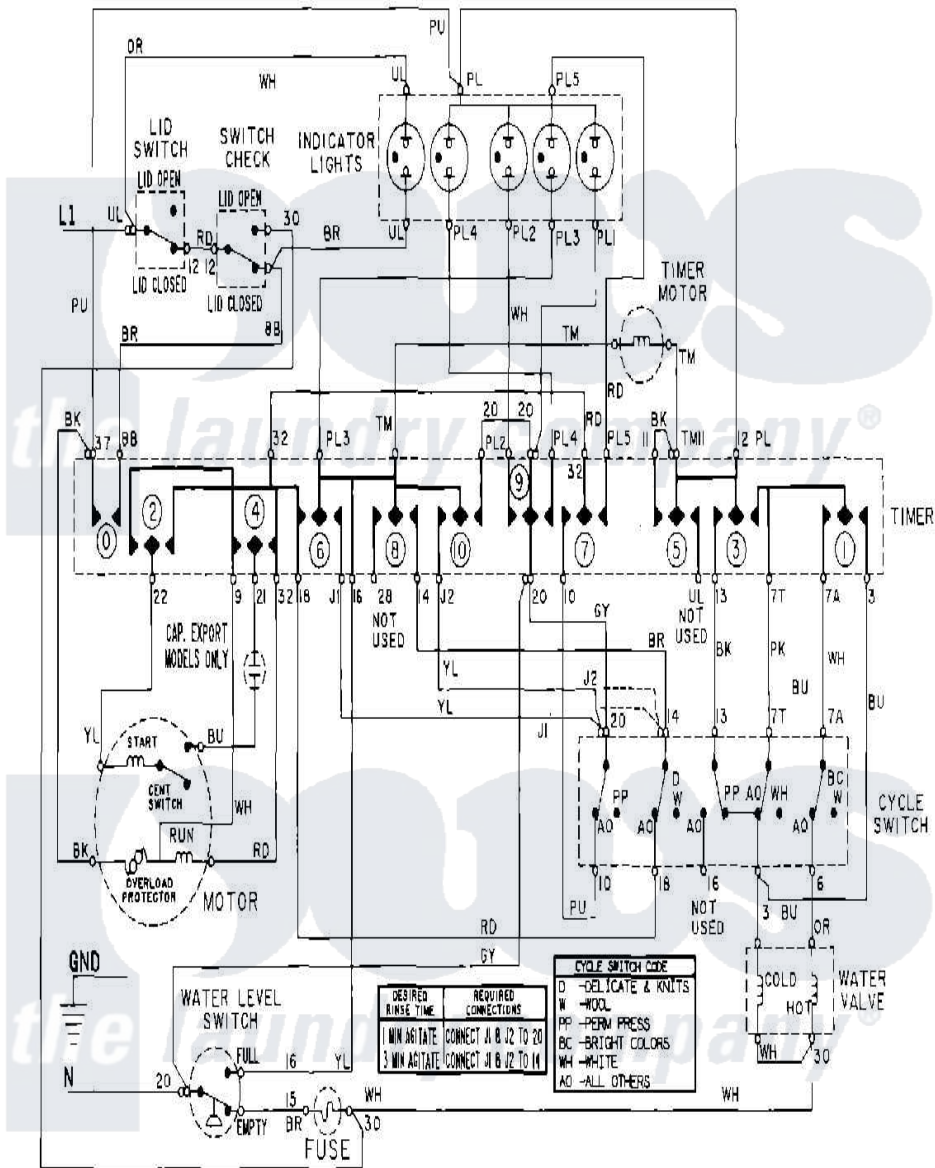

Maytag MAT11MNAGW 08 - WIRING INFORMATION

Maytag Residential Maytag MAT11MNAGW Washer Parts Parts Diagram 08 - WIRING INFORMATION

[Click on the part number to view part](#)

Item	Original Part Number	Replaced By	Status	Part Description
001	NLA		Not Available	WIRING INFORMATION