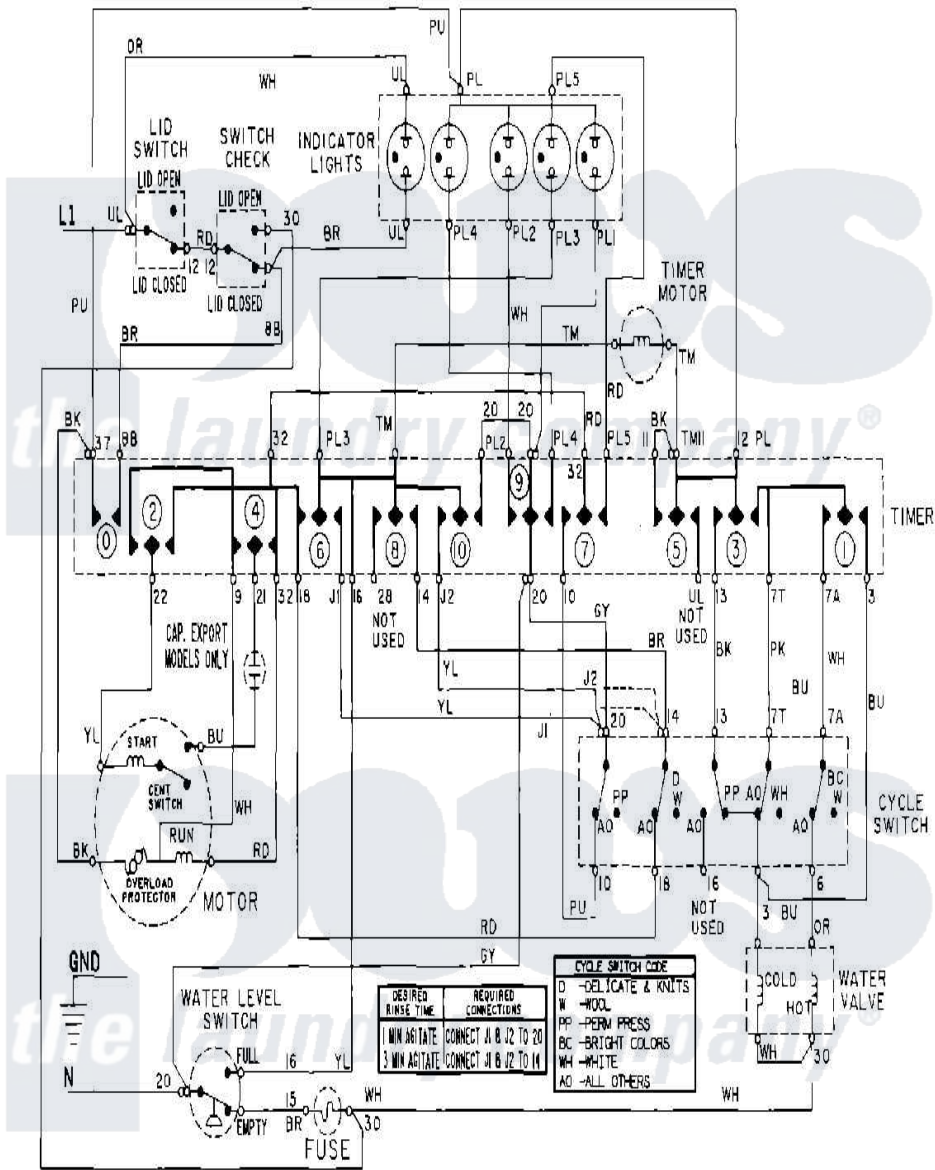

# Maytag MAT11MNEGW 08 - WIRING INFORMATION

Maytag Residential Maytag MAT11MNEGW Washer Parts Parts Diagram 08 - WIRING INFORMATION  
 Click on the part number to view part

Item	Original Part Number	Replaced By	Status	Part Description
001	NLA		Not Available	WIRING INFORMATION