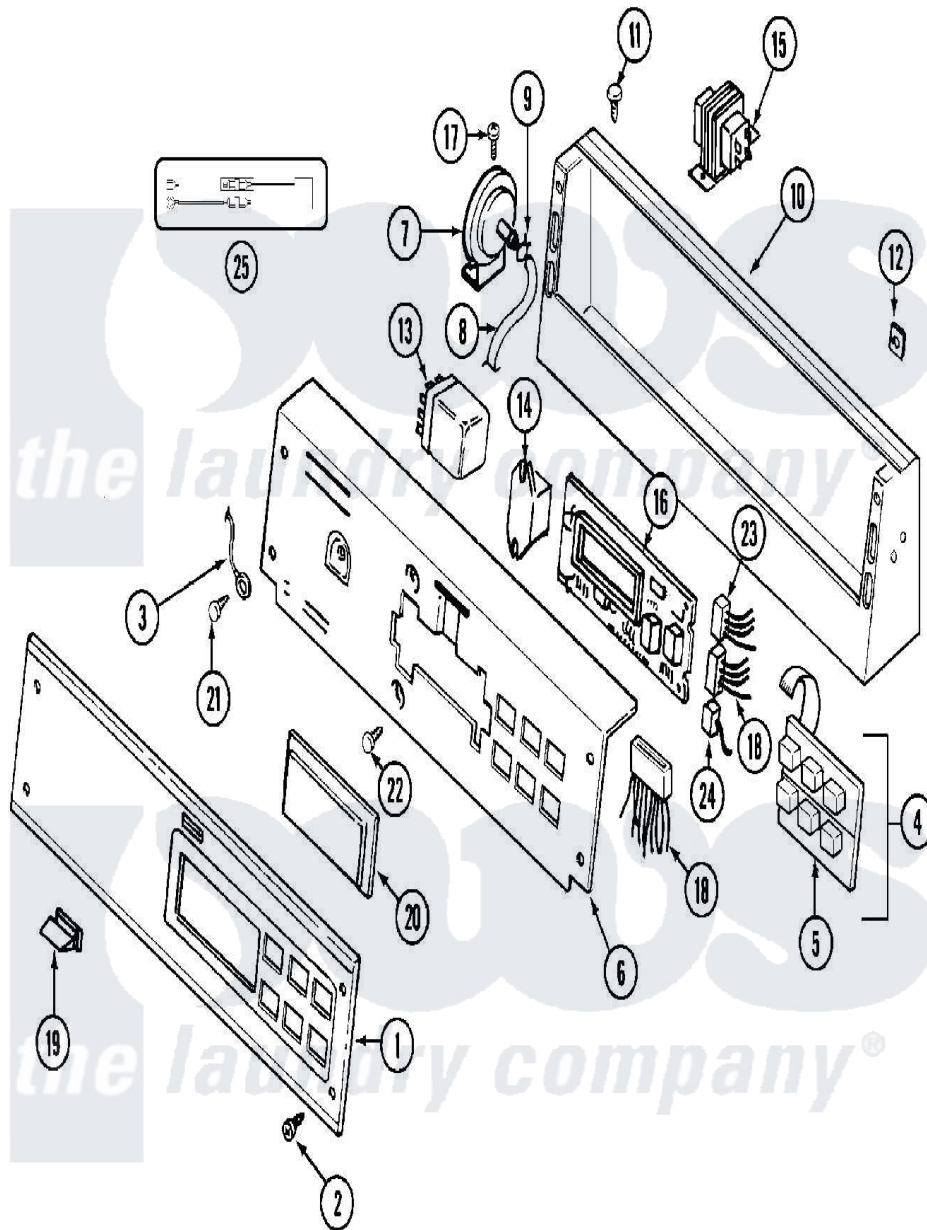

Maytag MAT11PDAAL 01 - CONTROL PANEL

Maytag Residential Maytag MAT11PDAAL Washer Parts Parts Diagram 01 - CONTROL PANEL
 Click on the part number to view part

Item	Original Part Number	Replaced By	Status	Part Description
001	NLA		Not Available	PANEL, CONTROL
002	215506			Screw, Control Panel Overlay
003	204807			Ground Wire, Supp. Plte To Top Cover
"	NLA		Not Available	WIRE, GROUND
004	206808	W10135389		Push Button And Switch Assembly
"	215527	W10140652		Screw, 6-20 X 1/2
005	215517	W10131113		Push Button
006	215516			Plate, Back-Up
"	NLA		Not Available	(ALM)
007	203263	22004474		Switch- Pr
008	212942	22001619		Tube, Water Level Switch
009	410296	596669		Clamp, Manifold
010	206780			Control Cover Assembly
"	206780L	206780		Control Cover Assembly
011	212276	W10116760		Screw

012	215003		Fastener, Panel And Bracket
013	206421		Relay, Motor Reversing
014	206824	W10133335	Relay, Motor
"	212949	22001866	Screw, Relay
015	207766		Transformer
"	211294	90767	Screw, 8A X 3/8 HeX Washer Head Tapping
016	207767	22002954	Deflector, Water
"	33001249		Battery, Control Board
"	912077		Locknut, Reader Harness
"	NLA	Not Available	BOARD, CONTROL
"	NLA	Not Available	SUPPORT, BATTERY
"	Y215513		Standoff, Circuit Board
017	211294	90767	Screw, 8A X 3/8 HeX Washer Head Tapping
018	314531		Connector, Edgeboard
"	NLA	Not Available	WIRE HARNESS, MAIN
019	214610		Bumper, Lid
020	33001208		Cover, Display
021	210186	3370225	Screw
022	215526		Screw, Circuit Board
023	206799		Optic Switch Assembly
"	NLA	Not Available	CONNECTOR, EDGEBOARD- ---NA
024	208045		Harness, Wire Sensor Switch To Circuit Brd
"	22001361		Connector, Edgeboard
025	NLA	Not Available	SURGE SUPPRESSOR KIT