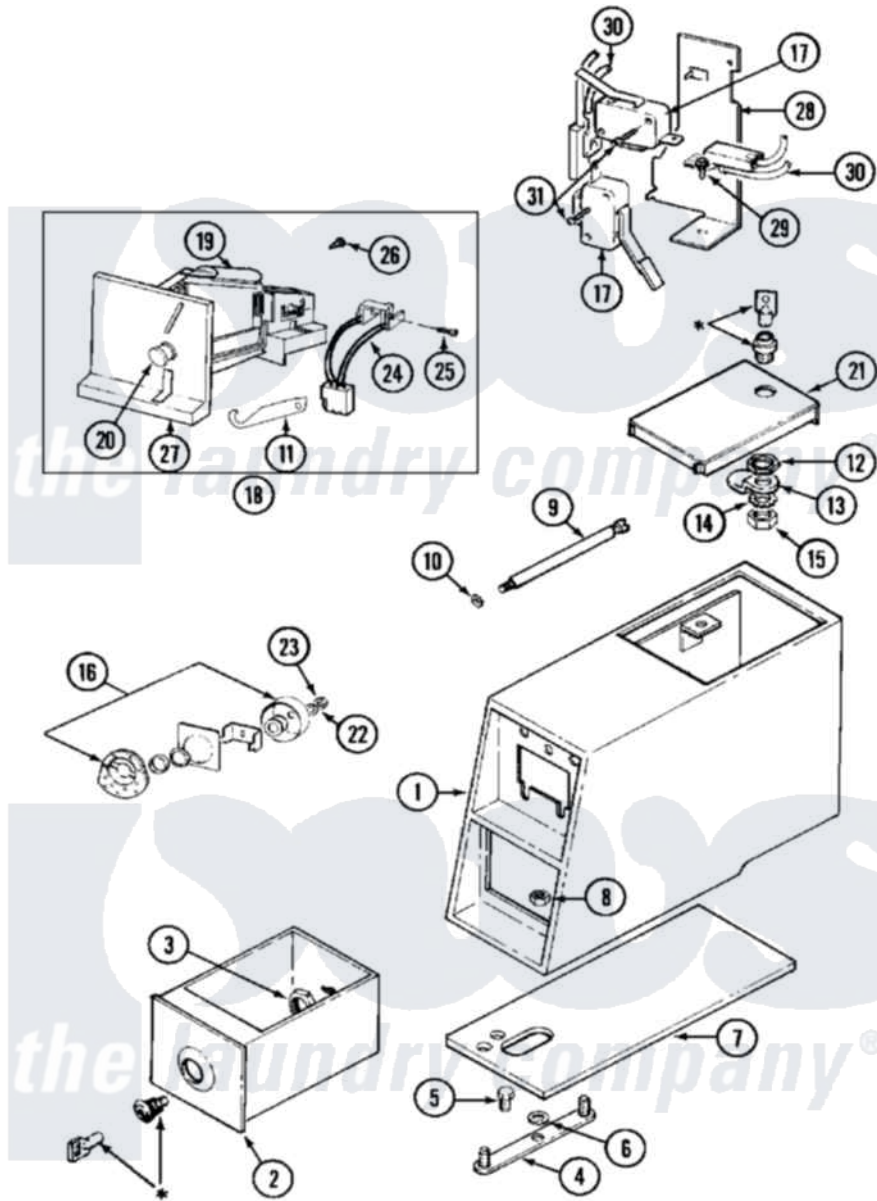

Maytag MAT11PDAAL 02 - CONTROL CENTER

* CONTACT YOUR COMMERCIAL LAUNDRY DISTRIBUTOR

Maytag [Residential Maytag MAT11PDAAL Washer Parts](#) Parts Diagram 02 - CONTROL CENTER

[Click on the part number to view part](#)

Item	Original Part Number	Replaced By	Status	Part Description
001	207940	22001407		Case, Coin Slide
"	207940L	22001408		(ALM)
002	207912	208884		Coin Box K
"	207912L	208884		Coin Box K
003	212328	W10139762		Hex Nut, 3/4-27
004	NLA		Not Available	STRAP, MOUNTING
005	211294	90767		Screw, 8A X 3/8 HeX Washer Head Tapping
006	910309			Washer, Mounting Strap
007	214660			Gasket, Control Center
008	Y052740	62739		Nut, Lock
009	213035			Bolt, Locking
010	910181			Lockwasher, Terminal Block
011	216011			Spring, Return Button
012	212328	W10139762		Hex Nut, 3/4-27
013	213750	W10133266		Cam-Lock
014	22001354	W10177242		Hex-Nut 9/32 - 28

015	22001355		Nut, Lock Cam
016	NLA	Not Available	LOCK CAM ASSEMBLY
017	208042		Switch, Sensor
018	207948		Coin Drop Assembly
"	NLA	Not Available	(CAN.)
019	207947		Rejector, Coin
"	207949		Rejector, Coin
020	216200		Face Plate Return Button
021	204216	Not Available	DOOR, ACCESS (WHT)
"	204216L		Door, Access
022	22001354	W10177242	Hex-Nut 9/32 - 28
023	22001355		Nut, Lock Cam
024	206799		Optic Switch Assembly
025	314665		Screw, Switch Assembly
026	216068		Screw, Coin Drop
027	216010	Y208306	Kit- Mtg C
028	NLA	Not Available	BRACKET, SENSOR SWITCH
029	NLA	Not Available	SCREW, BRACKET
030	208045		Harness, Wire Sensor Switch To Circuit Brd
031	912012	3400409	Screw