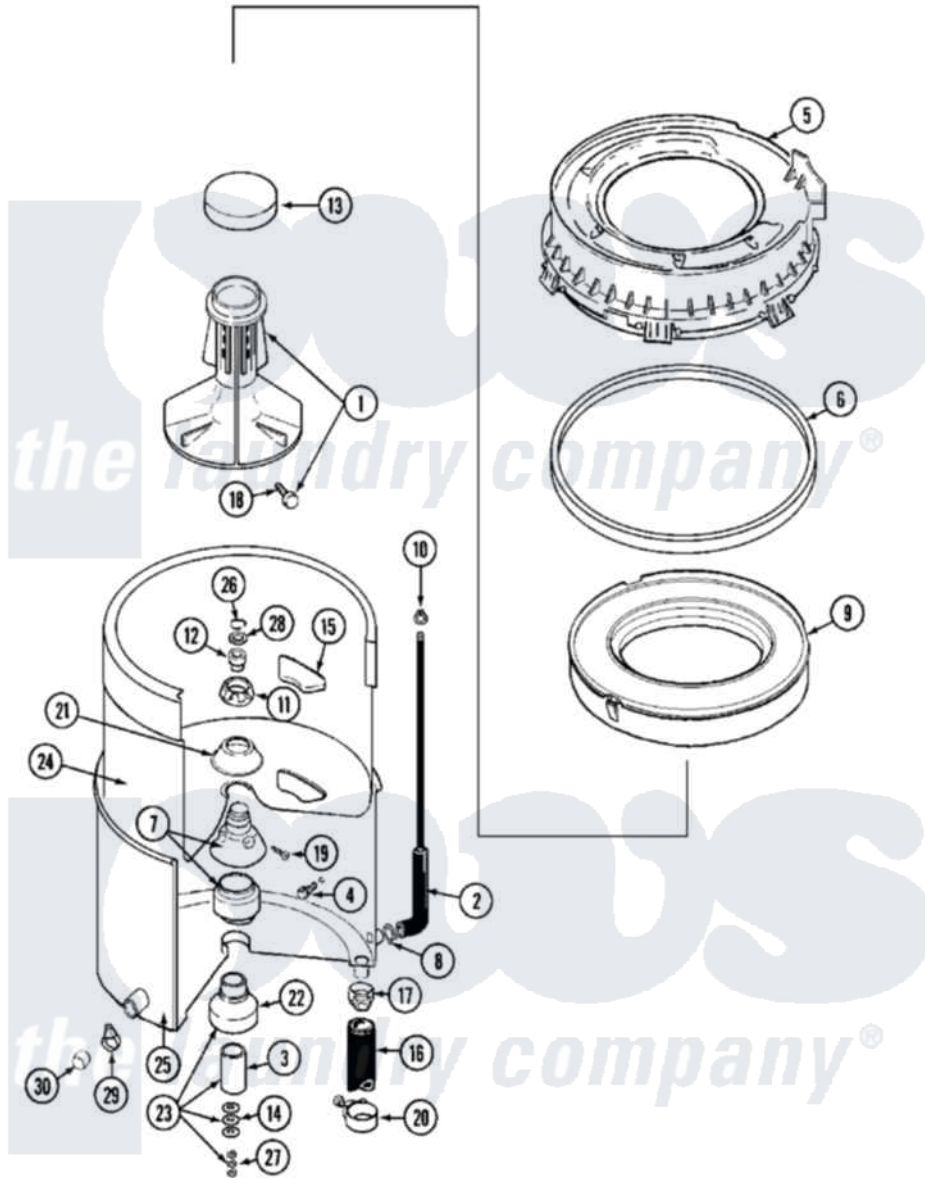

Maytag MAT11PDAAL 05 - TUB

Maytag Residential Maytag MAT11PDAAL Washer Parts Parts Diagram 05 - TUB
 Click on the part number to view part

Item	Original Part Number	Replaced By	Status	Part Description
001	207228			Agitator W/Lock Screw
002	212942	22001619		Tube, Water Level Switch
003	211130			Bearing Liner, Tub Bearing
004	200744	W10175939		Bolt
"	205254	W10175938		Bolt
005	22001299			Tub Cover And Gasket Assembly
"	22001606	12001270		Kit, Injector Acc.
006	Y22001201	22001007		Gasket, Cover To Tub
007	204012	6-2095720		Mounting S
008	211641			Clamp, 1-1/16"
009	22001142			Ring, Balance
010	410296	596669		Clamp, Manifold
011	211047	6-2110472		Nut- Clamp
012	Y0A4298	6-0A57420		Seal- Agitator
013	216251			Cap, Agitator
014	211100			Washer, Outer Tub

015	215980		Plug, Filter Hole
016	213045		Hose, Outer Tub Part Not Used
017	201011	285655	Clamp, Hose
018	206478	Not Available	SCREW & WASHER FOR AGITATOR
019	211618	22001423	Set Screw, Mounting Stem
020	202574	3367052	Clamp, Hose
021	211210		Washer, Clamping Nut
022	200824	6-2040130	Tub Bearin
023	204013	6-2040130	Tub Bearin
024	22001139		Tub, Inner
025	22001114	Not Available	TUB, OUTER (EX. LARGE)
026	Y015667		Retaining Ring
027	Y054867		Washer, Lock
028	Y015666		Washer, Retaining -
029	214739	596669	Clamp, Manifold
030	214725		Cap For Spout-Outer Tub