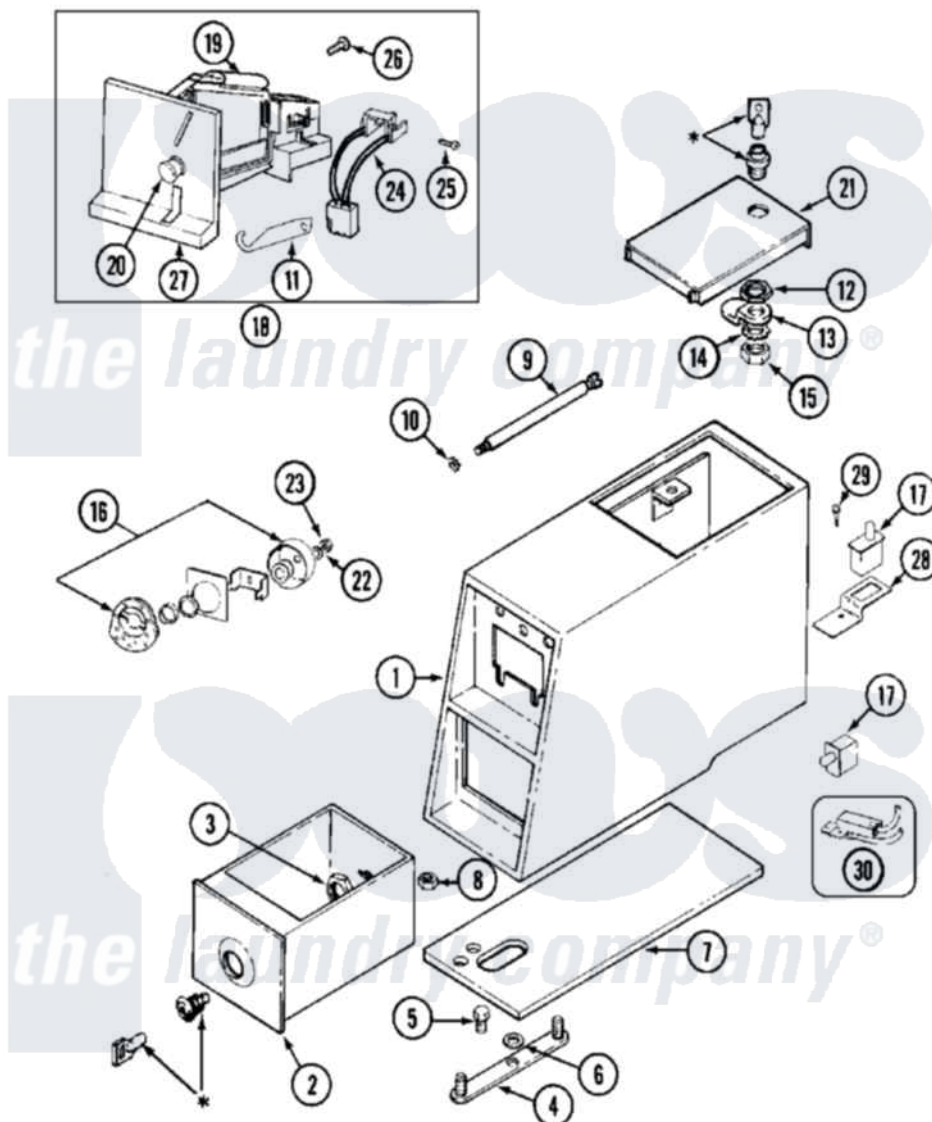

Maytag MAT11PDAAL 09 - CONTROL CNTR (SERIAL SUFFIX KB & AFTER)

***CONTACT YOUR COMMERCIAL LAUNDRY DISTRIBUTOR**

Maytag [Residential Maytag MAT11PDAAL Washer Parts](#) Parts Diagram 09 - CONTROL CNTR (SERIAL SUFFIX KB & AFTER)

[Click on the part number to view part](#)

Item	Original Part Number	Replaced By	Status	Part Description
001	22001407			Case, Coin Slide
"	22001408			(ALM)
002	207912	208884		Coin Box K
"	207912L	208884		Coin Box K
003	212328	W10139762		Hex Nut, 3/4-27
004	NLA		Not Available	STRAP, MOUNTING
005	211294	90767		Screw, 8A X 3/8 HeX Washer Head Tapping
006	910309			Washer, Mounting Strap
007	214660			Gasket, Control Center
008	Y052740	62739		Nut, Lock
009	213035			Bolt, Locking
010	910181			Lockwasher, Terminal Block
011	216011			Spring, Return Button
012	212328	W10139762		Hex Nut, 3/4-27

013	213750	W10133266	Cam-Lock
014	22001354	W10177242	Hex-Nut 9/32 - 28
015	22001355		Nut, Lock Cam
016	NLA	Not Available	LOCK CAM ASSEMBLY
017	33001250		Switch, Vault And Service Door
018	207948		Coin Drop Assembly
"	NLA	Not Available	(CAN.)
019	207947		Rejector, Coin
"	207949		Rejector, Coin
020	216200		Face Plate Return Button
021	204216	Not Available	DOOR, ACCESS (WHT)
"	204216L		Door, Access
022	22001354	W10177242	Hex-Nut 9/32 - 28
023	216203		Lockwasher, Double "D"
"	22001355		Nut, Lock Cam
024	206799		Optic Switch Assembly
025	314665		Screw, Switch Assembly
026	216068		Screw, Coin Drop
027	216010	Y208306	Kit- Mtg C
028	22001404		Bracket, Service Switch
029	212276	W10116760	Screw
030	208045		Harness, Wire Sensor Switch To Circuit Brd