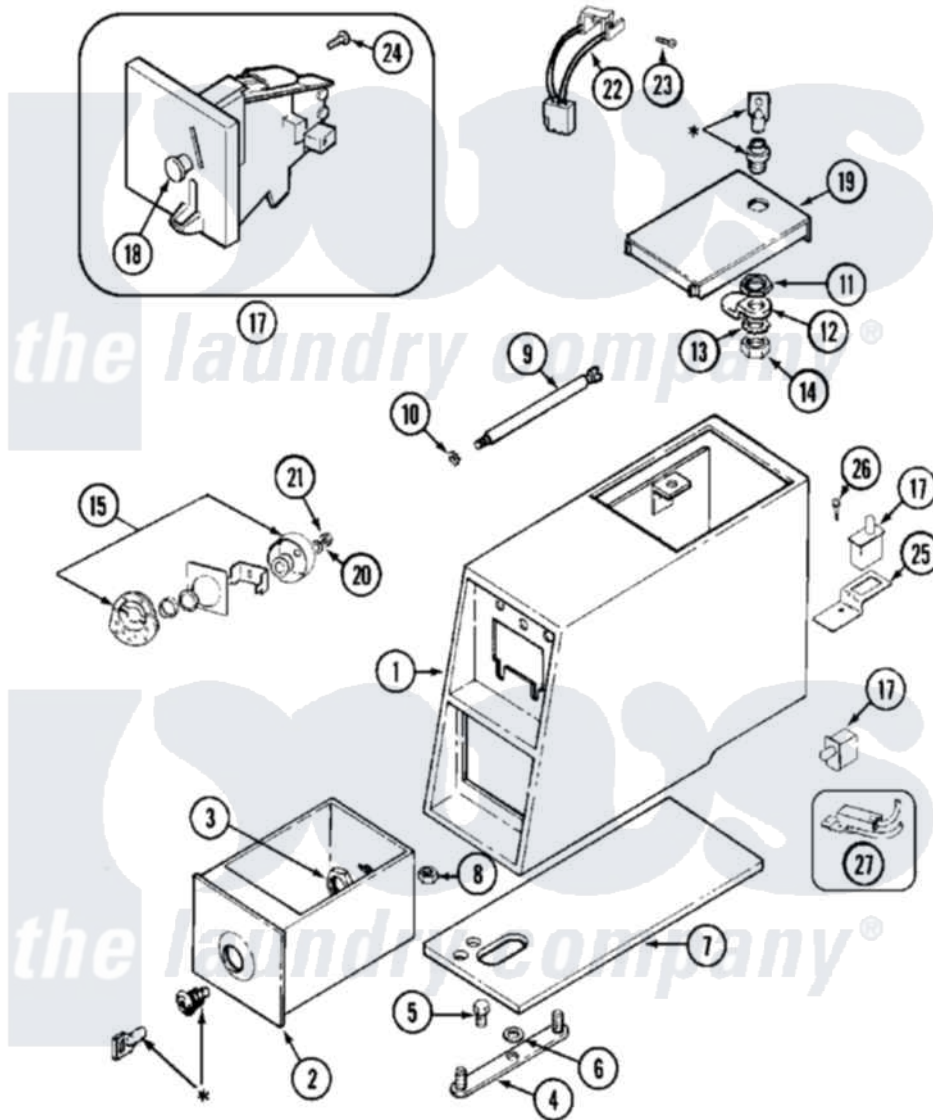

**Maytag MAT11PDAAL 10 - CONTROL CNTR (SERIAL SUFFIX QB & AFTER)**

\* CONTACT YOUR COMMERCIAL LAUNDRY DISTRIBUTOR

Maytag Residential Maytag MAT11PDAAL Washer Parts Parts Diagram 10 - CONTROL CNTR (SERIAL SUFFIX QB & AFTER)

[Click on the part number to view part](#)

Item	Original Part Number	Replaced By	Status	Part Description
001	<a href="#">22001407</a>			Case, Coin Slide
"	<a href="#">22001408</a>			(ALM)
002	207912	<a href="#">208884</a>		Coin Box K
"	207912L	<a href="#">208884</a>		Coin Box K
003	212328	<a href="#">W10139762</a>		Hex Nut, 3/4-27
004	NLA		Not Available	STRAP, MOUNTING
005	211294	<a href="#">90767</a>		Screw, 8A X 3/8 HeX Washer Head Tapping
006	<a href="#">910309</a>			Washer, Mounting Strap
007	<a href="#">214660</a>			Gasket, Control Center
008	Y052740	<a href="#">62739</a>		Nut, Lock
009	<a href="#">213035</a>			Bolt, Locking
010	<a href="#">910181</a>			Lockwasher, Terminal Block
011	212328	<a href="#">W10139762</a>		Hex Nut, 3/4-27
012	213750	<a href="#">W10133266</a>		Cam-Lock

013	22001354	<a href="#">W10177242</a>	Hex-Nut 9/32 - 28
014	<a href="#">22001355</a>		Nut, Lock Cam
015	NLA	Not Available	LOCK CAM ASSEMBLY
016	<a href="#">33001250</a>		Switch, Vault And Service Door
"	912012	<a href="#">3400409</a>	Screw
017	<a href="#">207948</a>		Coin Drop Assembly
"	22002143	Not Available	FACEPLATE
"	NLA	Not Available	(CAN.)
018	<a href="#">216200</a>		Face Plate Return Button
019	204216	Not Available	DOOR, ACCESS (WHT)
"	<a href="#">204216L</a>		Door, Access
020	22001354	<a href="#">W10177242</a>	Hex-Nut 9/32 - 28
021	<a href="#">216203</a>		Lockwasher, Double "D"
"	<a href="#">22001355</a>		Nut, Lock Cam
022	<a href="#">206799</a>		Optic Switch Assembly
023	<a href="#">314665</a>		Screw, Switch Assembly
024	<a href="#">216068</a>		Screw, Coin Drop
025	<a href="#">22001404</a>		Bracket, Service Switch
026	212276	<a href="#">W10116760</a>	Screw
027	<a href="#">208045</a>		Harness, Wire Sensor Switch To Circuit Brd