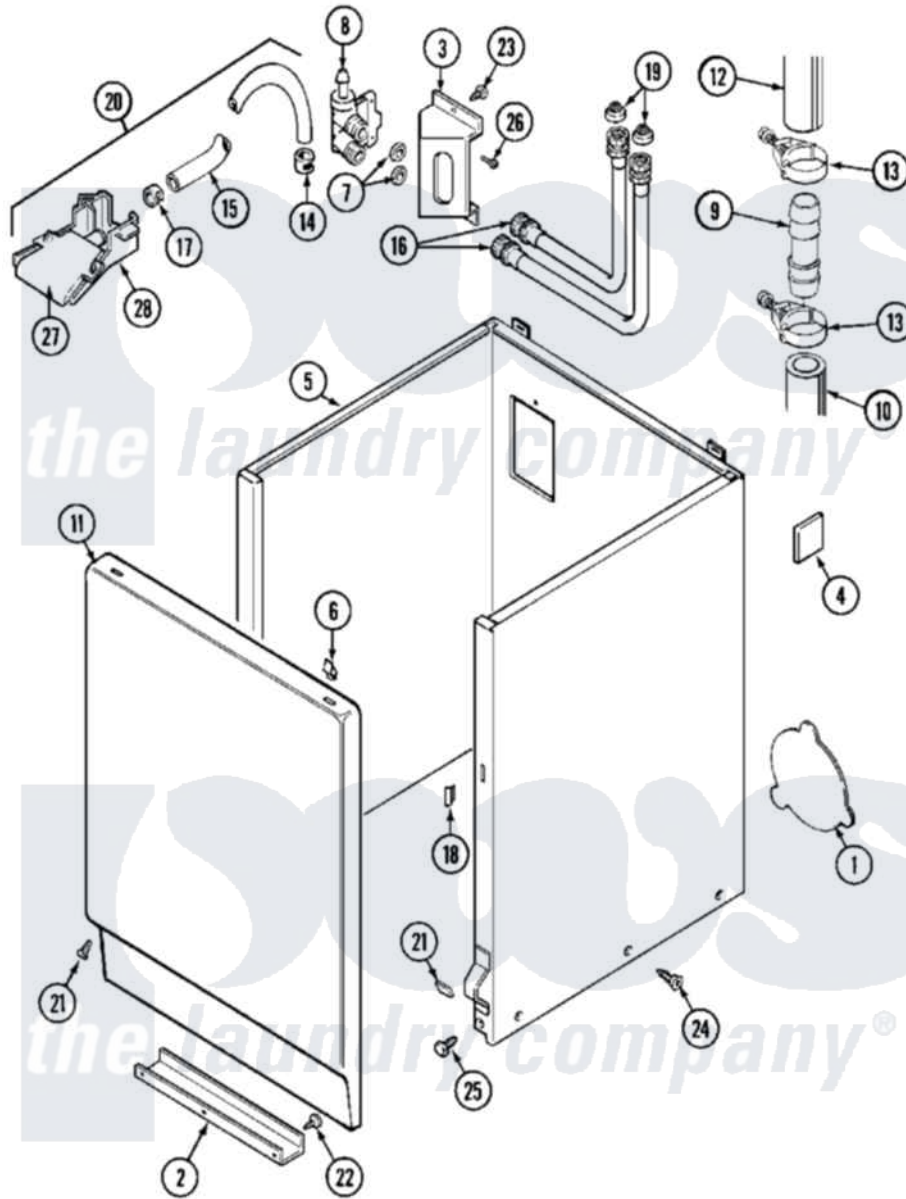

Maytag MAT11PDAAW 04 - CABINET

Maytag [Residential Maytag MAT11PDAAW Washer Parts](#) Parts Diagram 04 - CABINET
 Click on the part number to view part

Item	Original Part Number	Replaced By	Status	Part Description
001	211294	90767		Screw, 8A X 3/8 HeX Washer Head Tapping
"	212985	22002924		Plate, Access
"	NLA		Not Available	PLATE, ACCESS
002	213846			Guard, Belt
003	214812	22002361		Bracket, Water Valve
004	215058			Pad, Cabinet Bumper
005	NLA		Not Available	CABINET (WHT)
006	212982	22001650		Fastener, Spring
007	Y013783			Washer, Inlet Hose
008	205161	489503		Clamp
"	214337	96160		Screen
"	22001275			Valve, Water
"	22001604			Valve, Water 120V 60Hz
009	211111	16272		Connector, Straight
010	214768	211704		Hose, Drain
011	216078		Not Available	PANEL, FRONT (WHT)

"	216078L		Not Available	PANEL, FRONT (ALM) SUB
012	215057	211704		Hose, Drain
013	200461	285655		Clamp, Hose
014	216169	596669		Clamp, Manifold
015	22001190			Hose, Injector
"	22001608	22001954		Injector Hose And Clamp Kit
"	22001900			Preventer, Back Flow
016	205828	202860		Inlet Hose Assembly
017	216170	489503		Clamp
018	214376	22002331		Spacer, Front Panel
019	200961	12001413		Strainer And Washer Kit
020	22001304			Water Injector Assembly
021	204439			Screw And Fstner Assembly
022	211294	90767		Screw, 8A X 3/8 HeX Washer Head Tapping
023	212276	W10116760		Screw
024	213007			Xfor Cabinet See Cabinet, Back
025	213121	3400111		Screw, 12-14 X 5/8
"	213122	27001200		Screw
026	Y313561			Screw----NA
027	22001187			Injector
028	22001186			Injector